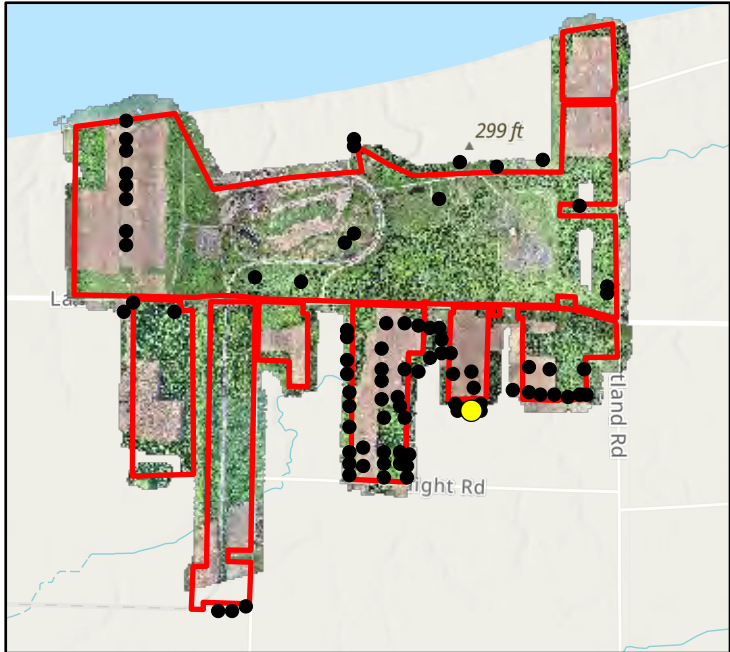

SOURCE: Dudek

**Point 44**  
**Field Photos**  
Somerset, NY

SOURCE: Dudek

**Point 45**  
Field Photos  
Somerset, NY

SOURCE: Dudek

**DUDEK**

0 500 1,000  
Feet

**Point 46**  
**Field Photos**  
Somerset, NY

SOURCE: Dudek

**Point 47**  
**Field Photos**  
Somerset, NY

SOURCE: Dudek

**Point 50**  
**Field Photos**  
Somerset, NY

SOURCE: Dudek

**Point 51**  
Field Photos  
Somerset, NY

SOURCE: Dudek

**Point 52**  
Field Photos  
Somerset, NY