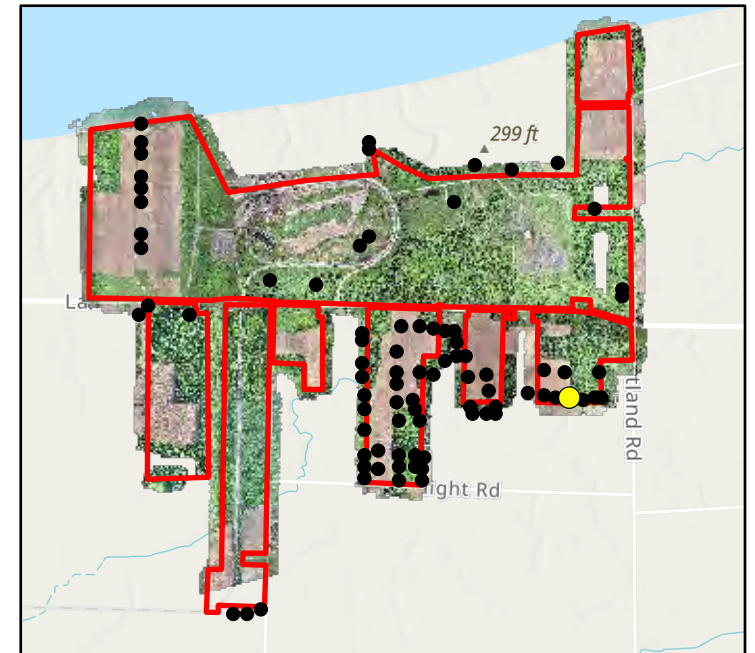

SOURCE: Dudek

Point 54
Field Photos
Somerset, NY