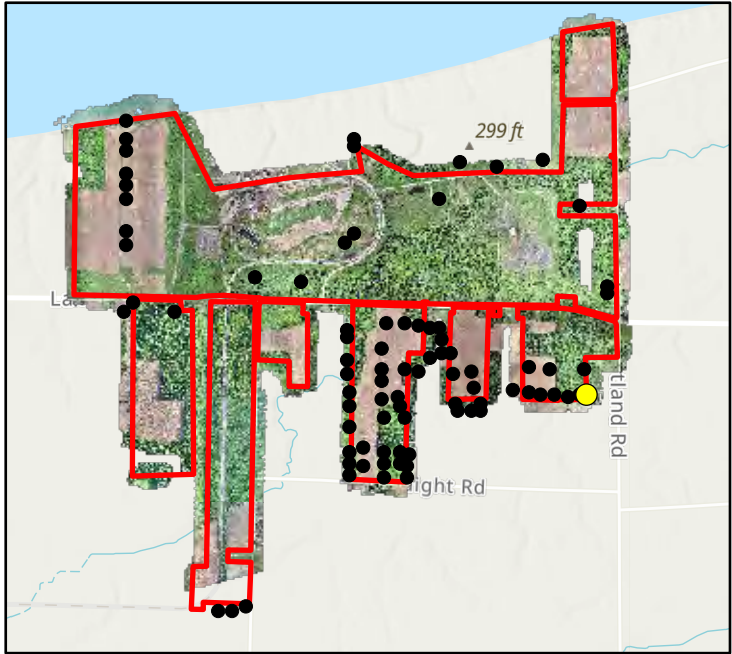

SOURCE: Dudek

**Point 44**  
**Field Photos**  
Somerset, NY

SOURCE: Dudek

**Point 45**  
Field Photos  
Somerset, NY

SOURCE: Dudek

**DUDEK**

0 500 1,000  
Feet

**Point 46**  
**Field Photos**  
Somerset, NY

SOURCE: Dudek

**Point 47**  
**Field Photos**  
Somerset, NY

SOURCE: Dudek

**Point 50**  
**Field Photos**  
Somerset, NY

SOURCE: Dudek

**Point 51**  
Field Photos  
Somerset, NY

SOURCE: Dudek

**Point 52**  
Field Photos  
Somerset, NY

SOURCE: Dudek

**Point 53**  
**Field Photos**  
Somerset, NY

SOURCE: Dudek

**Point 54**  
**Field Photos**  
Somerset, NY

SOURCE: Dudek

**Point 57**  
Field Photos  
Somerset, NY

SOURCE: Dudek

**Point 58**  
**Field Photos**  
Somerset, NY