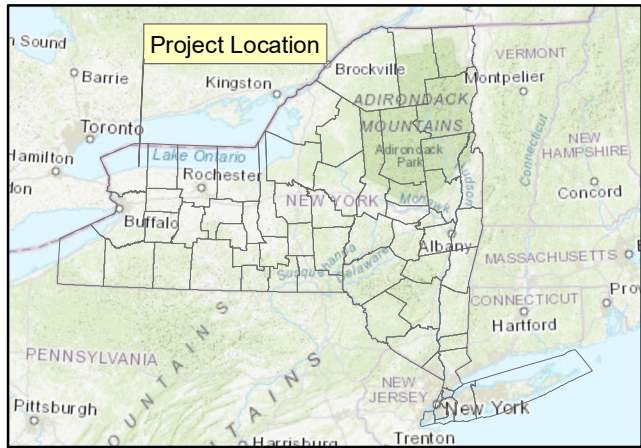

- Legend**
- Facility Site
 - 5-mile Study Area

SSURGO Soils

Ad	CgB	GnA	Lg	OoB
Af	Ch	GnB	Lo	Osa
Am	CIA	Ha	Ma	OsB
AnA	CmA	HgA	Md	OvA
ApA	CmB	HgB	Me	OvB
ArB	CnA	HIA	Mf	PsA
ArC	CnB	HIB	Mn	Pt
AsA	CoB	HoA	Ms	RbA
AsB	Cs	HoB	NaA	RbB
BoA	DuB	HoC	NaB	St
BoB	DuC3	HsB	OdA	Su
Ca	DvD3	HtC3	OnB	Sw
CcA	EIA	HuF3	OnC	W
CcB	EIB	LaB	OnD3	Wa
CgA	Fr	Ld	OoA	

1:80,000

Figure 15-8

USDA Soil Mapping

Somerset Solar
Niagara County, NY
August 2023

TETRA TECH

Source: USGS The National Map, 2023; USDA SSURGO Soils 2022

Legend
 Facility Site

SSURGO Soils mapped within the Facility Site