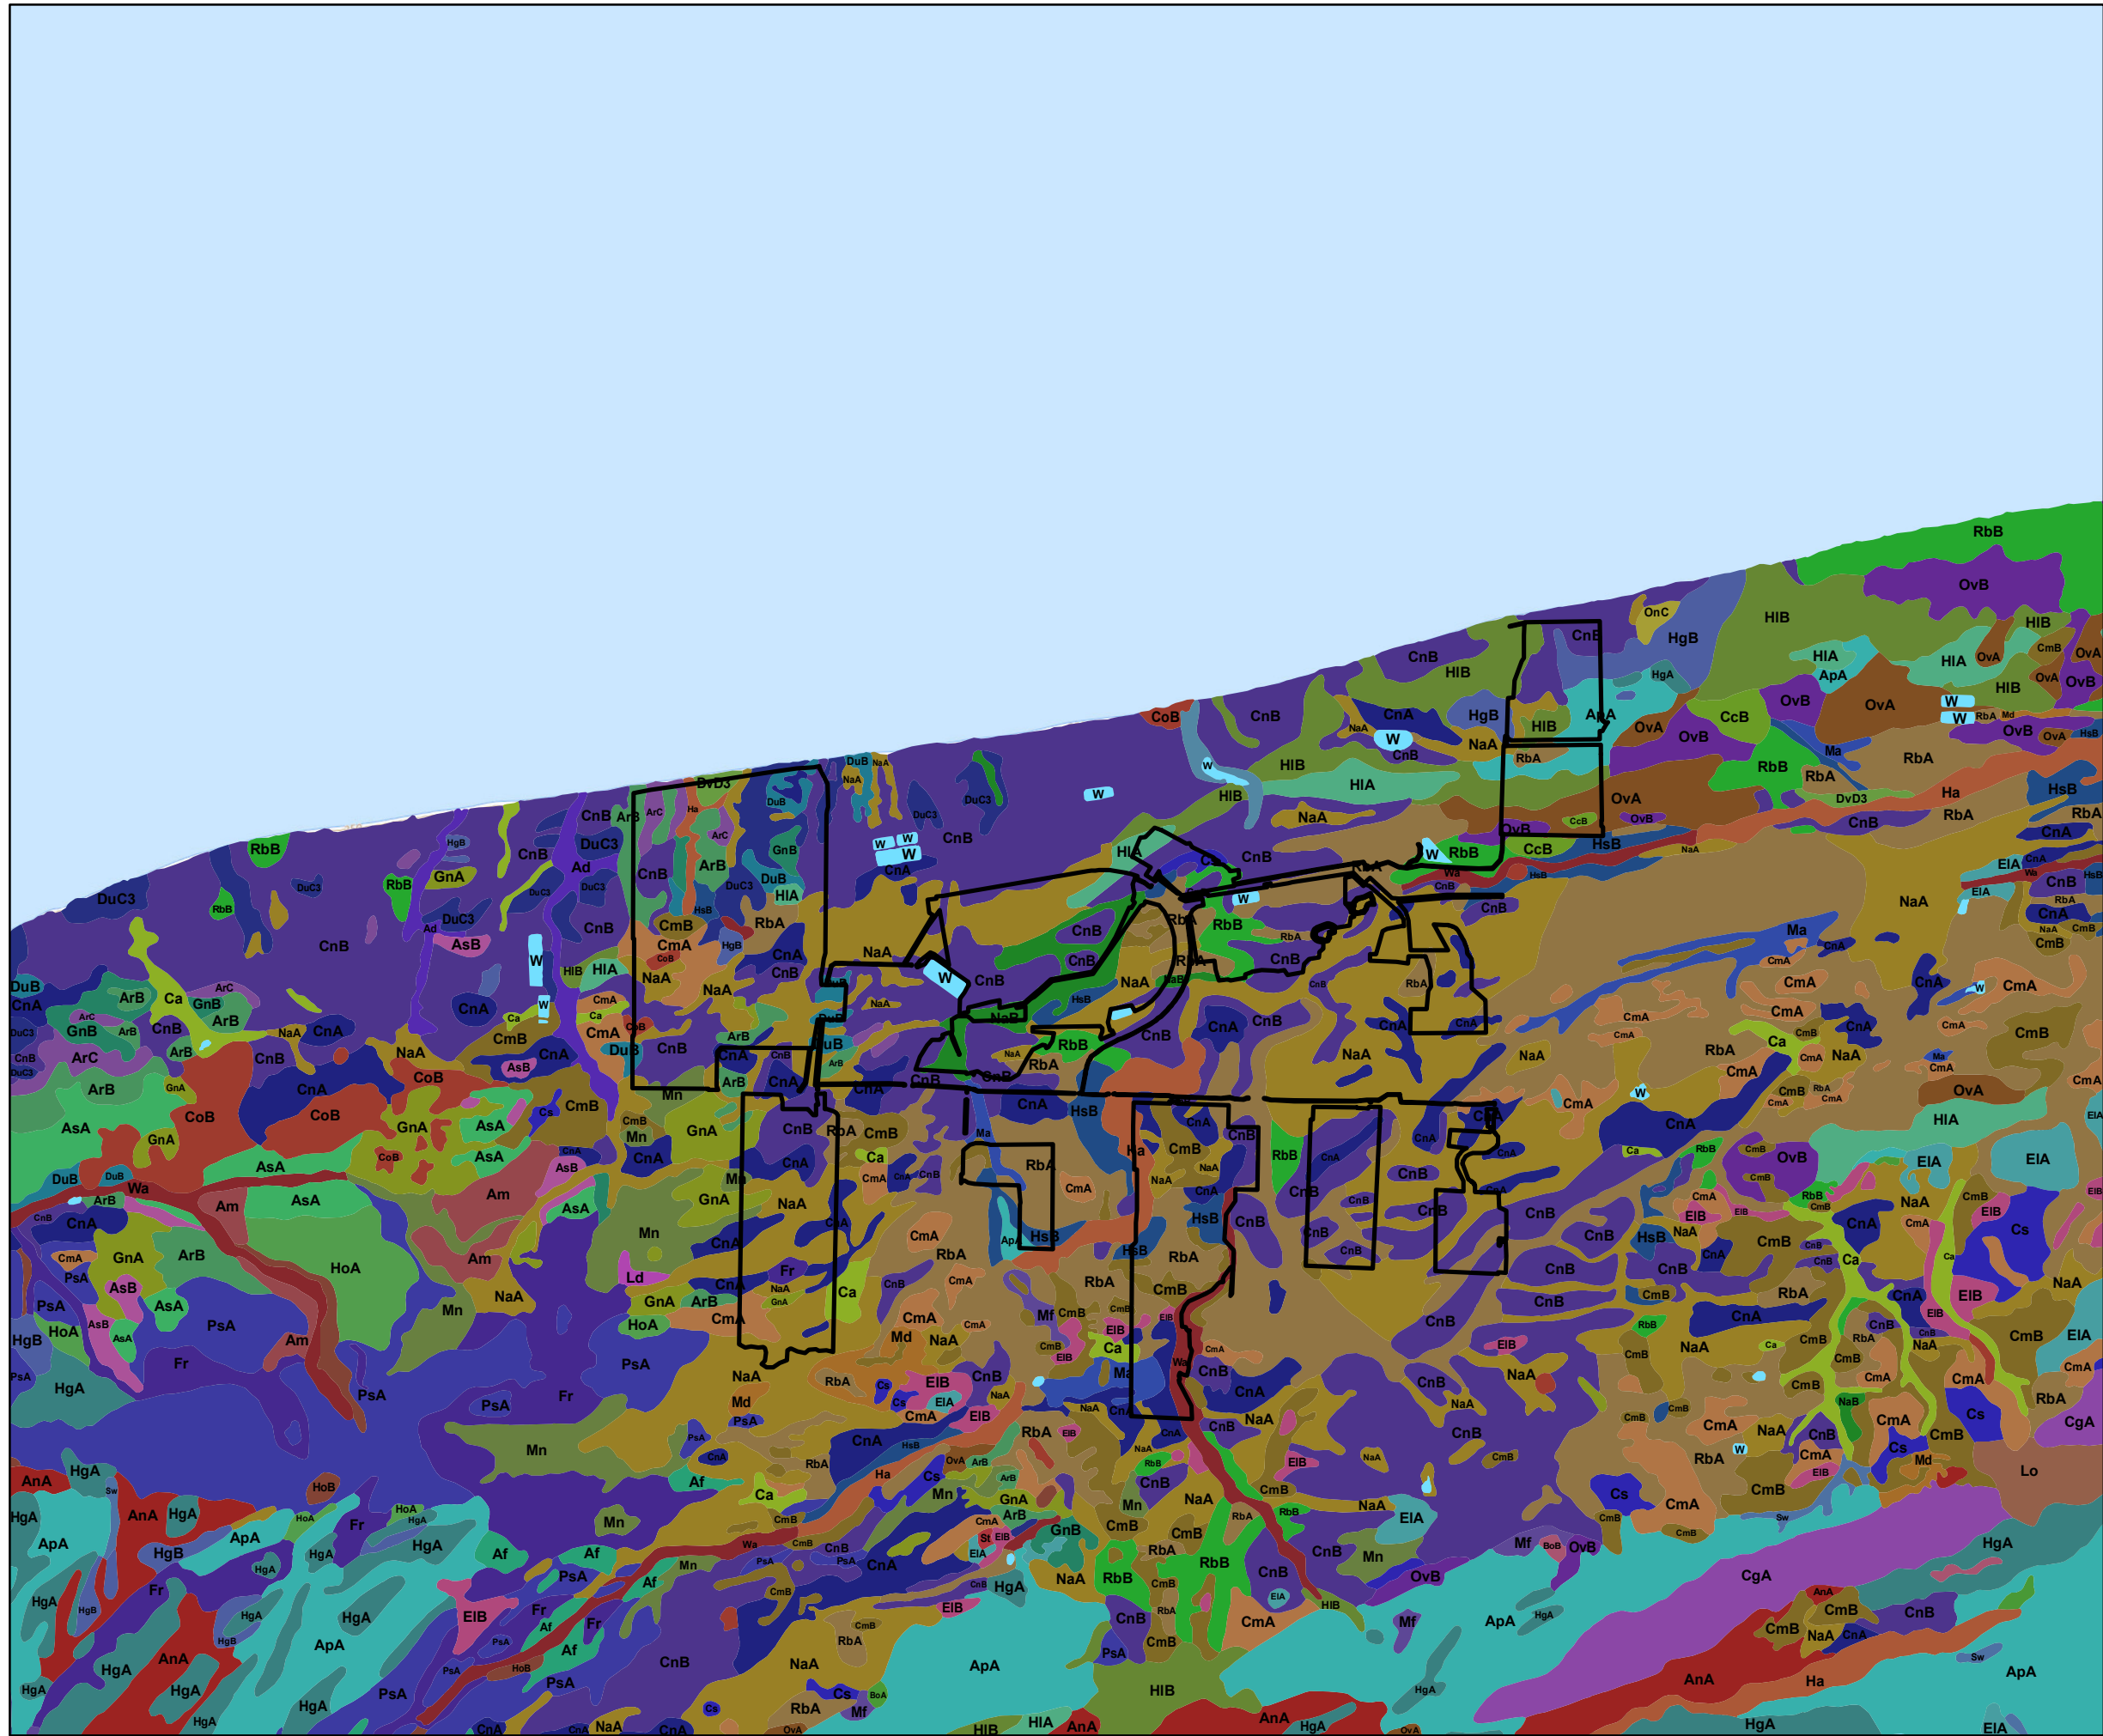

- Legend**
- Facility Site
 - 5-mile Study Area

SSURGO Soils

Ad	CgB	GnA	Lg	OoB
Af	Ch	GnB	Lo	Osa
Am	CIA	Ha	Ma	OsB
AnA	CmA	HgA	Md	OvA
ApA	CmB	HgB	Me	OvB
ArB	CnA	HIA	Mf	PsA
ArC	CnB	HIB	Mn	Pt
AsA	CoB	HoA	Ms	RbA
AsB	Cs	HoB	NaA	RbB
BoA	DuB	HoC	NaB	St
BoB	DuC3	HsB	OdA	Su
Ca	DvD3	HtC3	OnB	Sw
CcA	EIA	HuF3	OnC	W
CcB	EIB	LaB	OnD3	Wa
CgA	Fr	Ld	OoA	

1:80,000

Figure 15-8

USDA Soil Mapping

Somerset Solar
Niagara County, NY
August 2023

TETRA TECH

Source: USGS The National Map, 2023; USDA SSURGO Soils 2022

Legend
 Facility Site

SSURGO Soils mapped within the Facility Site

ApA	CnA	EIB	HIB	OvB
ArB	CnB	Fr	HsB	RbA
ArC	CoB	GnA	Ma	RbB
Ca	Cs	GnB	Mn	W
CcB	DuB	Ha	NaA	Wa
CmA	DuC3	HgB	NaB	
CmB	DvD3	HIA	OvA	

1:24,000

Figure 15-8

USDA Soil Mapping
 Map 1 of 1

Somerset Solar
 Niagara County, NY
 August 2023

TETRA TECH

Source: USGS The National Map, 2023; USDA SSURGO Soils 2022