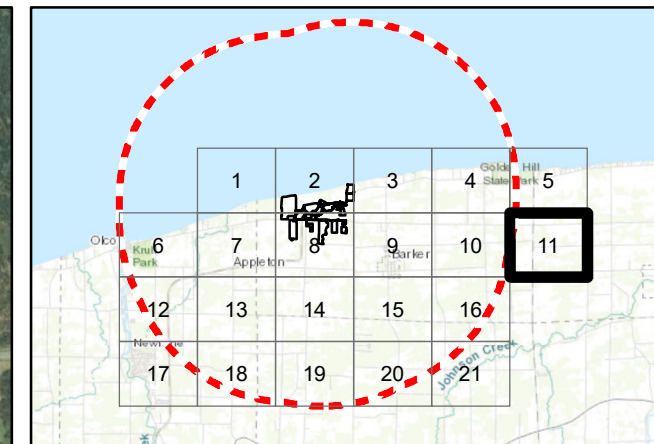

1. **Legend**
- 5-mile Study
  - Municipal Boundary
  - Parcel Boundary
  - Parcels Receiving Real Property Agricultural Value Assessment

1:12,000

Agricultural Value Assessment Parcels
Map 11 of 21
Somerset Solar
Niagara County, NY
July 2023

TETRA TECH

Source: Esri, et. al., 2022; Niagara County GIS 2022; NYS GIS Civil Boundaries, Sept 2021