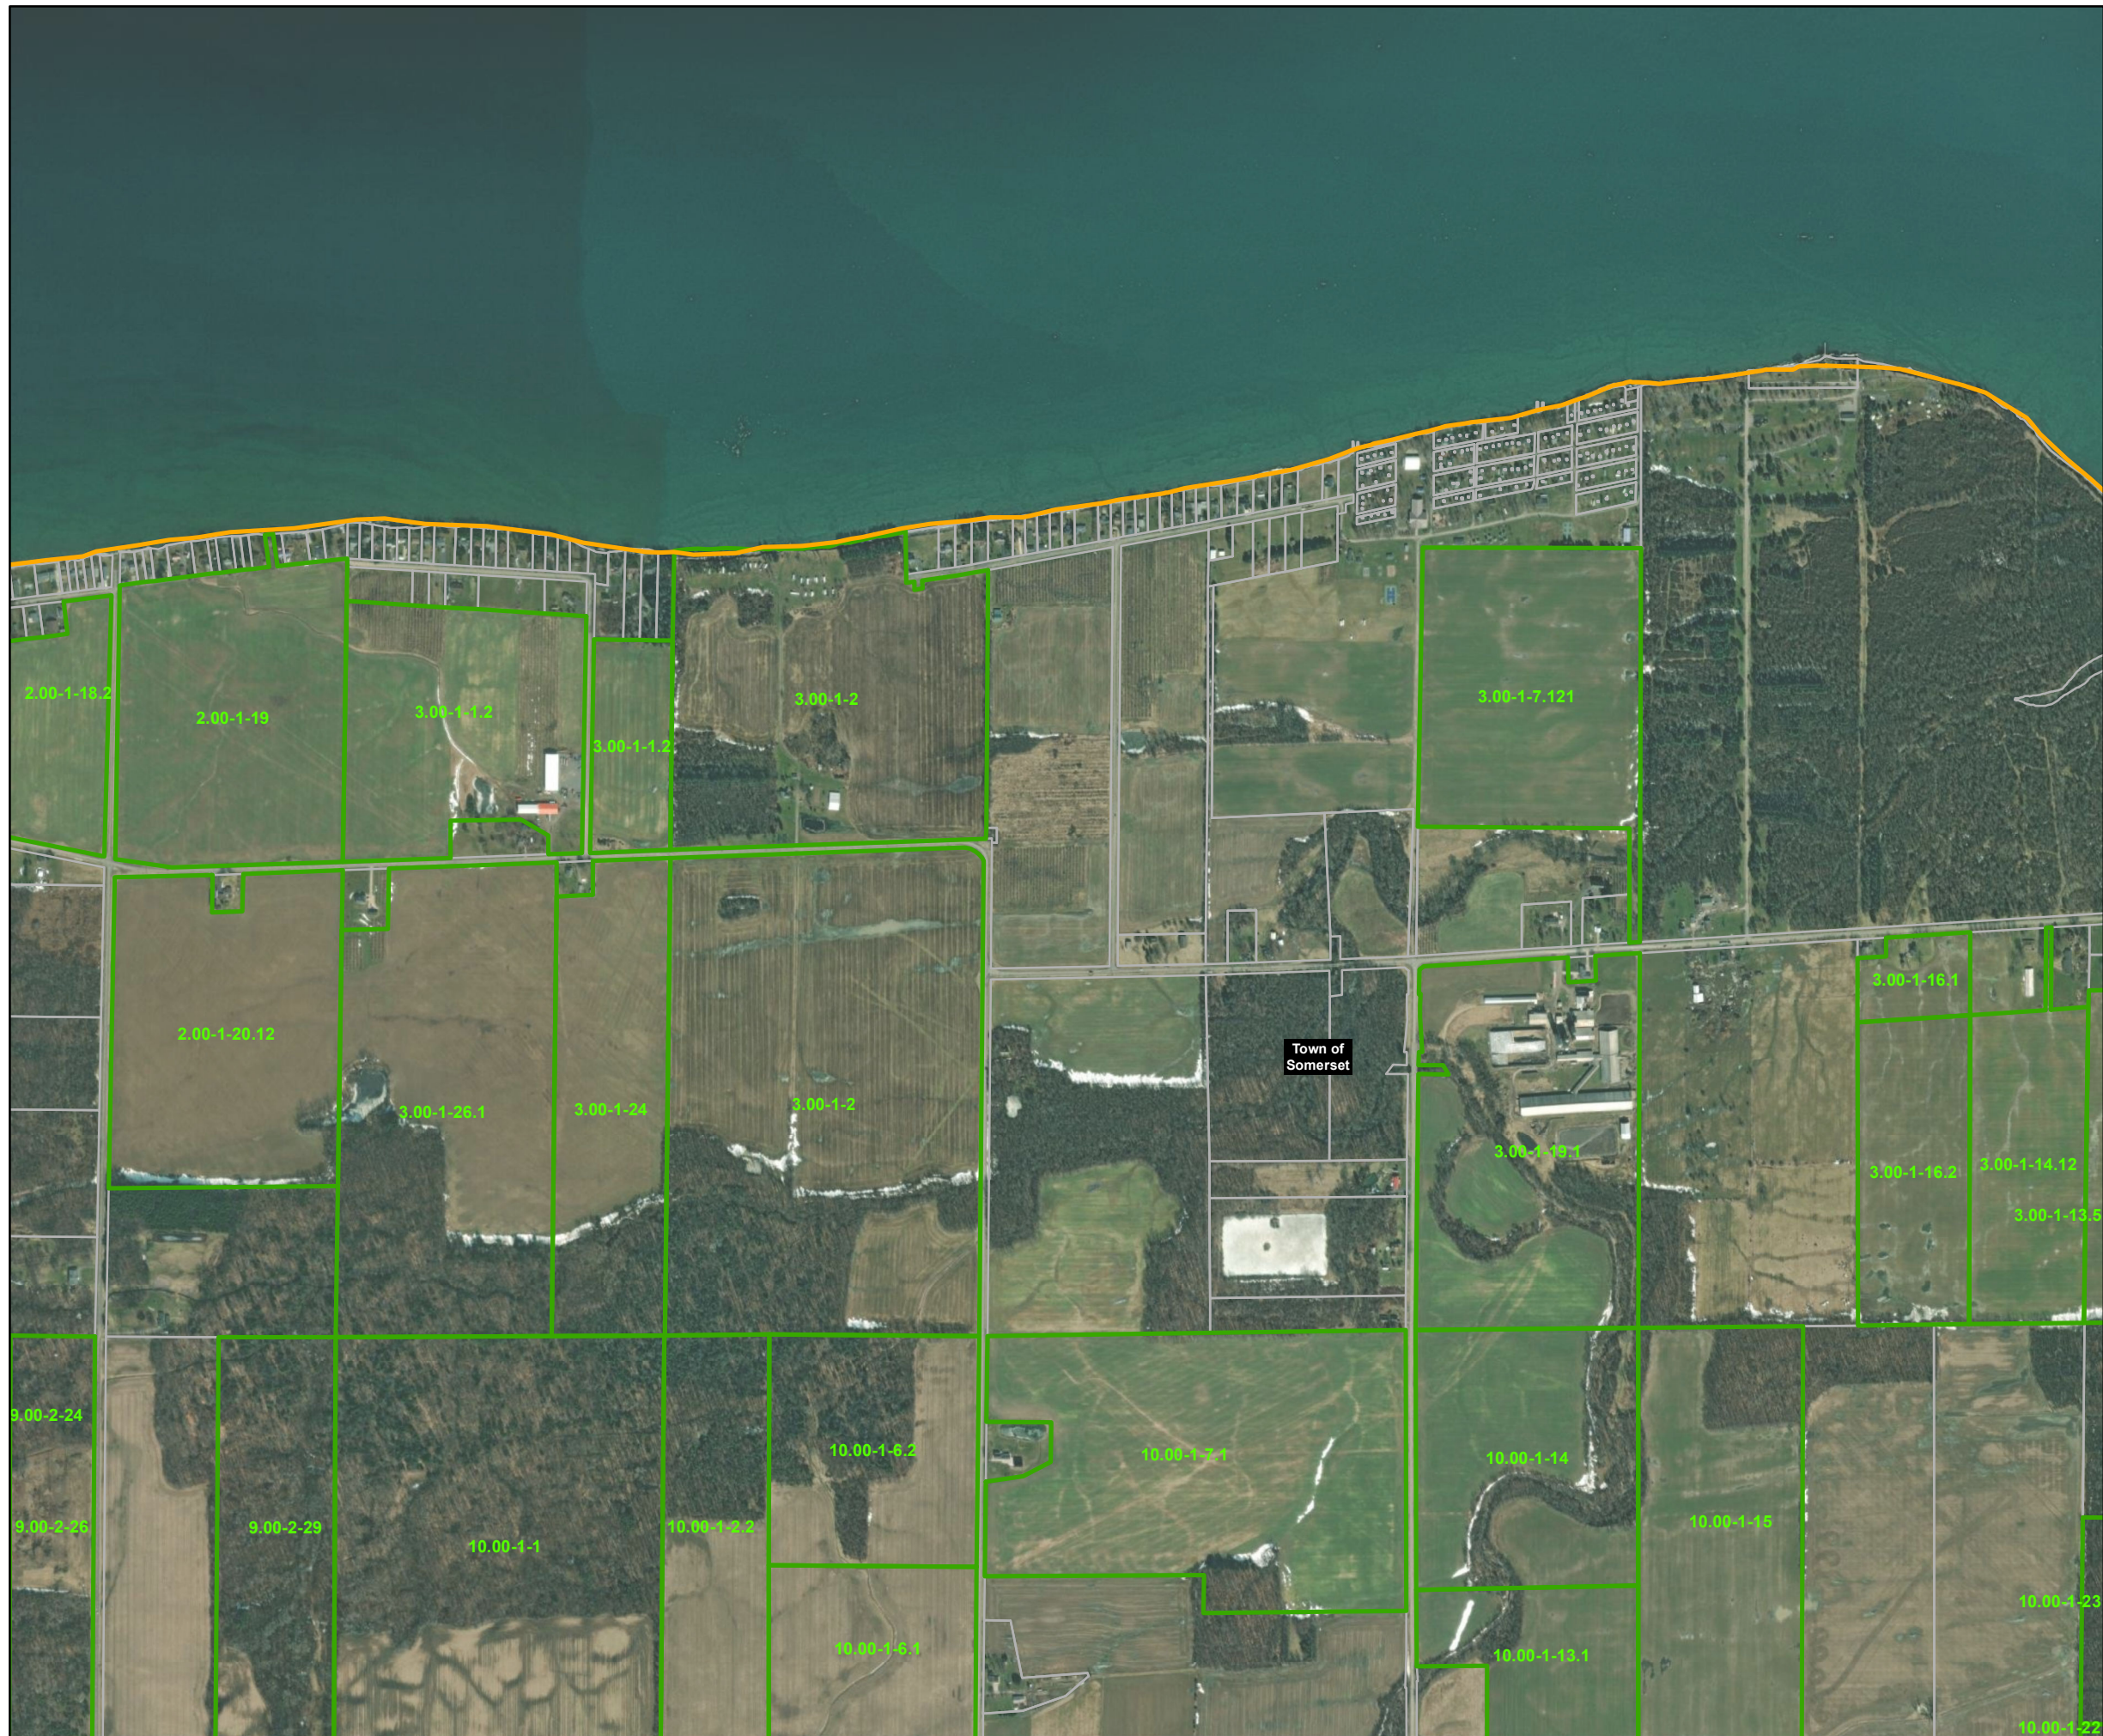

TETRA TECH

Source: Esri, et. al., 2022; Niagara County GIS 2022; NYS GIS Civil Boundaries, Sept 2021

- Legend**
- 5-mile Study Area
  - Municipal Boundary
  - Parcel Boundary
  - Parcels Receiving Real Property Agricultural Value Assessment