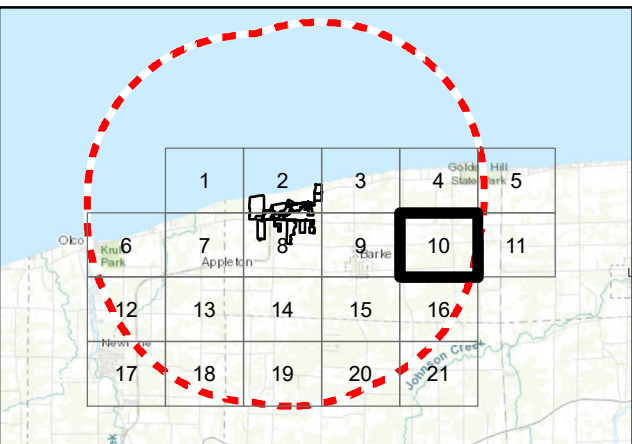

- Legend**
- 5-mile Study Area
  - Project Parcel
  - Municipal Boundary
  - Parcel Boundary
  - Parcels Receiving Real Property Agricultural Value Assessment

1:12,000

**Figure 15-2**

Agricultural Value Assessment Parcels  
 Map 9 of 21  
 Somerset Solar  
 Niagara County, NY  
 July 2023

TETRA TECH

Source: Esri, et. al., 2022; Niagara County GIS 2022; NYS GIS Civil Boundaries, Sept 2021

- Legend**
- 5-mile Study
  - Municipal Boundary
  - Parcel Boundary
  - Parcels Receiving Real Property Agricultural Value Assessment