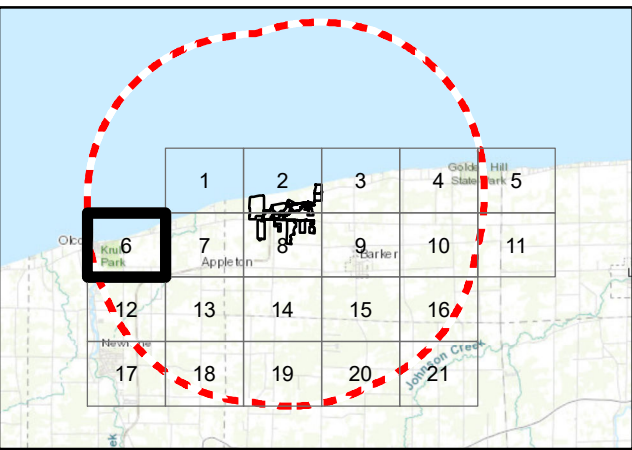

- Legend**
-  5-mile Study
  -  Municipal Boundary
  -  Parcel Boundary
  -  Parcels Receiving Real Property Agricultural Value Assessment

**Figure 15-2**

Agricultural Value Assessment Parcels  
 Map 5 of 21  
 Somerset Solar  
 Niagara County, NY  
 July 2023

TETRA TECH

Source: Esri, et. al., 2022; Niagara County GIS 2022; NYS GIS Civil Boundaries, Sept 2021

- Legend**
-  5-mile Study
  -  Municipal Boundary
  -  Parcel Boundary
  -  Parcels Receiving Real Property Agricultural Value Assessment