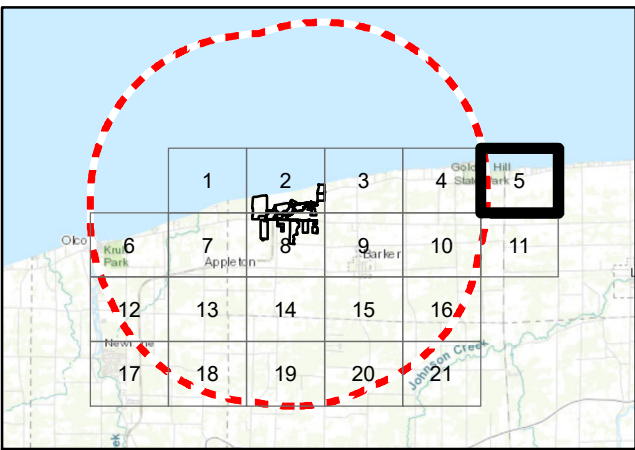

1. **Legend**
- 5-mile Study
  - Municipal Boundary
  - Parcel Boundary
  - Parcels Receiving Real Property Agricultural Value Assessment

Agricultural Value Assessment Parcels
Map 5 of 21
Somerset Solar
Niagara County, NY
July 2023

TETRA TECH

Source: Esri, et. al., 2022; Niagara County GIS 2022; NYS GIS Civil Boundaries, Sept 2021