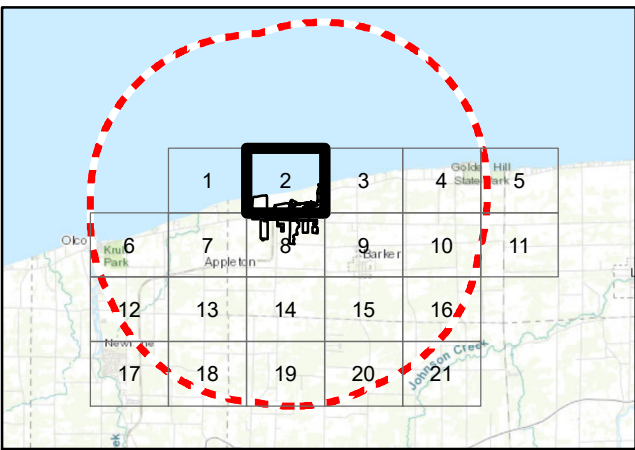

- Legend**
-  5-mile Study
  -  Municipal Boundary
  -  Parcel Boundary
  -  Parcels Receiving Real Property Agricultural Value Assessment

**Figure 15-2**

Agricultural Value Assessment Parcels  
 Map 1 of 21  
 Somerset Solar  
 Niagara County, NY  
 July 2023

TETRA TECH

Source: Esri, et. al., 2022; Niagara County GIS 2022; NYS GIS Civil Boundaries, Sept 2021

- Legend**
-  5-mile Study
  -  Facility Site
  -  Project Parcel
  -  Municipal Boundary
  -  Parcel Boundary
  -  Parcels Receiving Real Property Agricultural Value Assessment