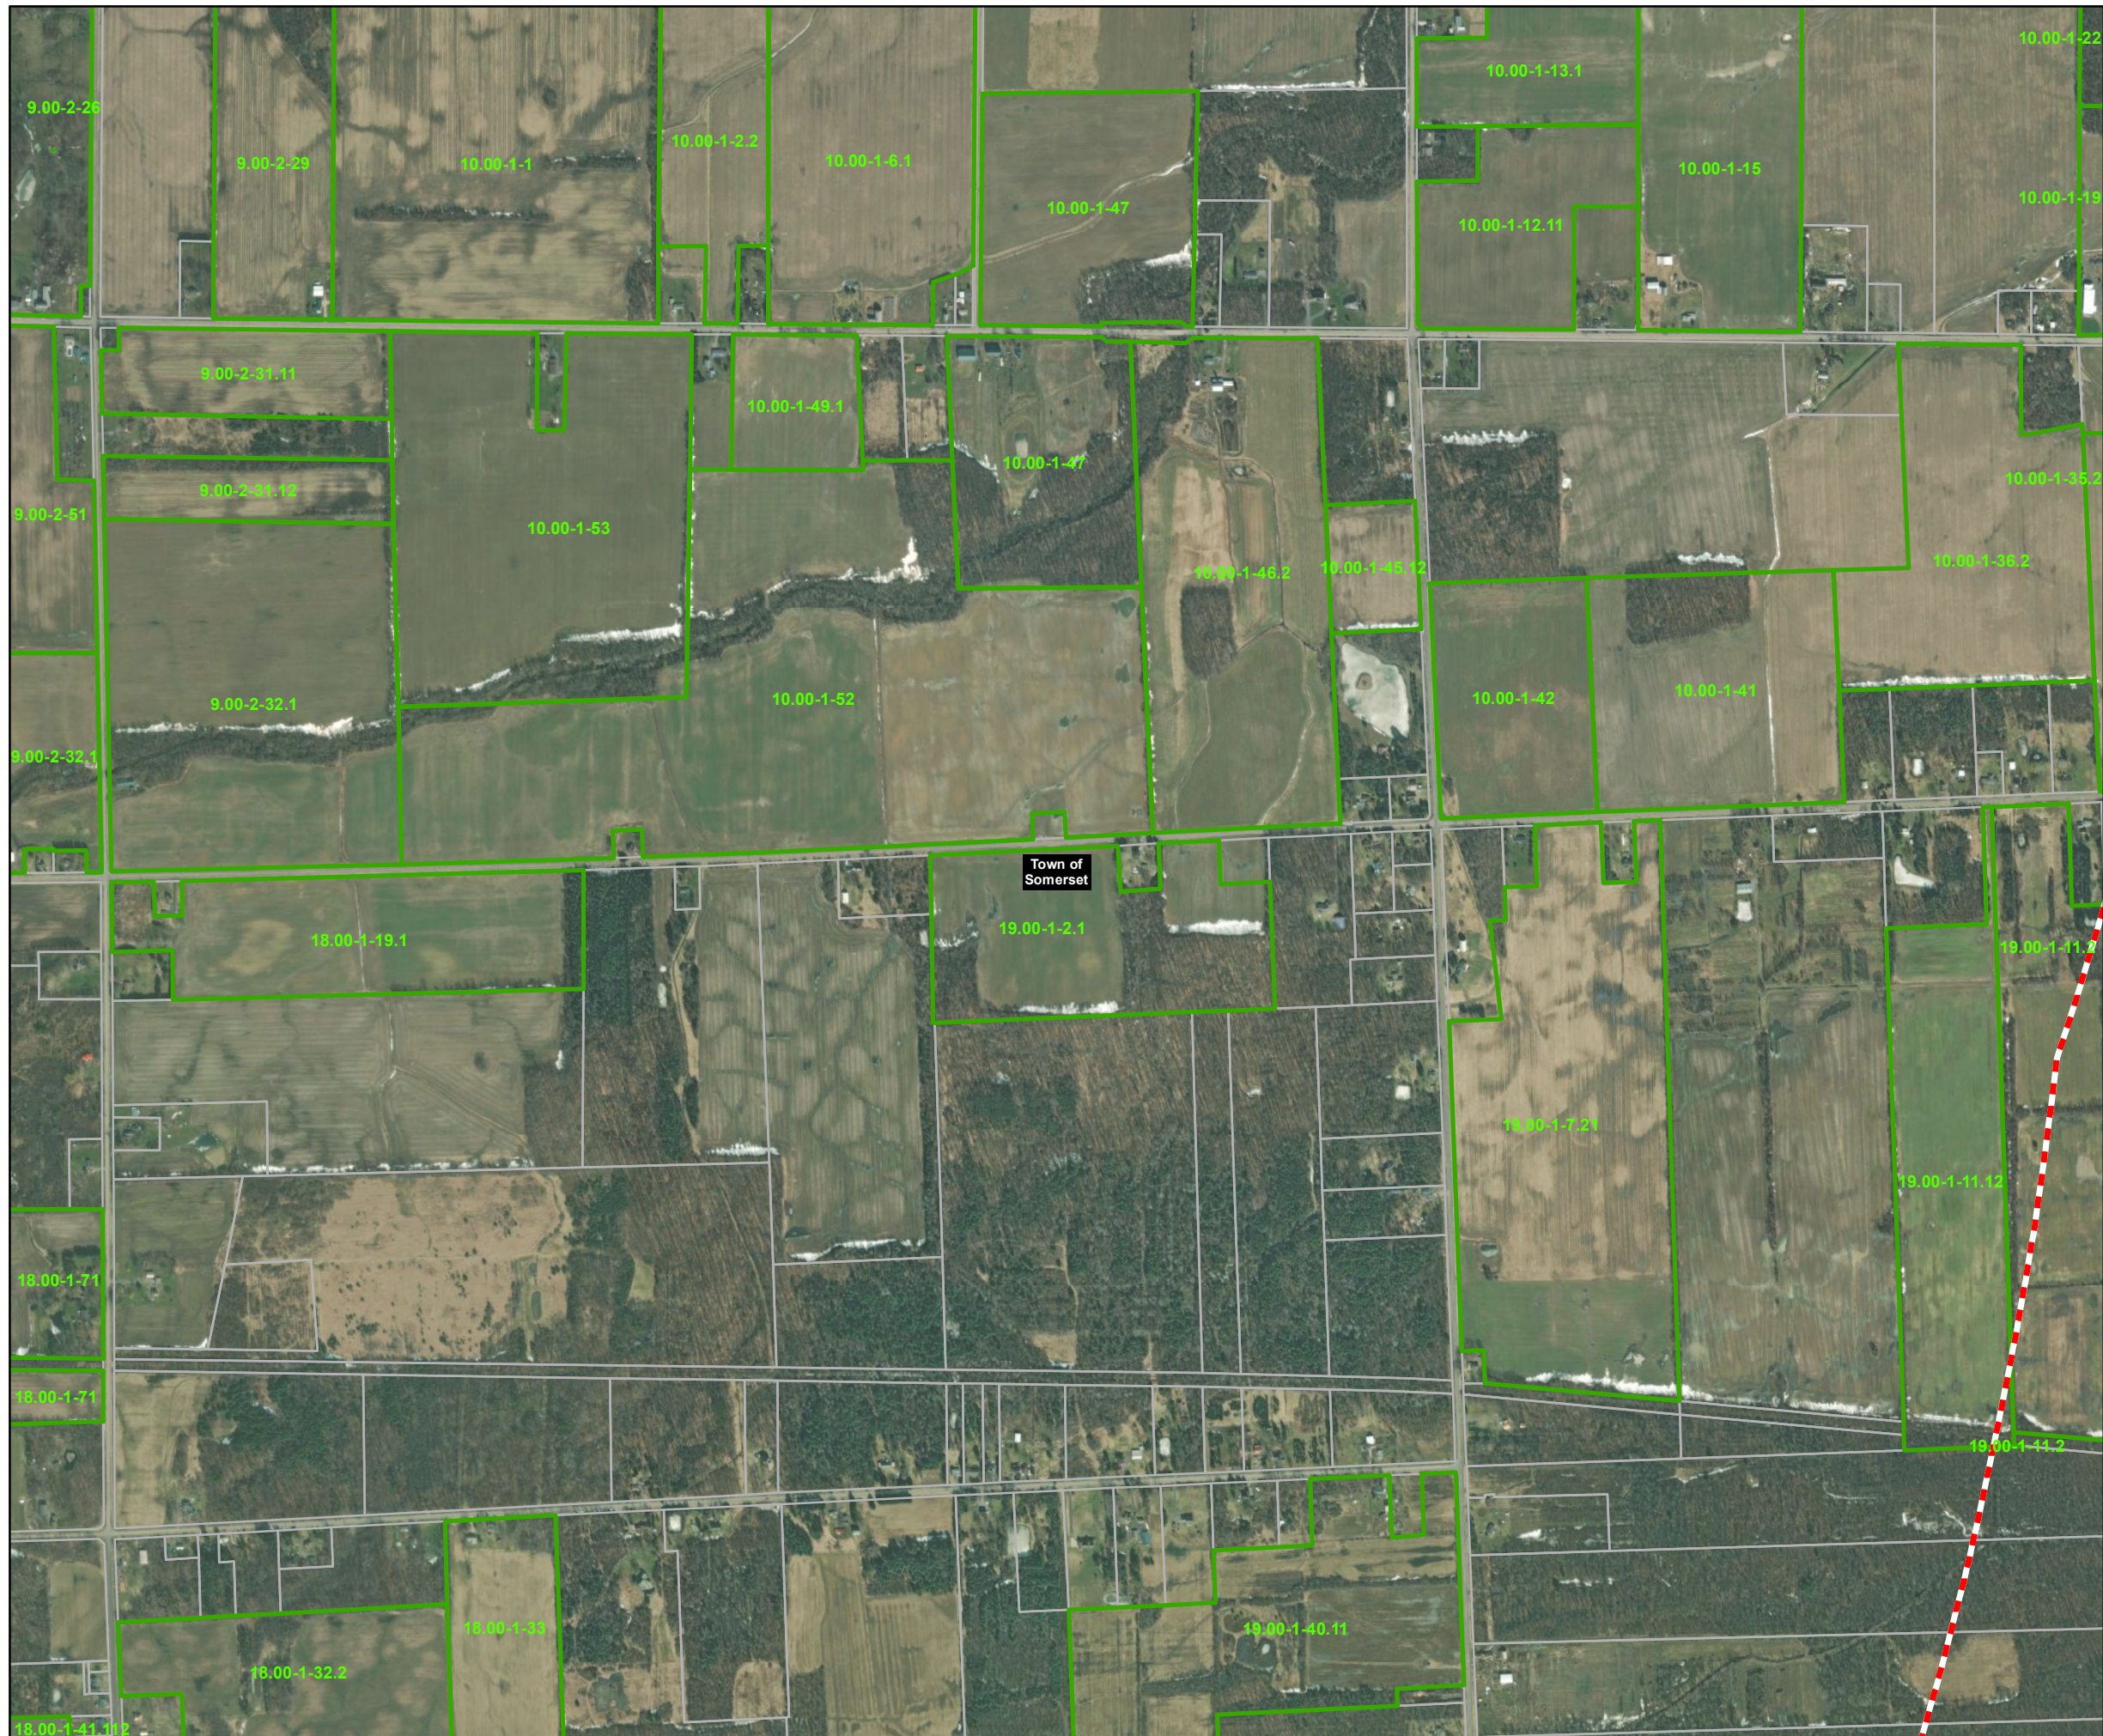

1. **Legend**
- 5-mile Study
  - Municipal Boundary
  - Parcel Boundary
  - Parcels Receiving Real Property Agricultural Value Assessment

Agricultural Value Assessment Parcels
Map 10 of 21
Somerset Solar
Niagara County, NY
July 2023

Source: Esri, et. al., 2022; Niagara County GIS 2022; NYS GIS Civil Boundaries, Sept 2021