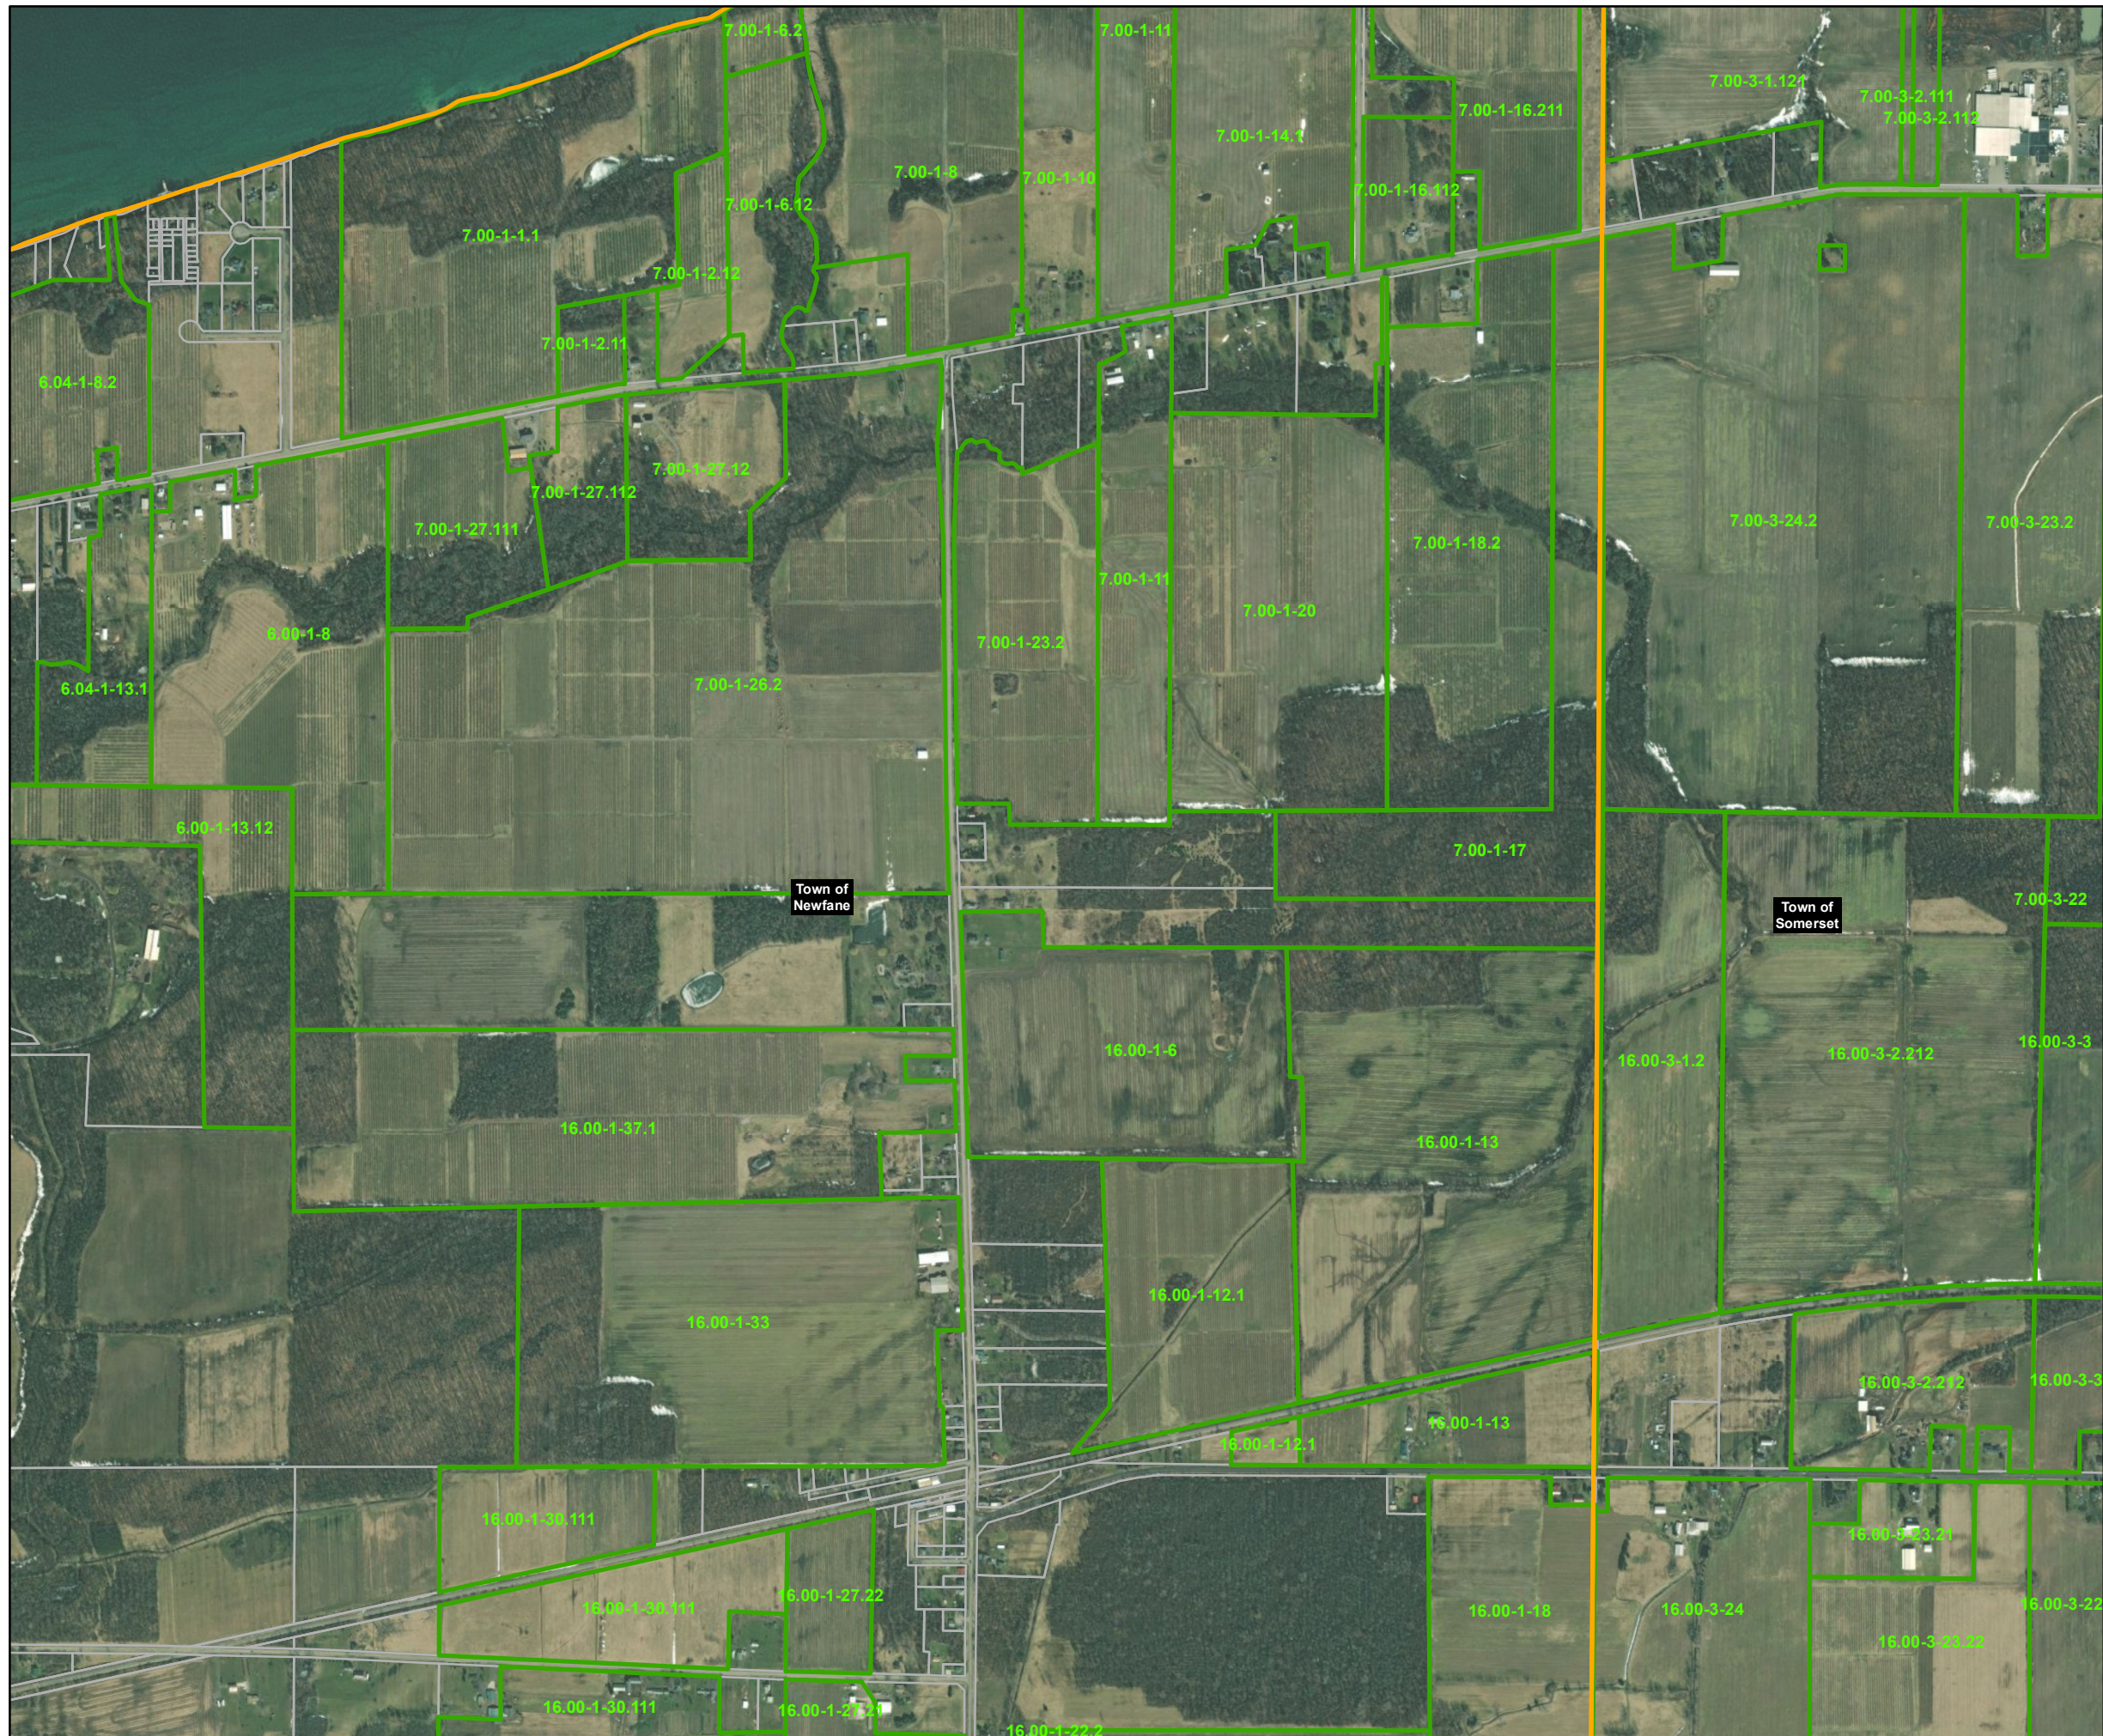

**Figure 15-2**

Agricultural Value Assessment Parcels  
 Map 6 of 21  
 Somerset Solar  
 Niagara County, NY  
 July 2023

TETRA TECH

Source: Esri, et. al., 2022; Niagara County GIS 2022; NYS GIS Civil Boundaries, Sept 2021