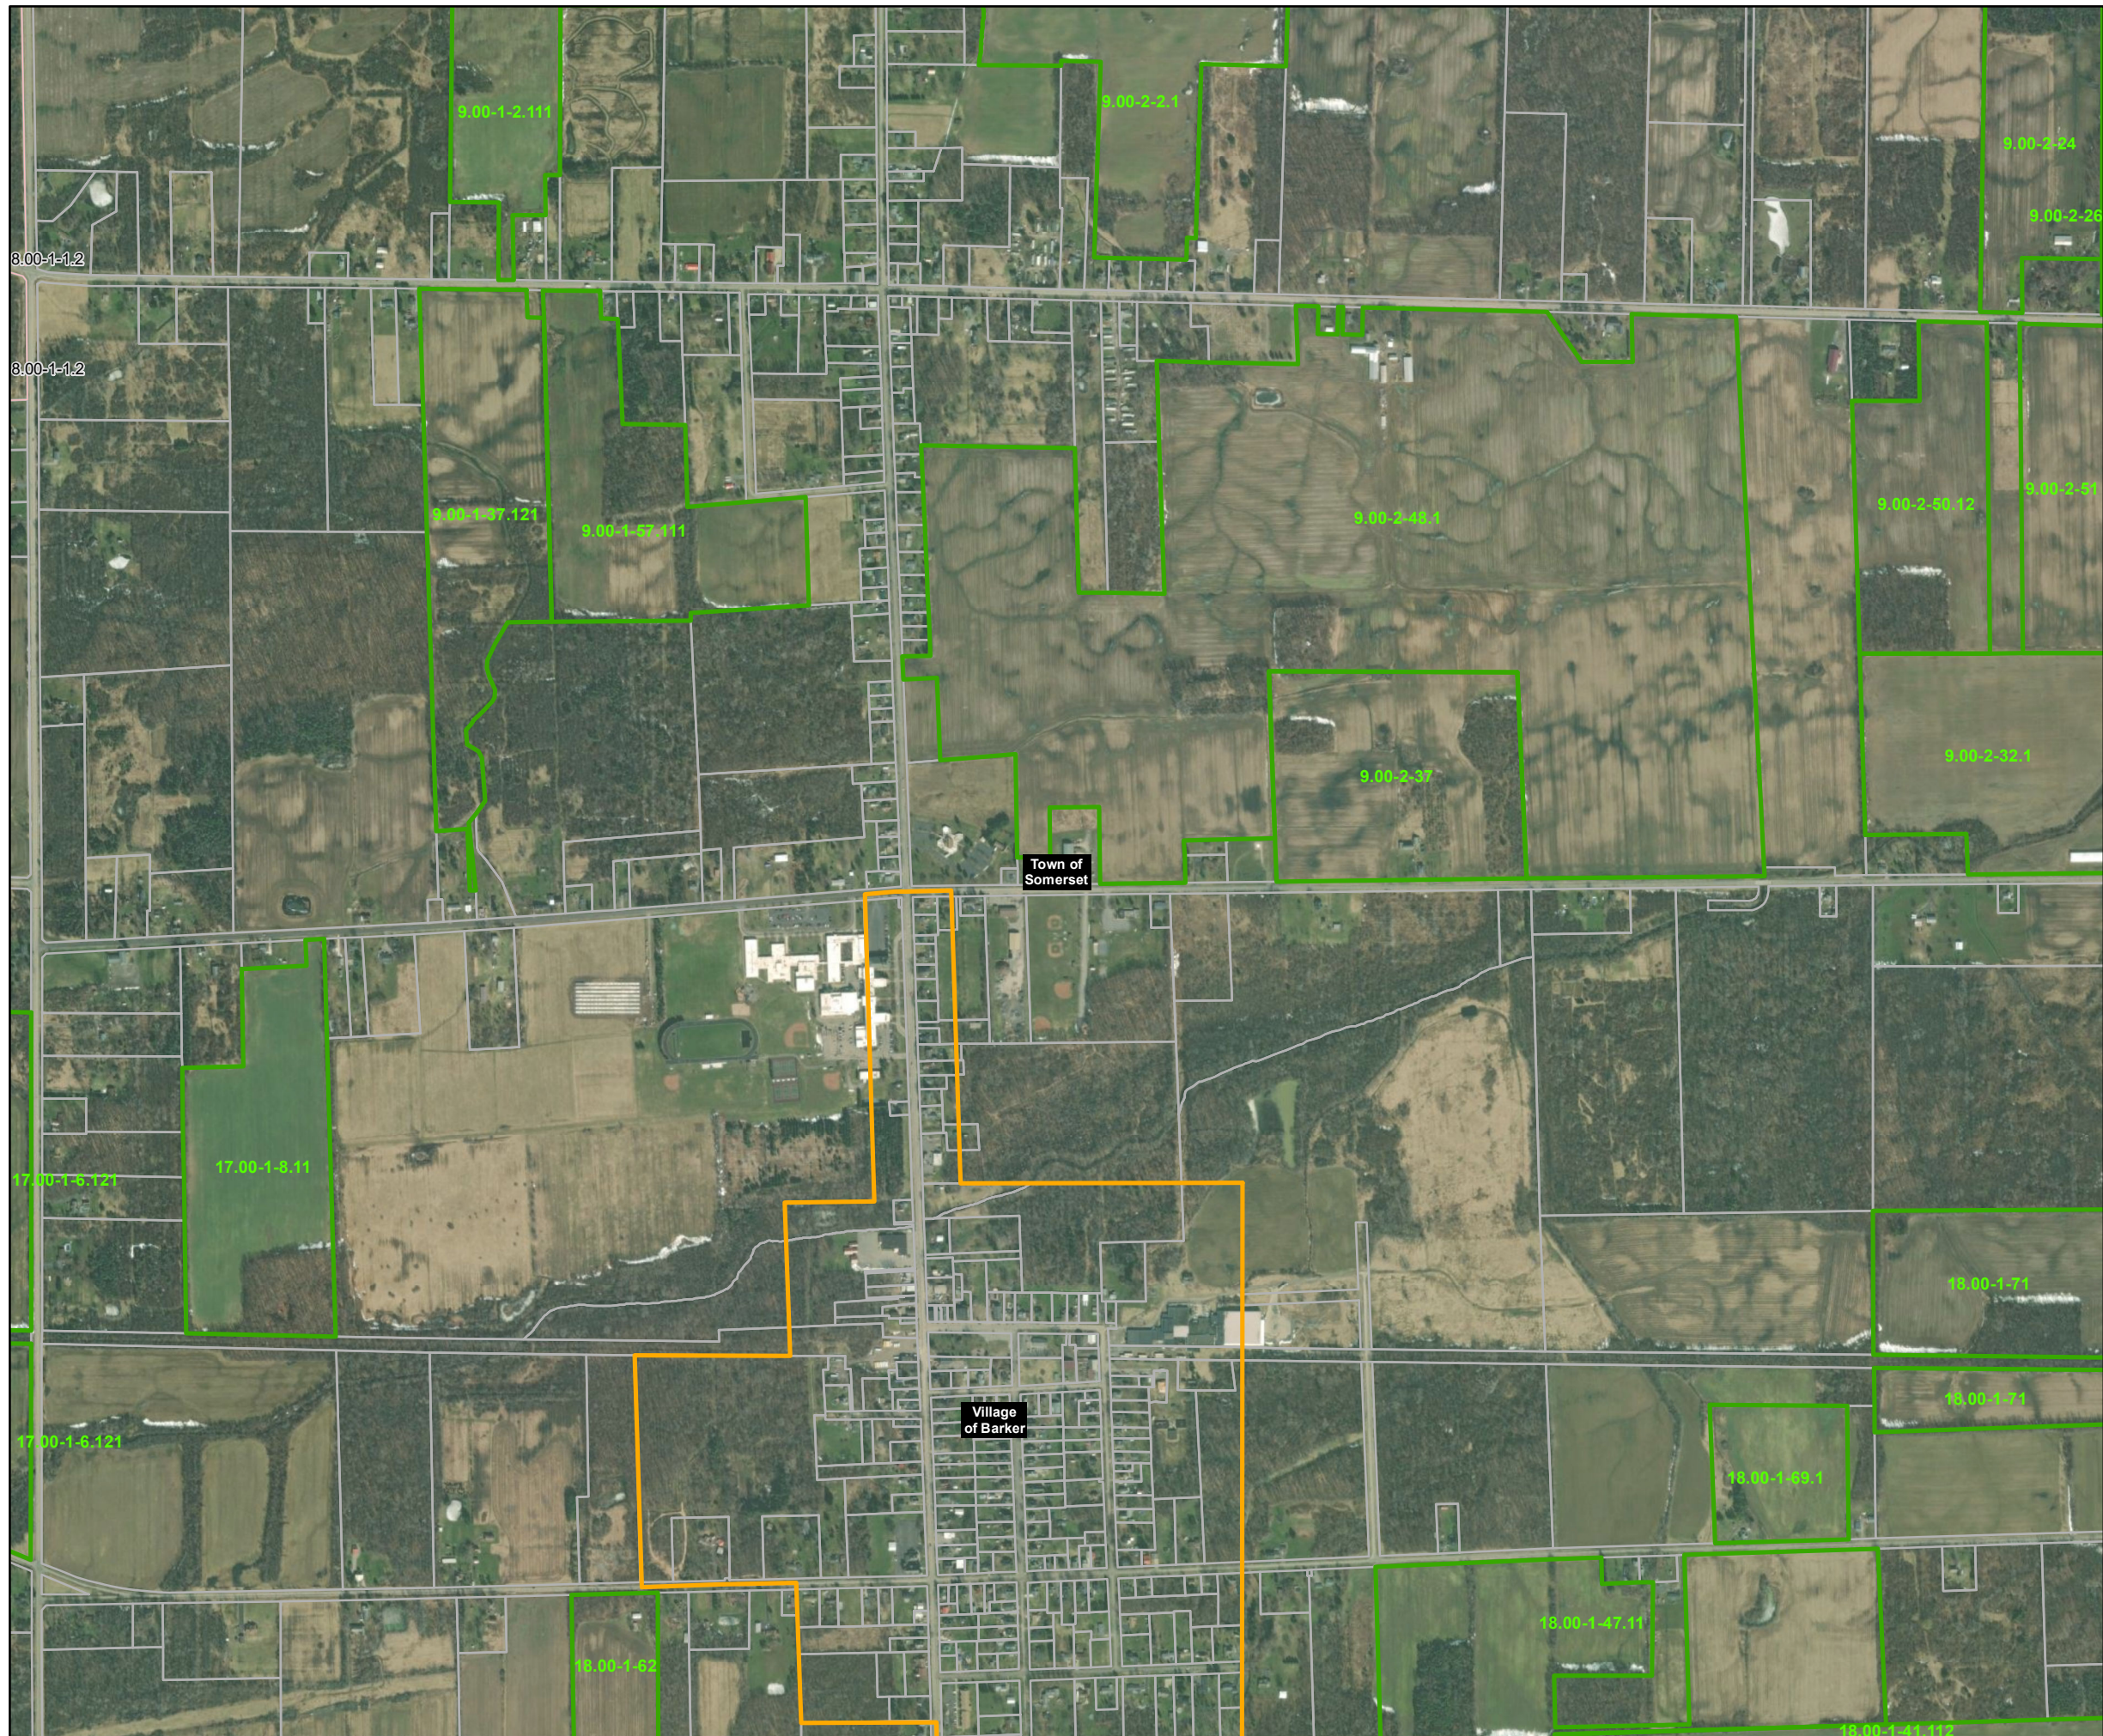

1. **Legend**
- 5-mile Study Area
  - Project Parcel
  - Municipal Boundary
  - Parcel Boundary
  - Parcels Receiving Real Property Agricultural Value Assessment

1:12,000

Agricultural Value Assessment Parcels
Map 9 of 21
Somerset Solar
Niagara County, NY
July 2023

TETRA TECH

Source: Esri, et. al., 2022; Niagara County GIS 2022; NYS GIS Civil Boundaries, Sept 2021