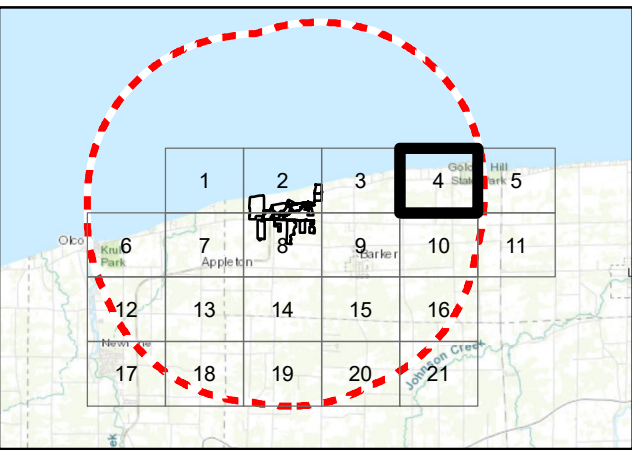

- Legend**
- 5-mile Study Area
  - Facility Site
  - Project Parcel
  - Municipal Boundary
  - Parcel Boundary
  - Parcels Receiving Real Property Agricultural Value Assessment

1:12,000

**Figure 15-2**

Agricultural Value Assessment Parcels  
 Map 3 of 21  
 Somerset Solar  
 Niagara County, NY  
 July 2023

TETRA TECH

Source: Esri, et. al., 2022; Niagara County GIS 2022; NYS GIS Civil Boundaries, Sept 2021

- Legend**
- 5-mile Study Area
  - Municipal Boundary
  - Parcel Boundary
  - Parcels Receiving Real Property Agricultural Value Assessment