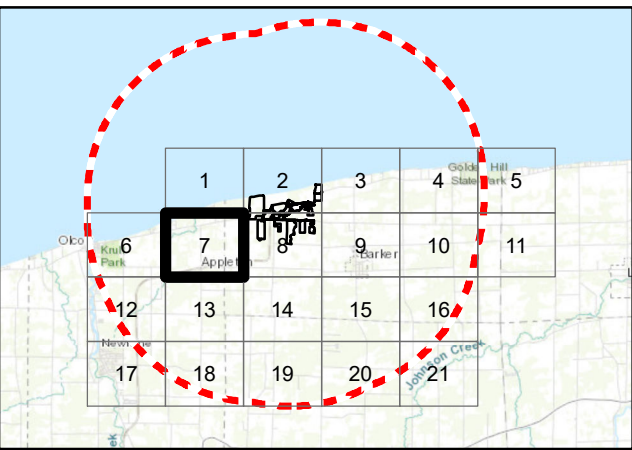

TETRA TECH

Source: Esri, et. al., 2022; Niagara County GIS 2022; NYS GIS Civil Boundaries, Sept 2021

- Legend**
-  5-mile Study
  -  Municipal Boundary
  -  Parcel Boundary
  -  Parcels Receiving Real Property Agricultural Value Assessment

**Figure 15-2**

Agricultural Value Assessment Parcels  
 Map 6 of 21  
 Somerset Solar  
 Niagara County, NY  
 July 2023

TETRA TECH

Source: Esri, et. al., 2022; Niagara County GIS 2022; NYS GIS Civil Boundaries, Sept 2021

- Legend**
- 5-mile Study
  - Municipal Boundary
  - Parcel Boundary
  - Parcels Receiving Real Property Agricultural Value Assessment

1:12,000

**Figure 15-2**

Agricultural Value Assessment Parcels  
 Map 7 of 21  
 Somerset Solar  
 Niagara County, NY  
 July 2023