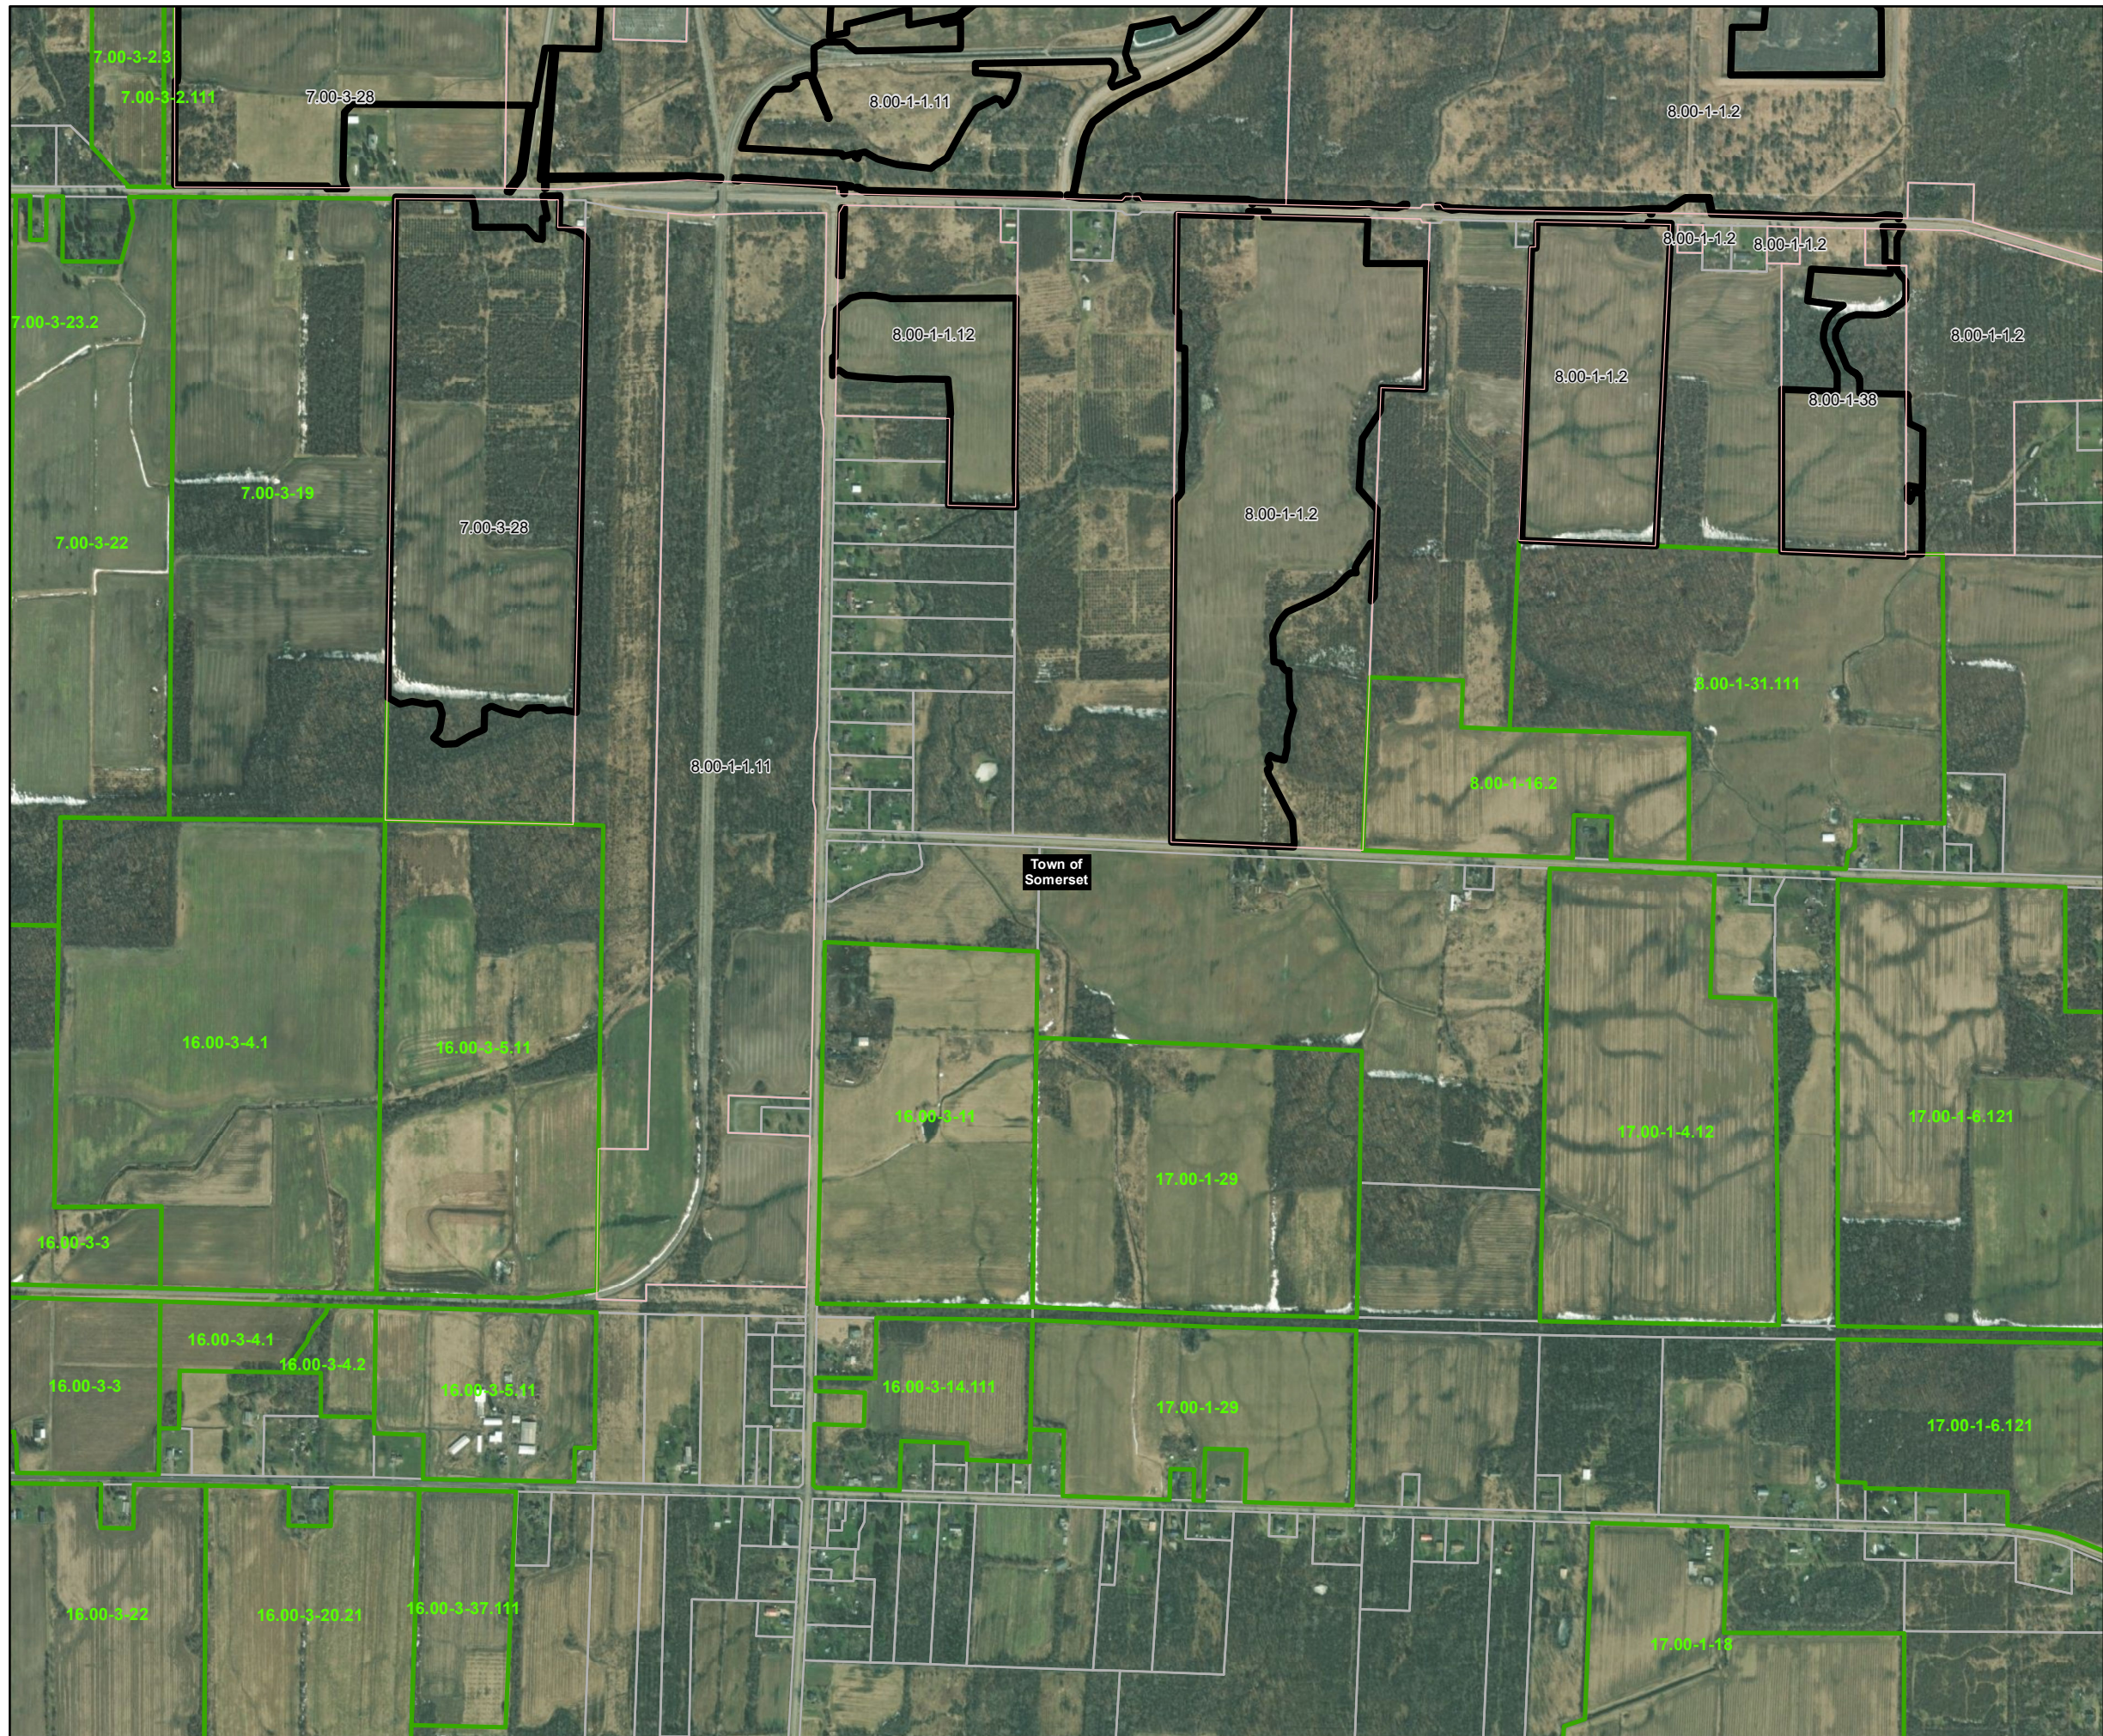

TETRA TECH

Source: Esri, et. al., 2022; Niagara County GIS 2022; NYS GIS Civil Boundaries, Sept 2021

- Legend**
- 5-mile Study
  - Facility Site
  - Project Parcel
  - Municipal Boundary
  - Parcel Boundary
  - Parcels Receiving Real Property Agricultural Value Assessment