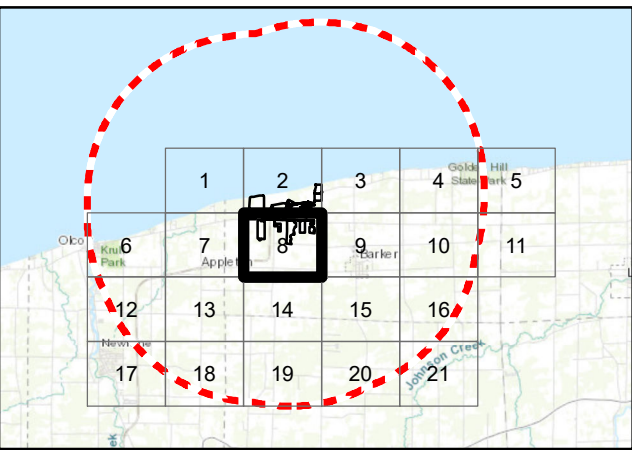

- Legend**
- 5-mile Study
  - Municipal Boundary
  - Parcel Boundary
  - Parcels Receiving Real Property Agricultural Value Assessment

1:12,000

**Figure 15-2**

Agricultural Value Assessment Parcels  
 Map 7 of 21  
 Somerset Solar  
 Niagara County, NY  
 July 2023

TETRA TECH

Source: Esri, et. al., 2022; Niagara County GIS 2022; NYS GIS Civil Boundaries, Sept 2021

- Legend**
- 5-mile Study
  - Facility Site
  - Project Parcel
  - Municipal Boundary
  - Parcel Boundary
  - Parcels Receiving Real Property Agricultural Value Assessment