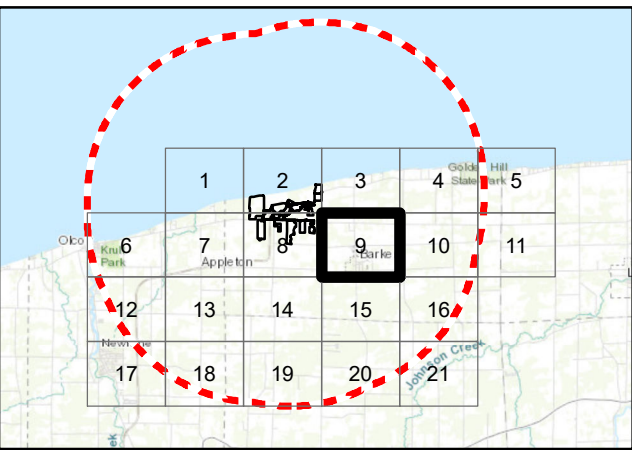

1. **Legend**
- 5-mile Study Area
  - Project Parcel
  - Municipal Boundary
  - Parcel Boundary
  - Parcels Receiving Real Property Agricultural Value Assessment

1:12,000

Agricultural Value Assessment Parcels
Map 9 of 21
Somerset Solar
Niagara County, NY
July 2023

TETRA TECH

Source: Esri, et. al., 2022; Niagara County GIS 2022; NYS GIS Civil Boundaries, Sept 2021