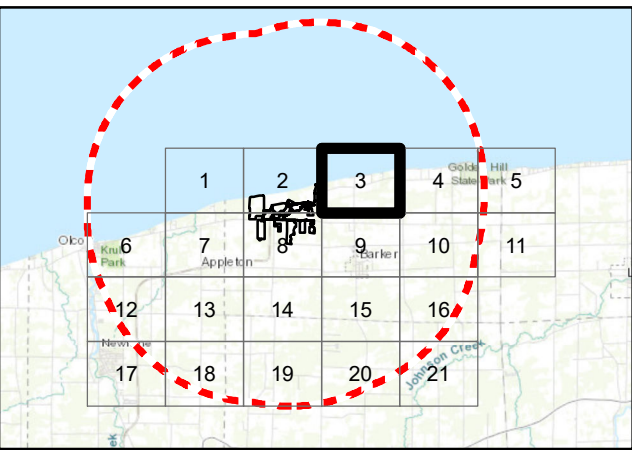

TETRA TECH

Source: Esri, et. al., 2022; Niagara County GIS 2022; NYS GIS Civil Boundaries, Sept 2021

- Legend**
-  5-mile Study
  -  Facility Site
  -  Project Parcel
  -  Municipal Boundary
  -  Parcel Boundary
  -  Parcels Receiving Real Property Agricultural Value Assessment

**Figure 15-2**

Agricultural Value Assessment Parcels  
 Map 2 of 21  
 Somerset Solar  
 Niagara County, NY  
 July 2023

Source: Esri, et. al., 2022; Niagara County GIS 2022; NYS GIS Civil Boundaries, Sept 2021