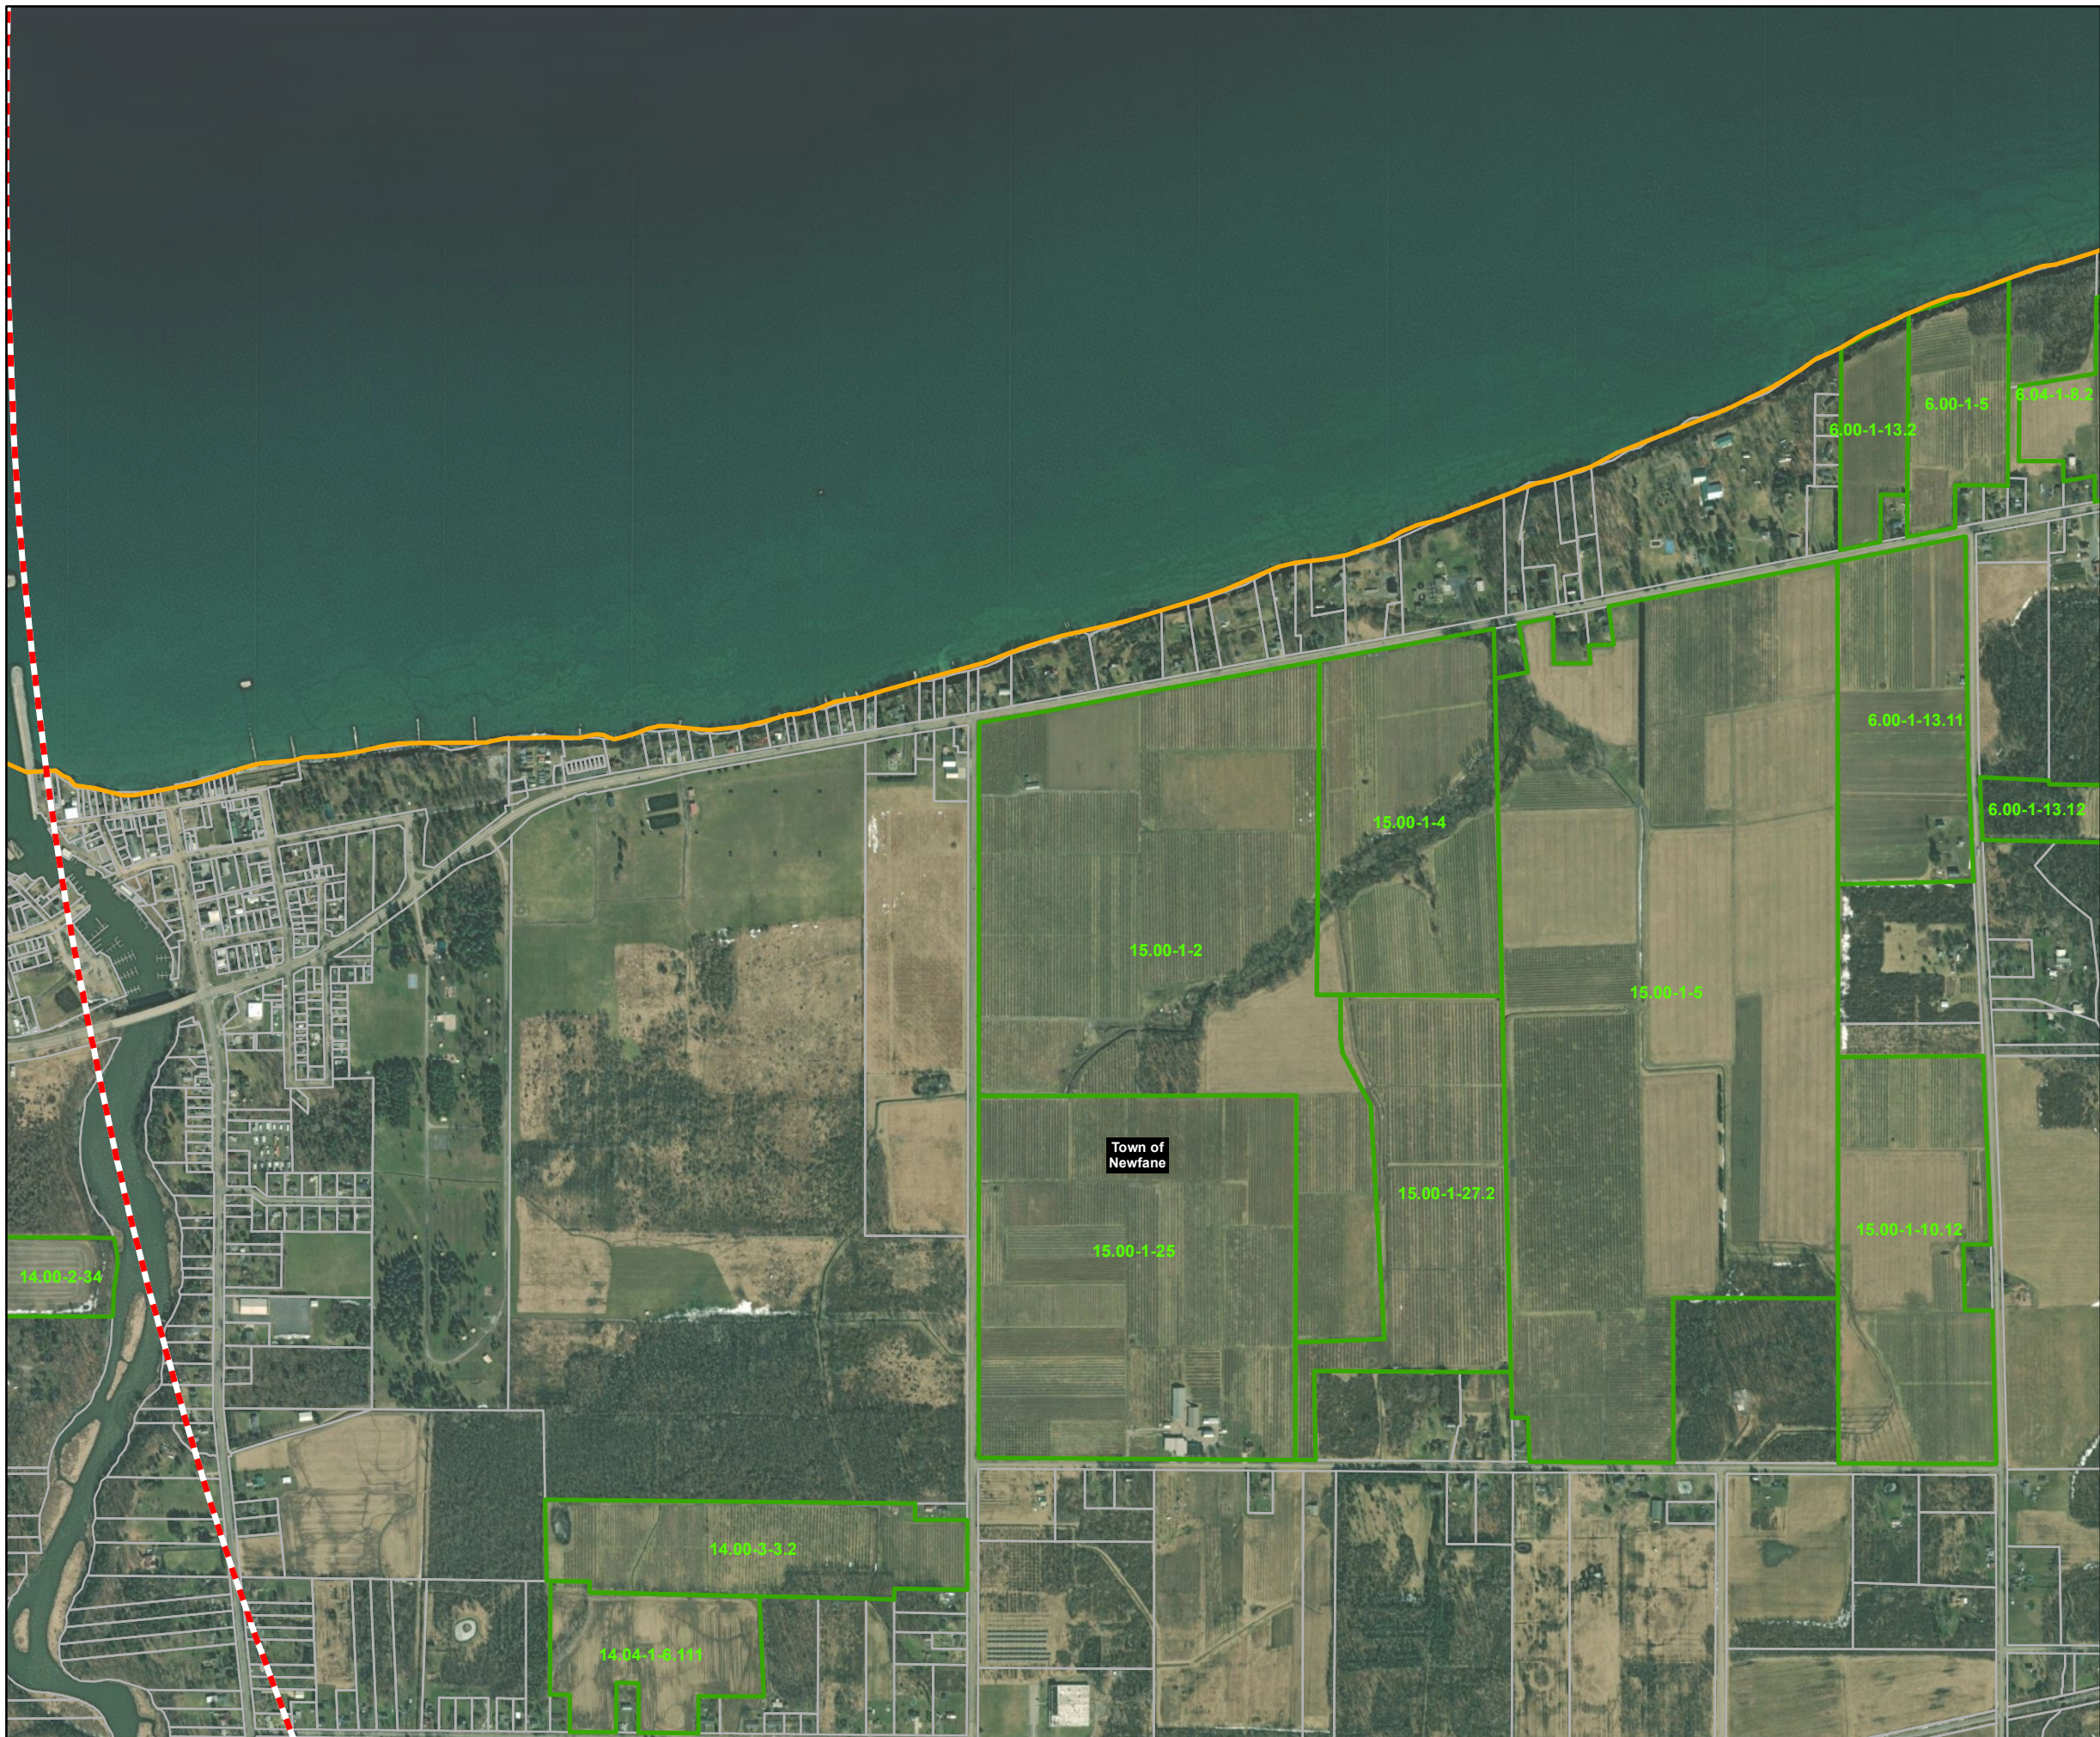

TETRA TECH

Source: Esri, et. al., 2022; Niagara County GIS 2022; NYS GIS Civil Boundaries, Sept 2021

- Legend**
-  5-mile Study
  -  Municipal Boundary
  -  Parcel Boundary
  -  Parcels Receiving Real Property Agricultural Value Assessment