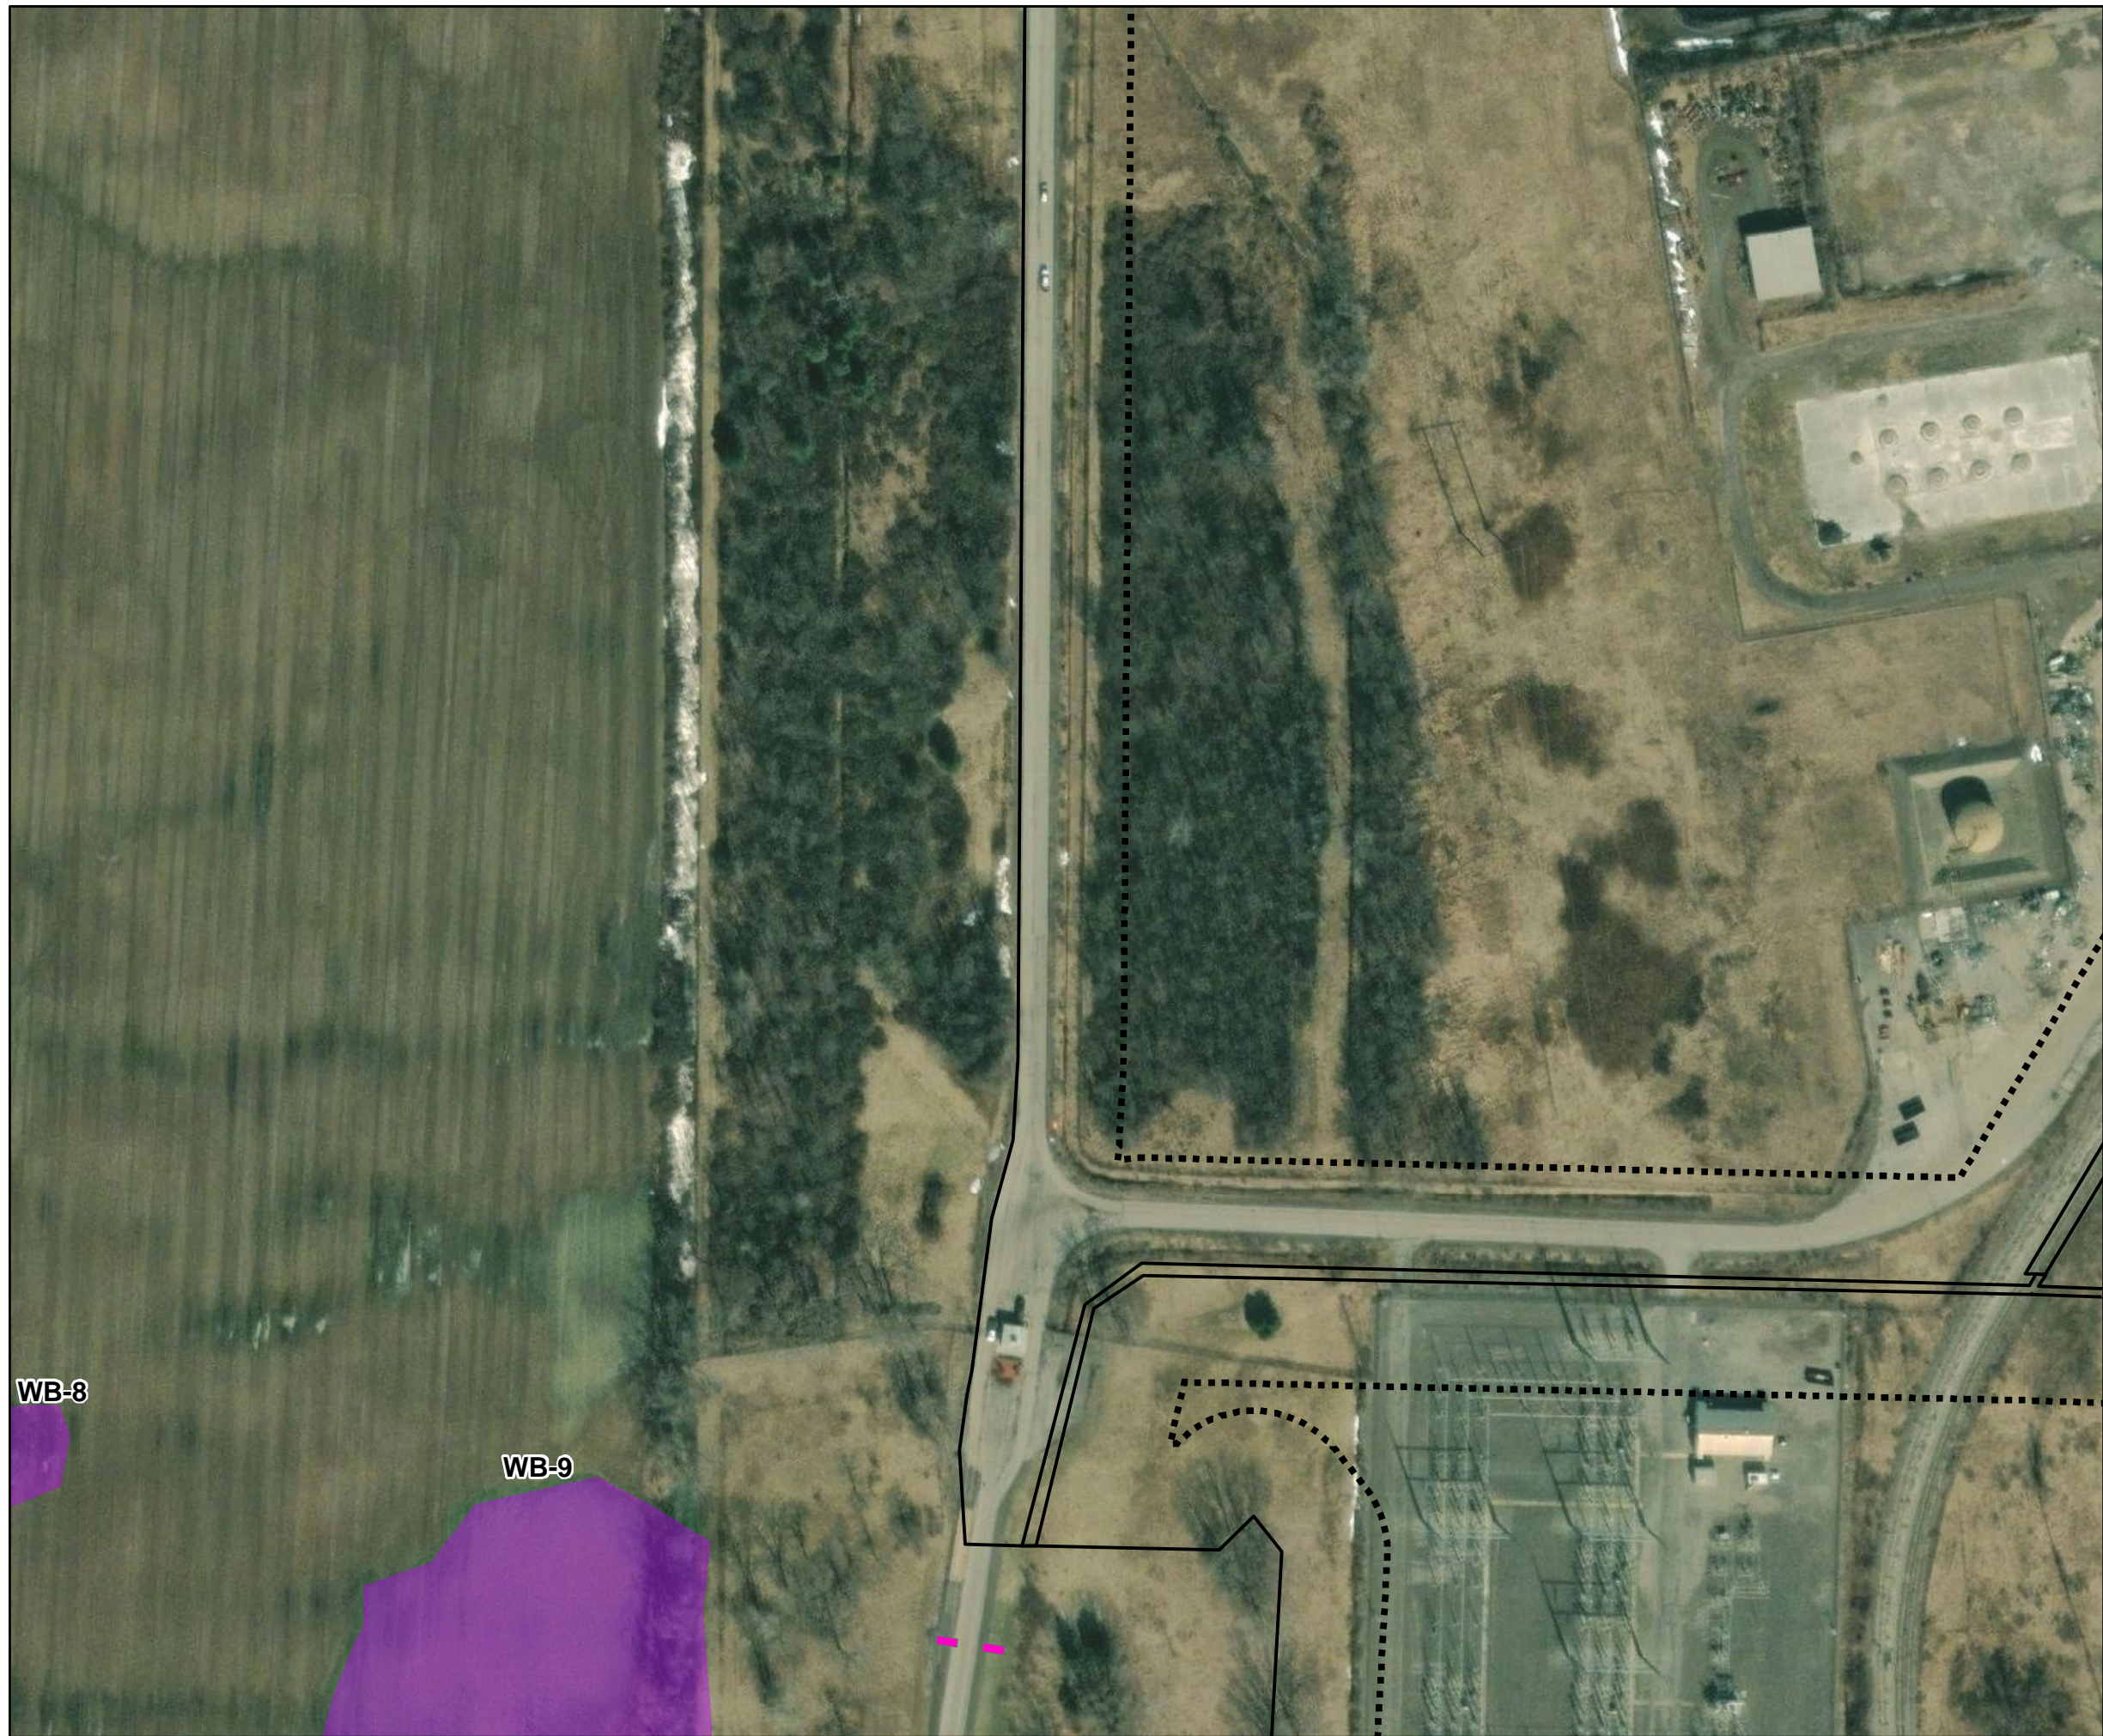

1. **Legend**
2. Facility Site
   - 100' Facility Buffer
   - HDD Pit Locations
   - Delineated Wetlands
   - PEM

Source: Esri, et. al., 2022; NYS GIS Civil Boundaries, Sept 2021

NOT FOR CONSTRUCTION