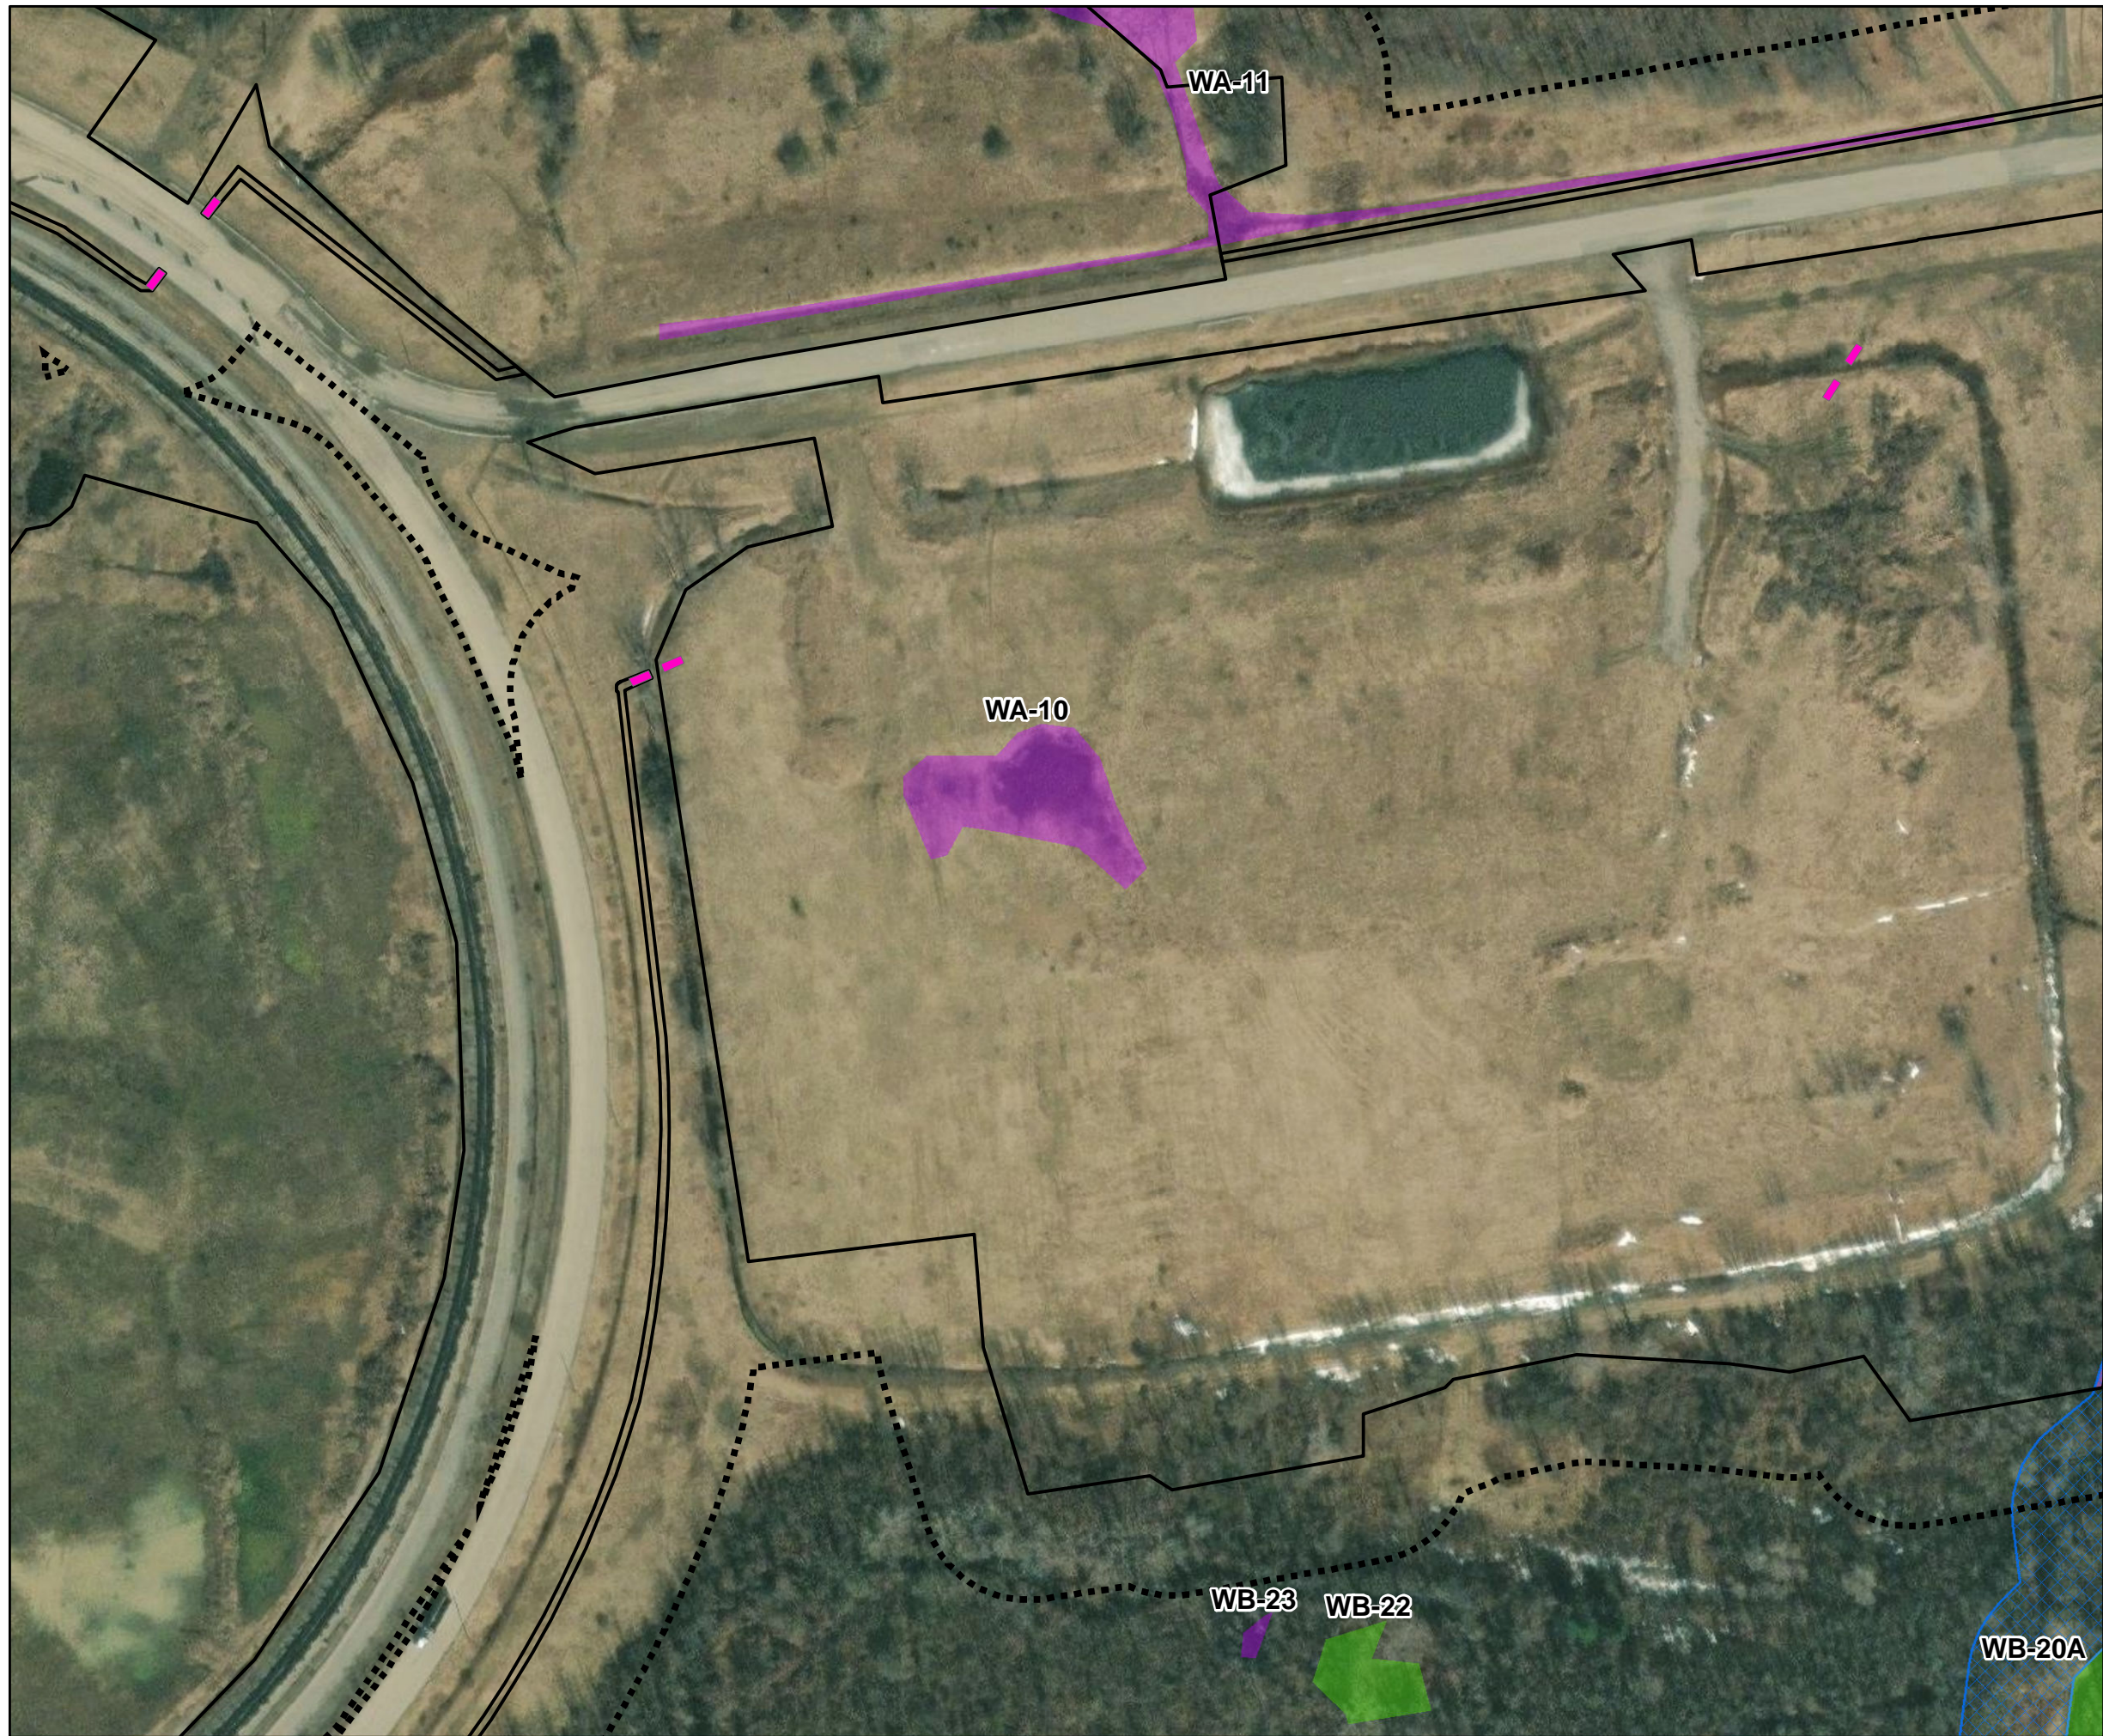

1. **Legend**
2. Facility Site
   - 100' Facility Buffer
   - HDD Pit Locations
   - **Jurisdiction**
   - ORES Jurisdictional
   - **State Regulated 100' Adjacent Area Activity**
   - Major Activity- Clearing of Forest
   - Minor Activity- Grading and Manipulation of Disturbed Areas
   - **Delineated Wetlands**
   - PEM
   - PFO
   - ORES Regulated Wetland Adjacent Area

Source: Esri, et. al., 2022; NYS GIS Civil Boundaries, Sept 2021

NOT FOR CONSTRUCTION