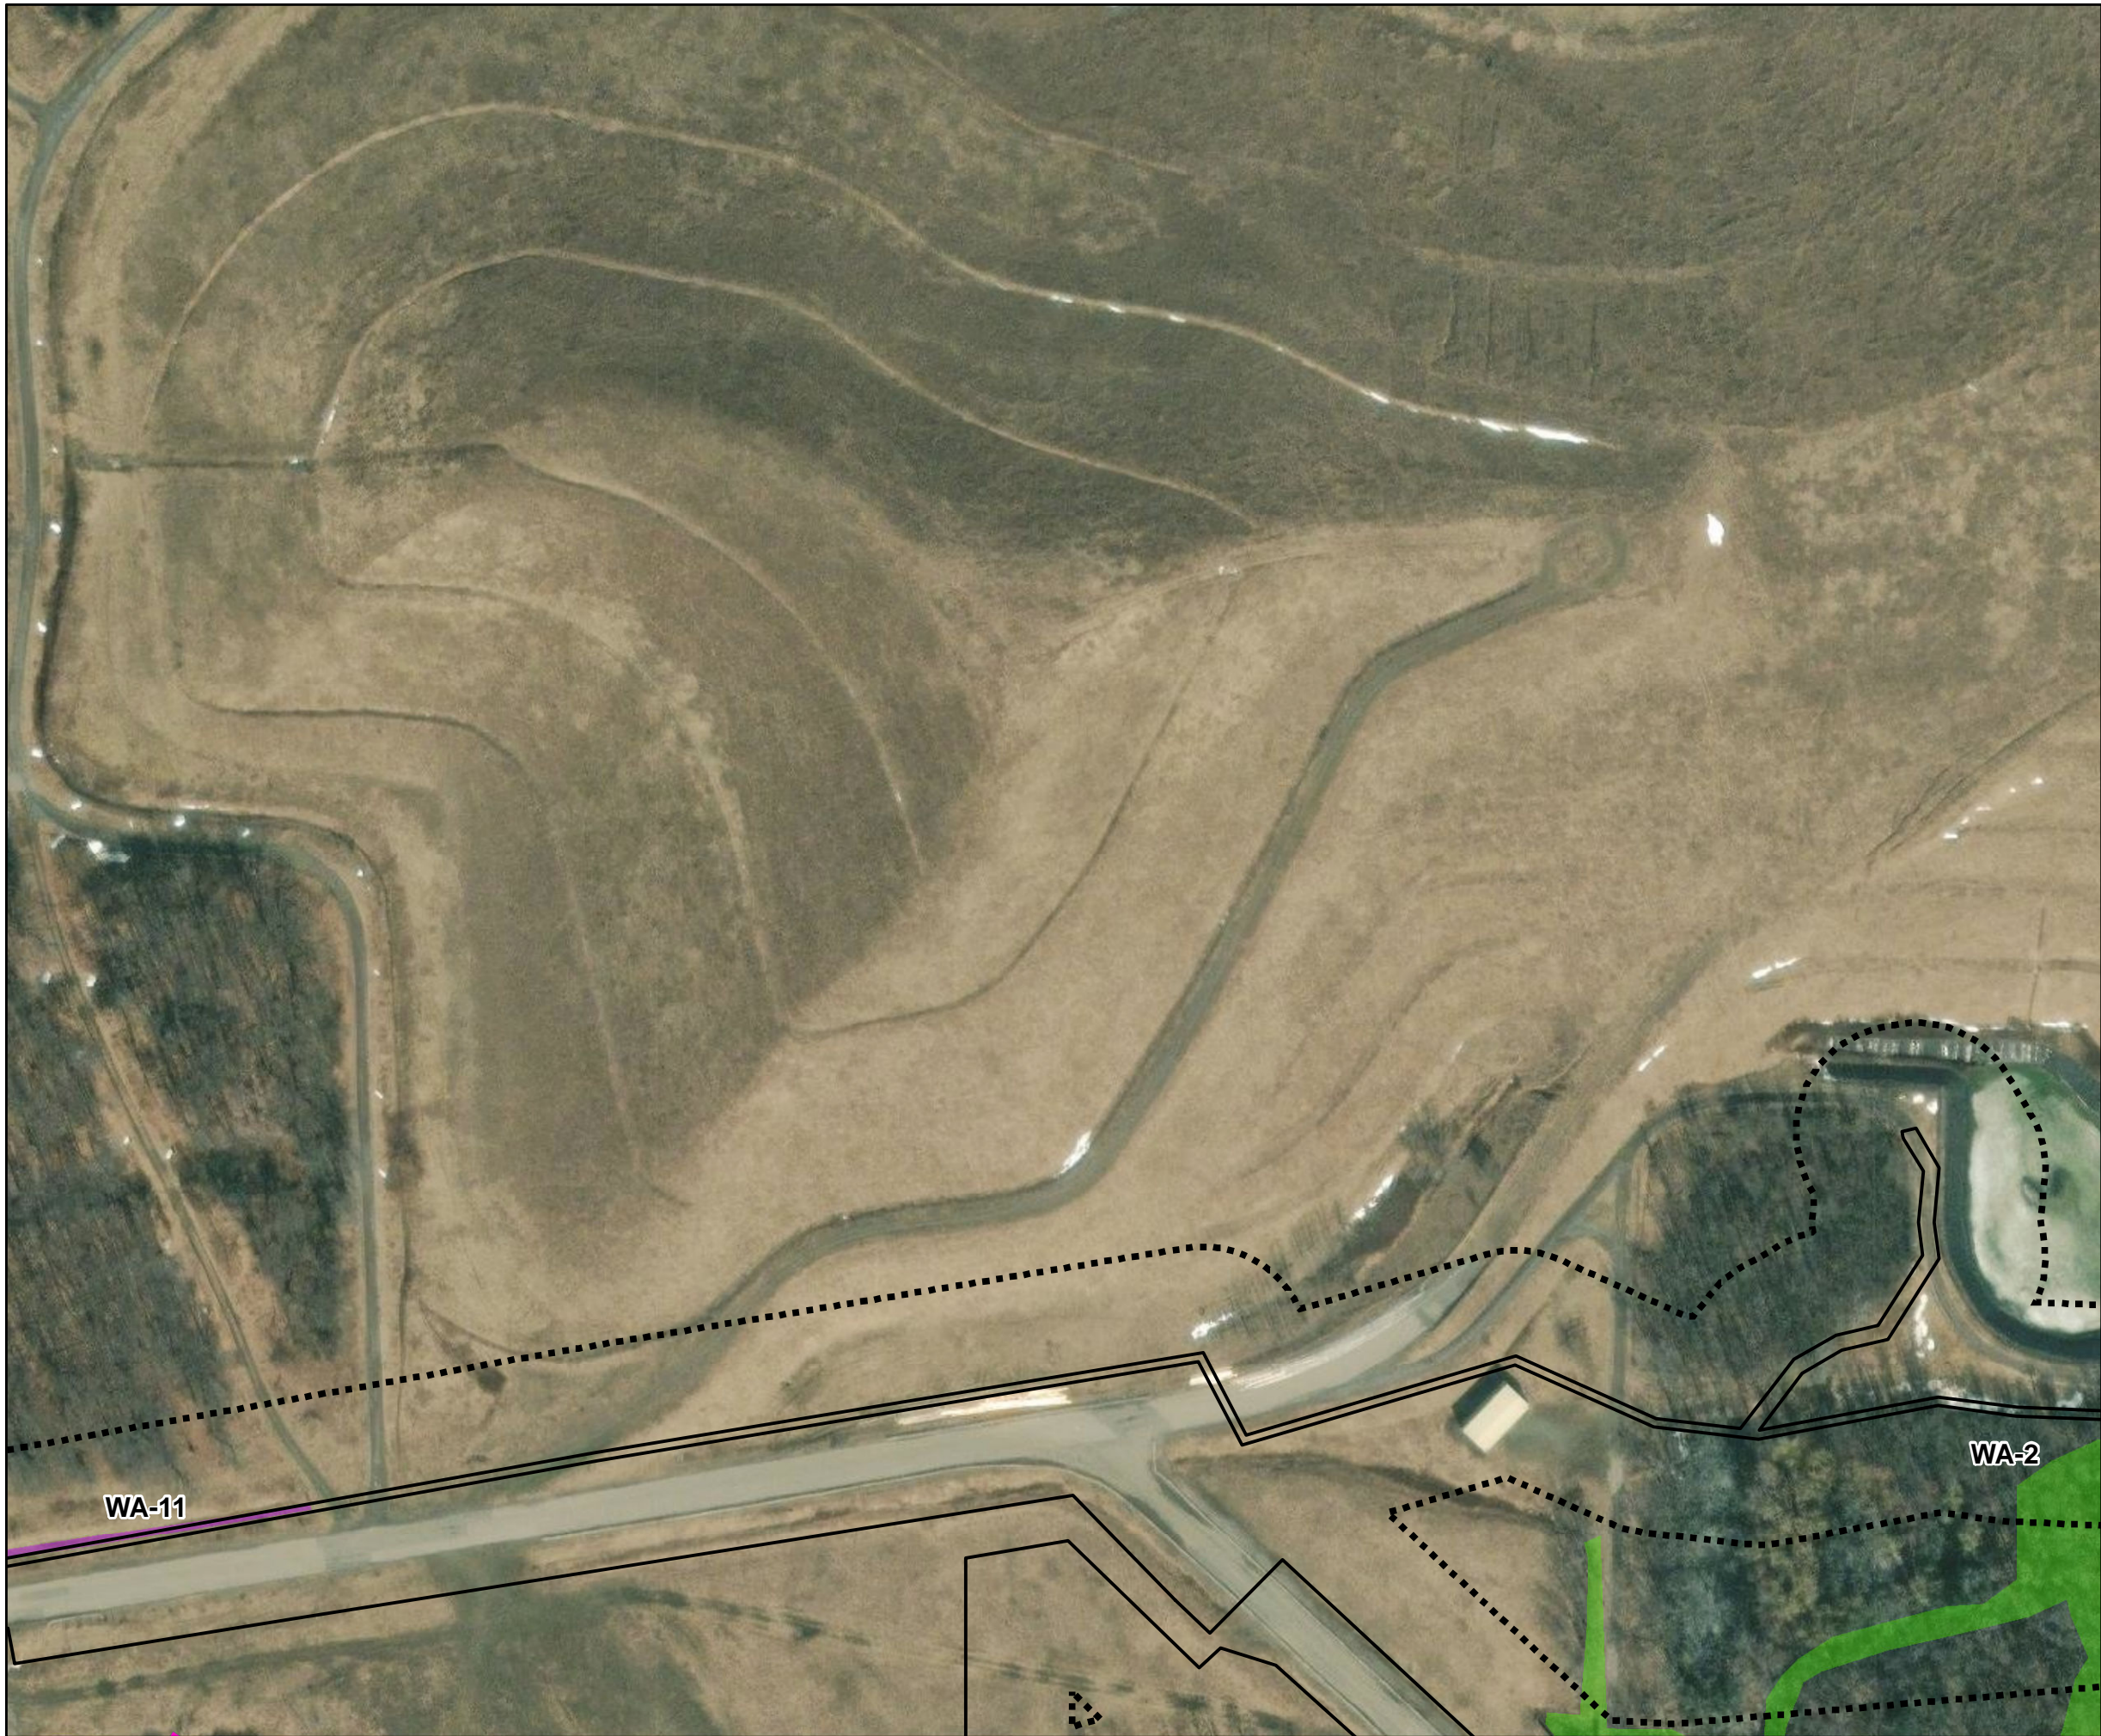

Legend

- Facility Site
- 100' Facility Buffer
- HDD Pit Locations
- **Delineated Wetlands**
- PEM
- PFO

Approximate Scale
0 200 Feet

**Figure 14-2
Map 10**

Wetland Activity Map

Somerset Solar
Niagara County, NY
August 2023

Source: Esri, et. al., 2022; NYS GIS Civil Boundaries, Sept 2021

NOT FOR CONSTRUCTION