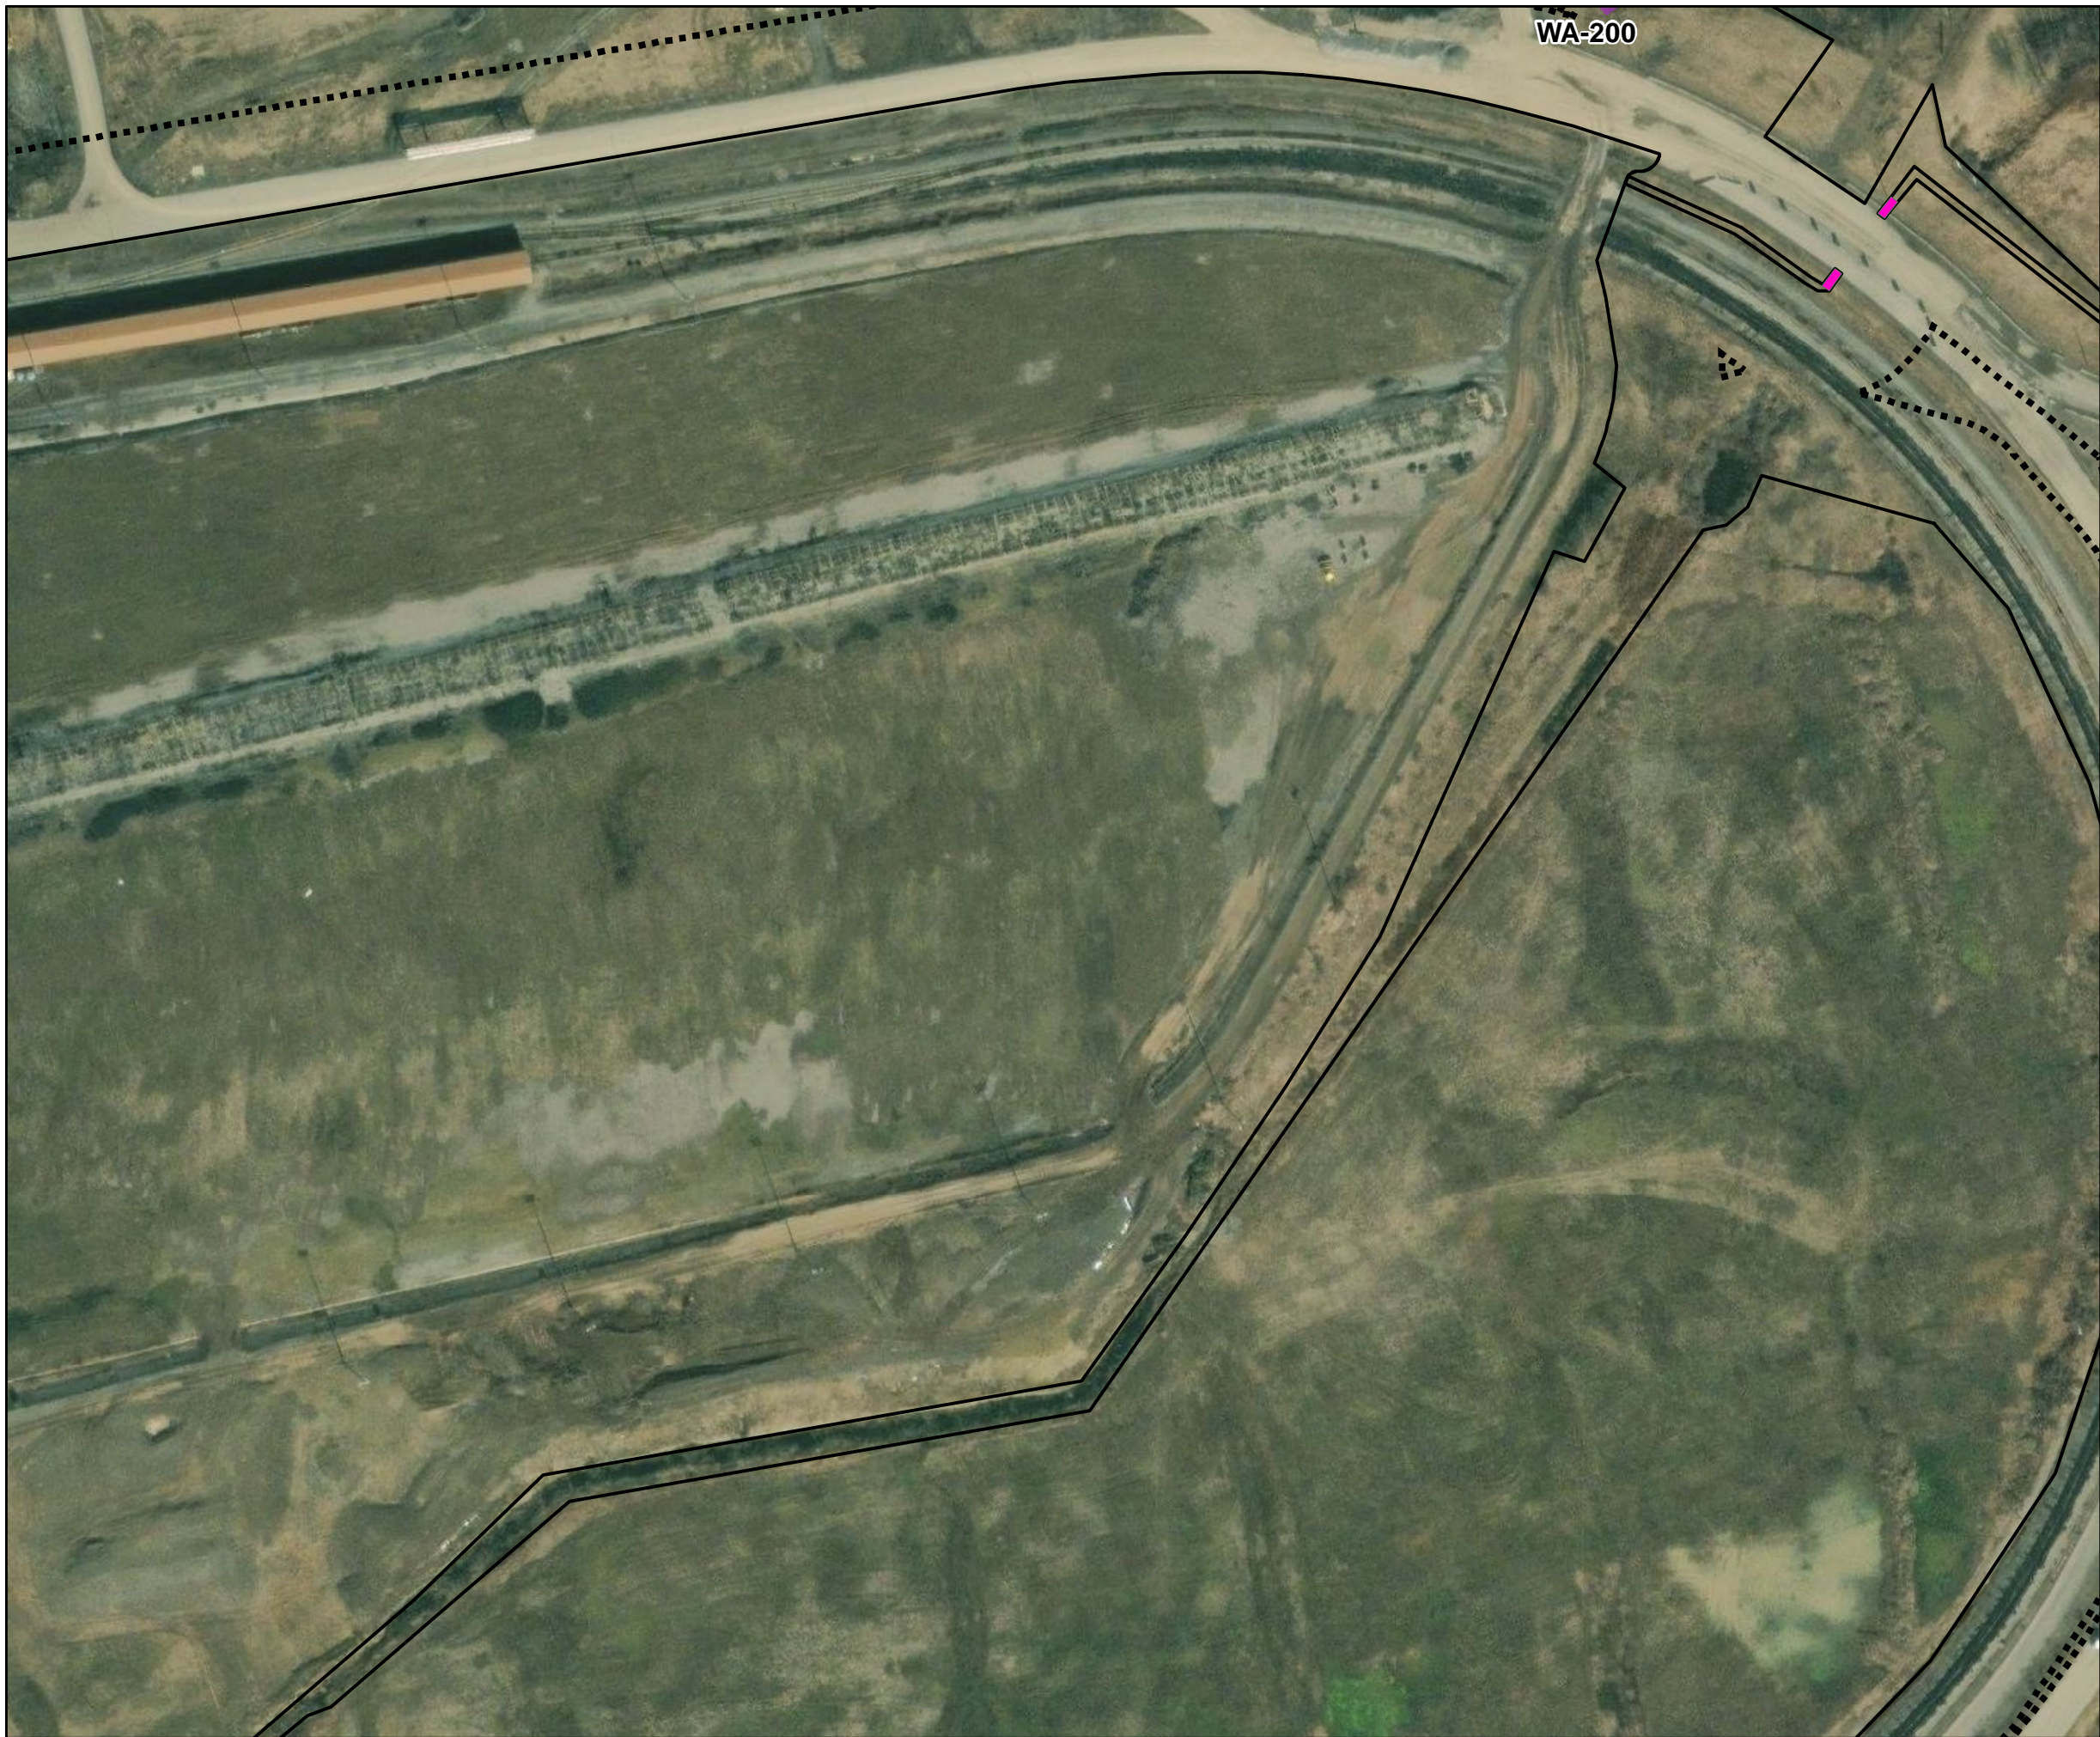

Legend

- Facility Site
- 100' Facility Buffer
- HDD Pit Locations
- Delineated Wetlands
- PEM

**Figure 14-2
Map 16**

Wetland Activity Map

Somerset Solar
Niagara County, NY
August 2023

Source: Esri, et. al., 2022; NYS GIS Civil Boundaries, Sept 2021

NOT FOR CONSTRUCTION