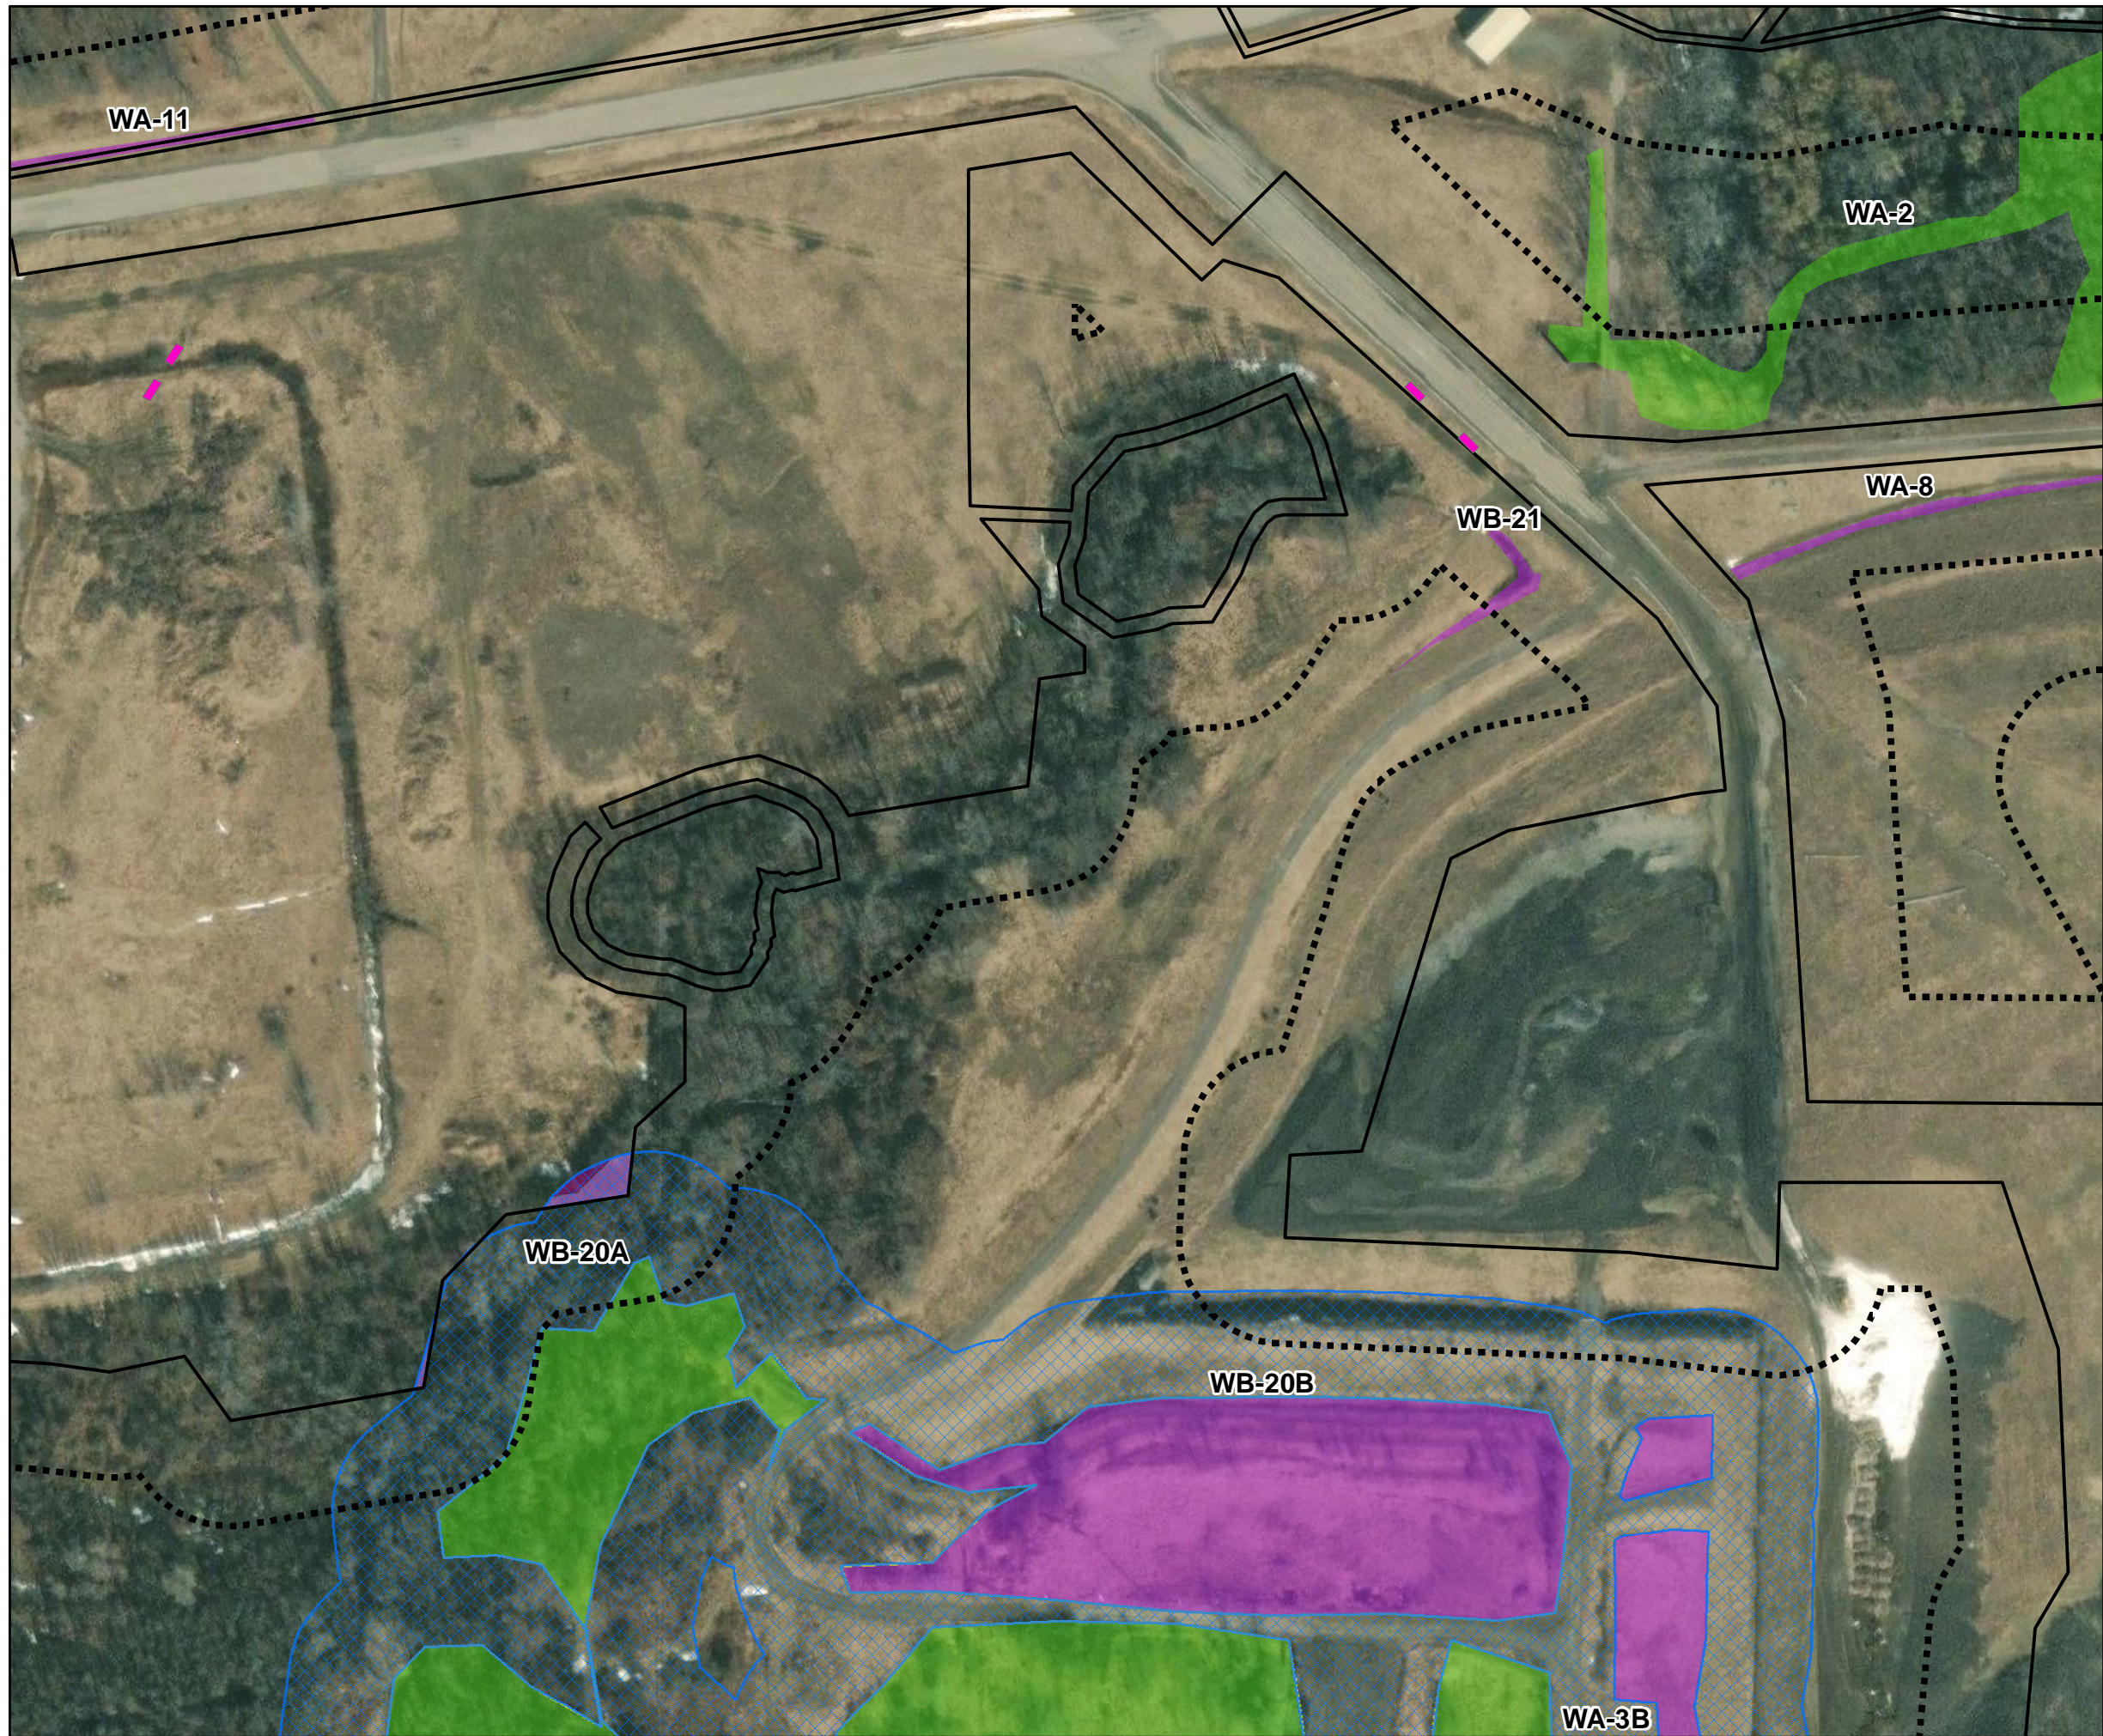

Somerset Solar
Niagara County, NY
August 2023

Source: Esri, et. al., 2022; NYS GIS Civil Boundaries, Sept 2021

NOT FOR CONSTRUCTION

- Legend**
- Facility Site
 - 100' Facility Buffer
 - HDD Pit Locations
 - Jurisdiction**
 - ORES Jurisdictional
 - State Regulated 100' Adjacent Area Activity**
 - Major Activity- Clearing of Forest
 - Minor Activity- Grading and Manipulation of Disturbed Areas
 - Delineated Wetlands**
 - PEM
 - PFO
 - ORES Regulated Wetland Adjacent Area

Figure 14-2
Map 17
 Wetland Activity Map
 Somerset Solar
 Niagara County, NY
 August 2023

Source: Esri, et. al., 2022; NYS GIS Civil Boundaries, Sept 2021

NOT FOR CONSTRUCTION

- Legend**
- Facility Site
 - 100' Facility Buffer
 - HDD Pit Locations
 - Jurisdiction**
 - ORES Jurisdictional
 - State Regulated 100' Adjacent Area Activity**
 - Major Activity- Clearing of Forest
 - Minor Activity- Grading and Manipulation of Disturbed Areas
 - Delineated Wetlands**
 - PEM
 - PFO
 - ORES Regulated Wetland Adjacent Area