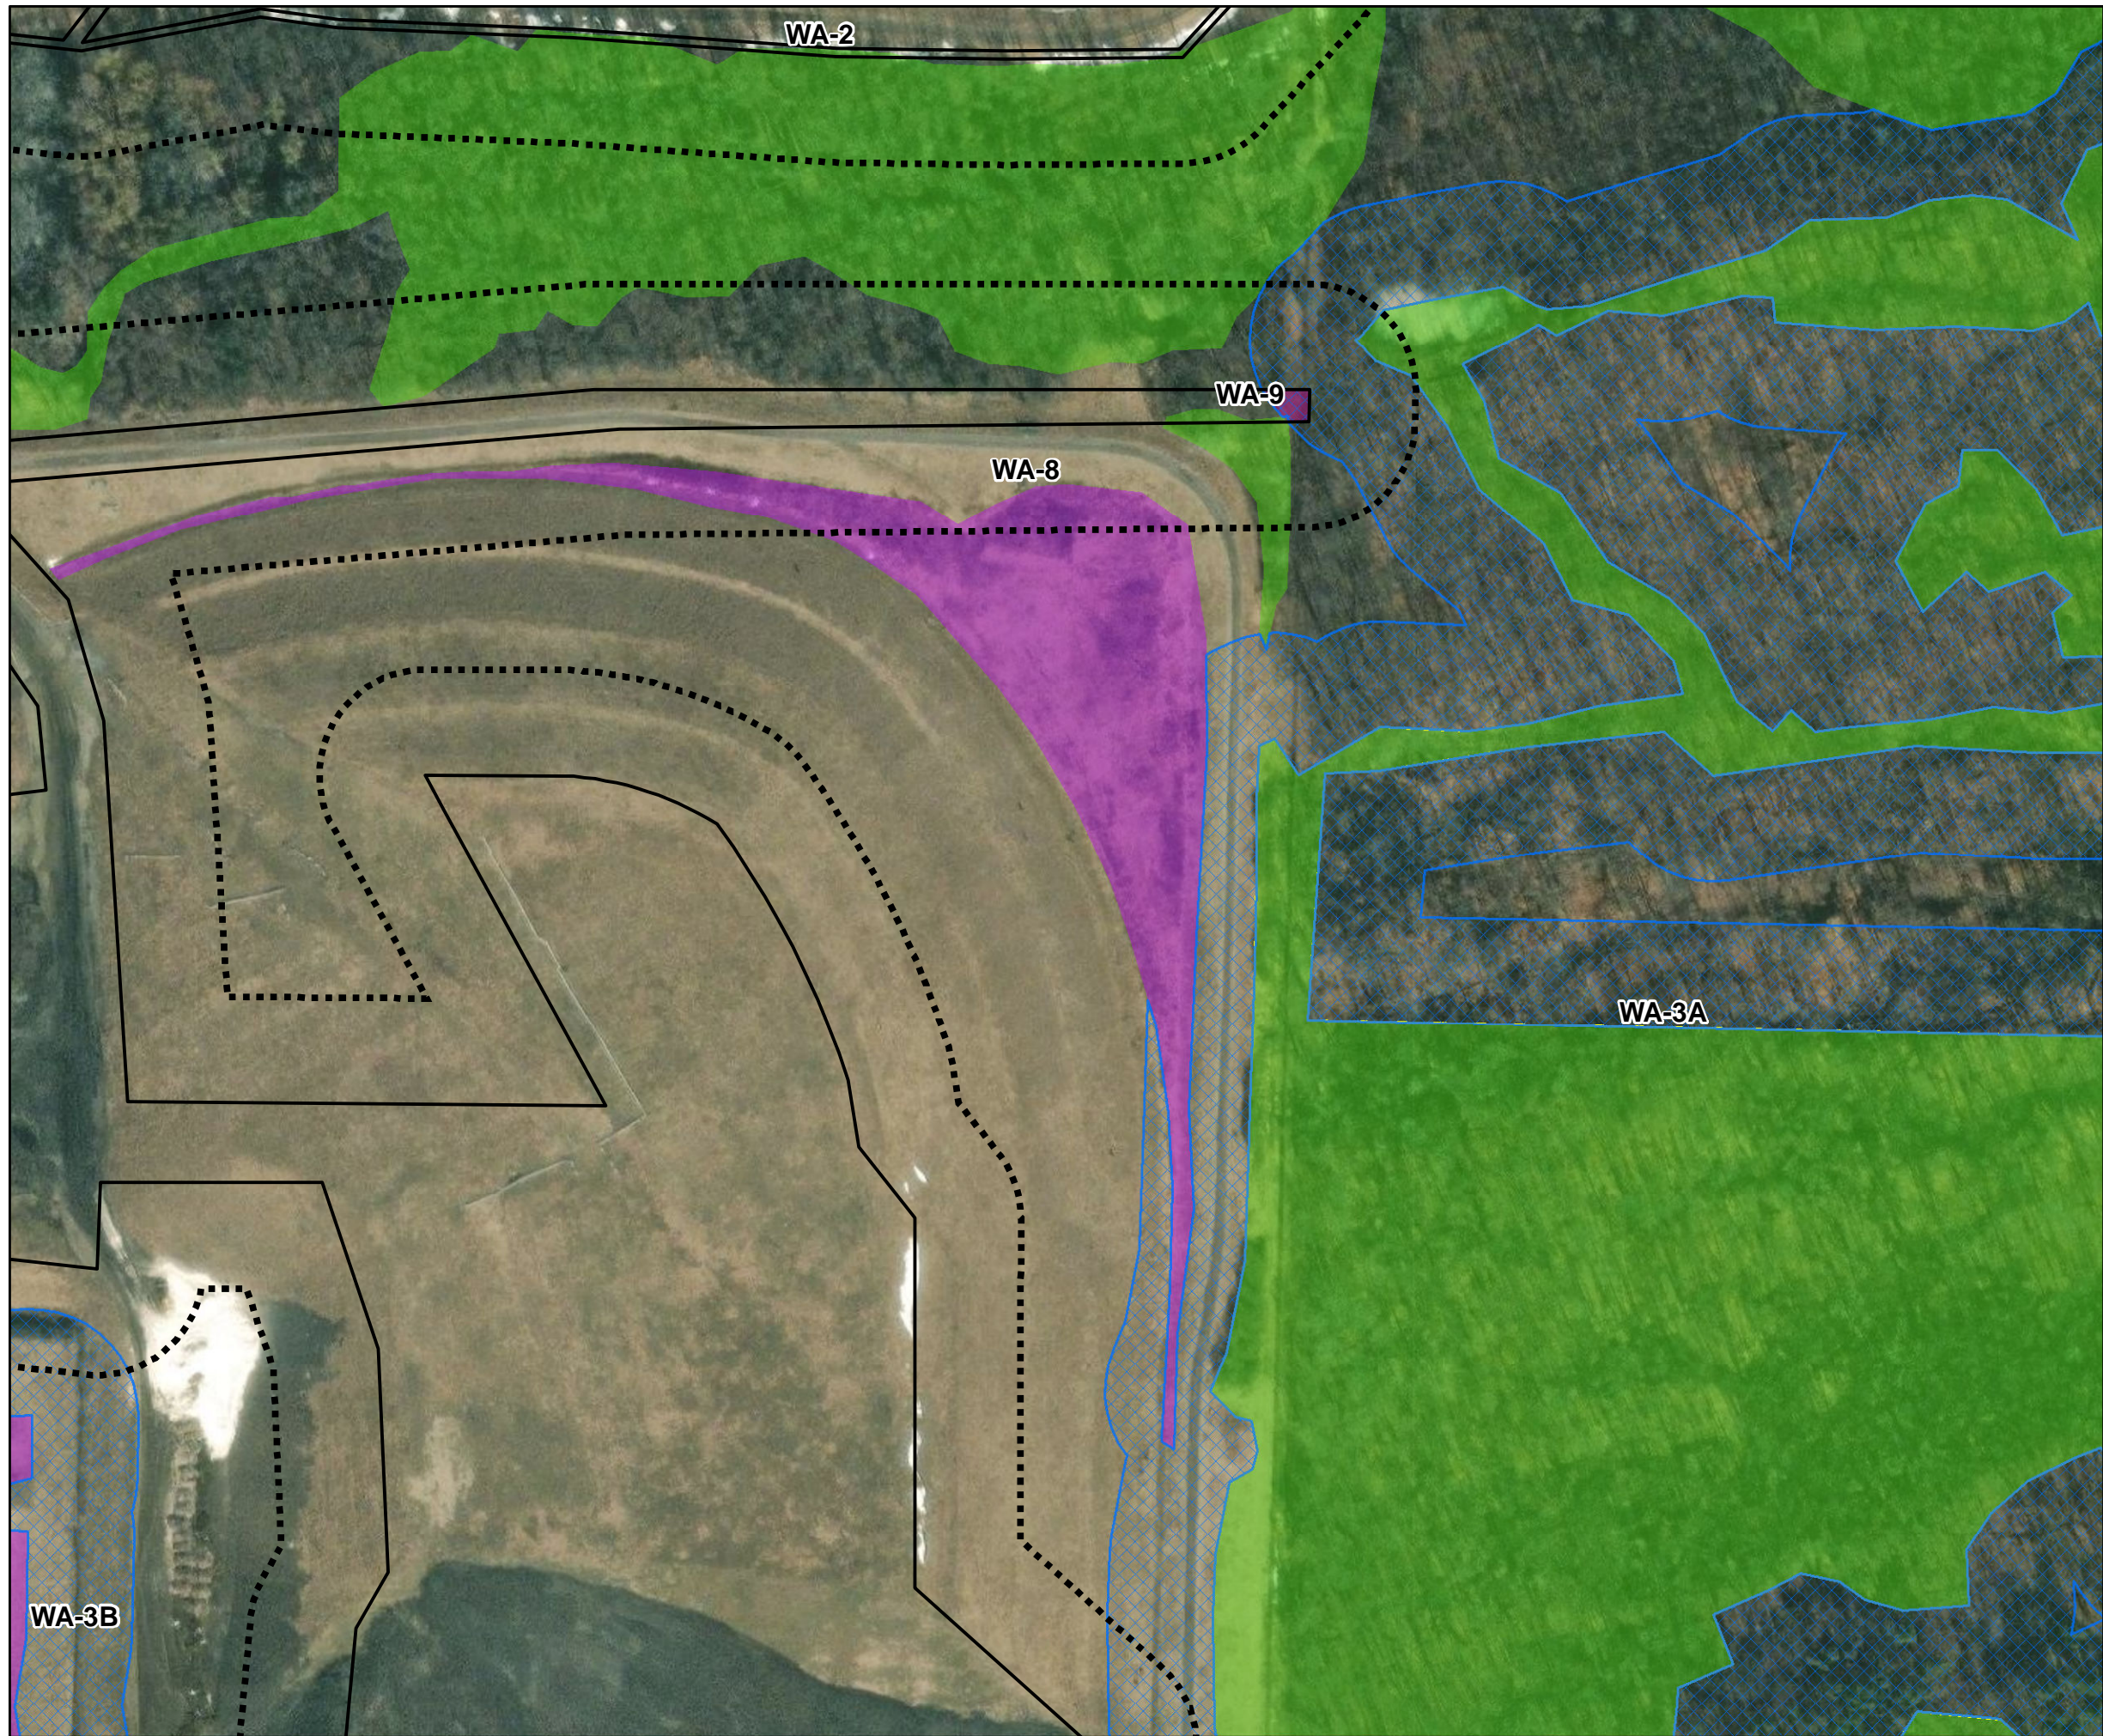

1. **Legend**
2. Facility Site
   - 100' Facility Buffer
   - **Jurisdiction**
   - ORES Jurisdictional
   - **State Regulated 100' Adjacent Area Activity**
   - Minor Activity- Grading and Manipulation of Disturbed Areas
   - **Delineated Wetlands**
   - PEM
   - PFO
   - ORES Regulated Wetland Adjacent Area

Source: Esri, et. al., 2022; NYS GIS Civil Boundaries, Sept 2021

NOT FOR CONSTRUCTION