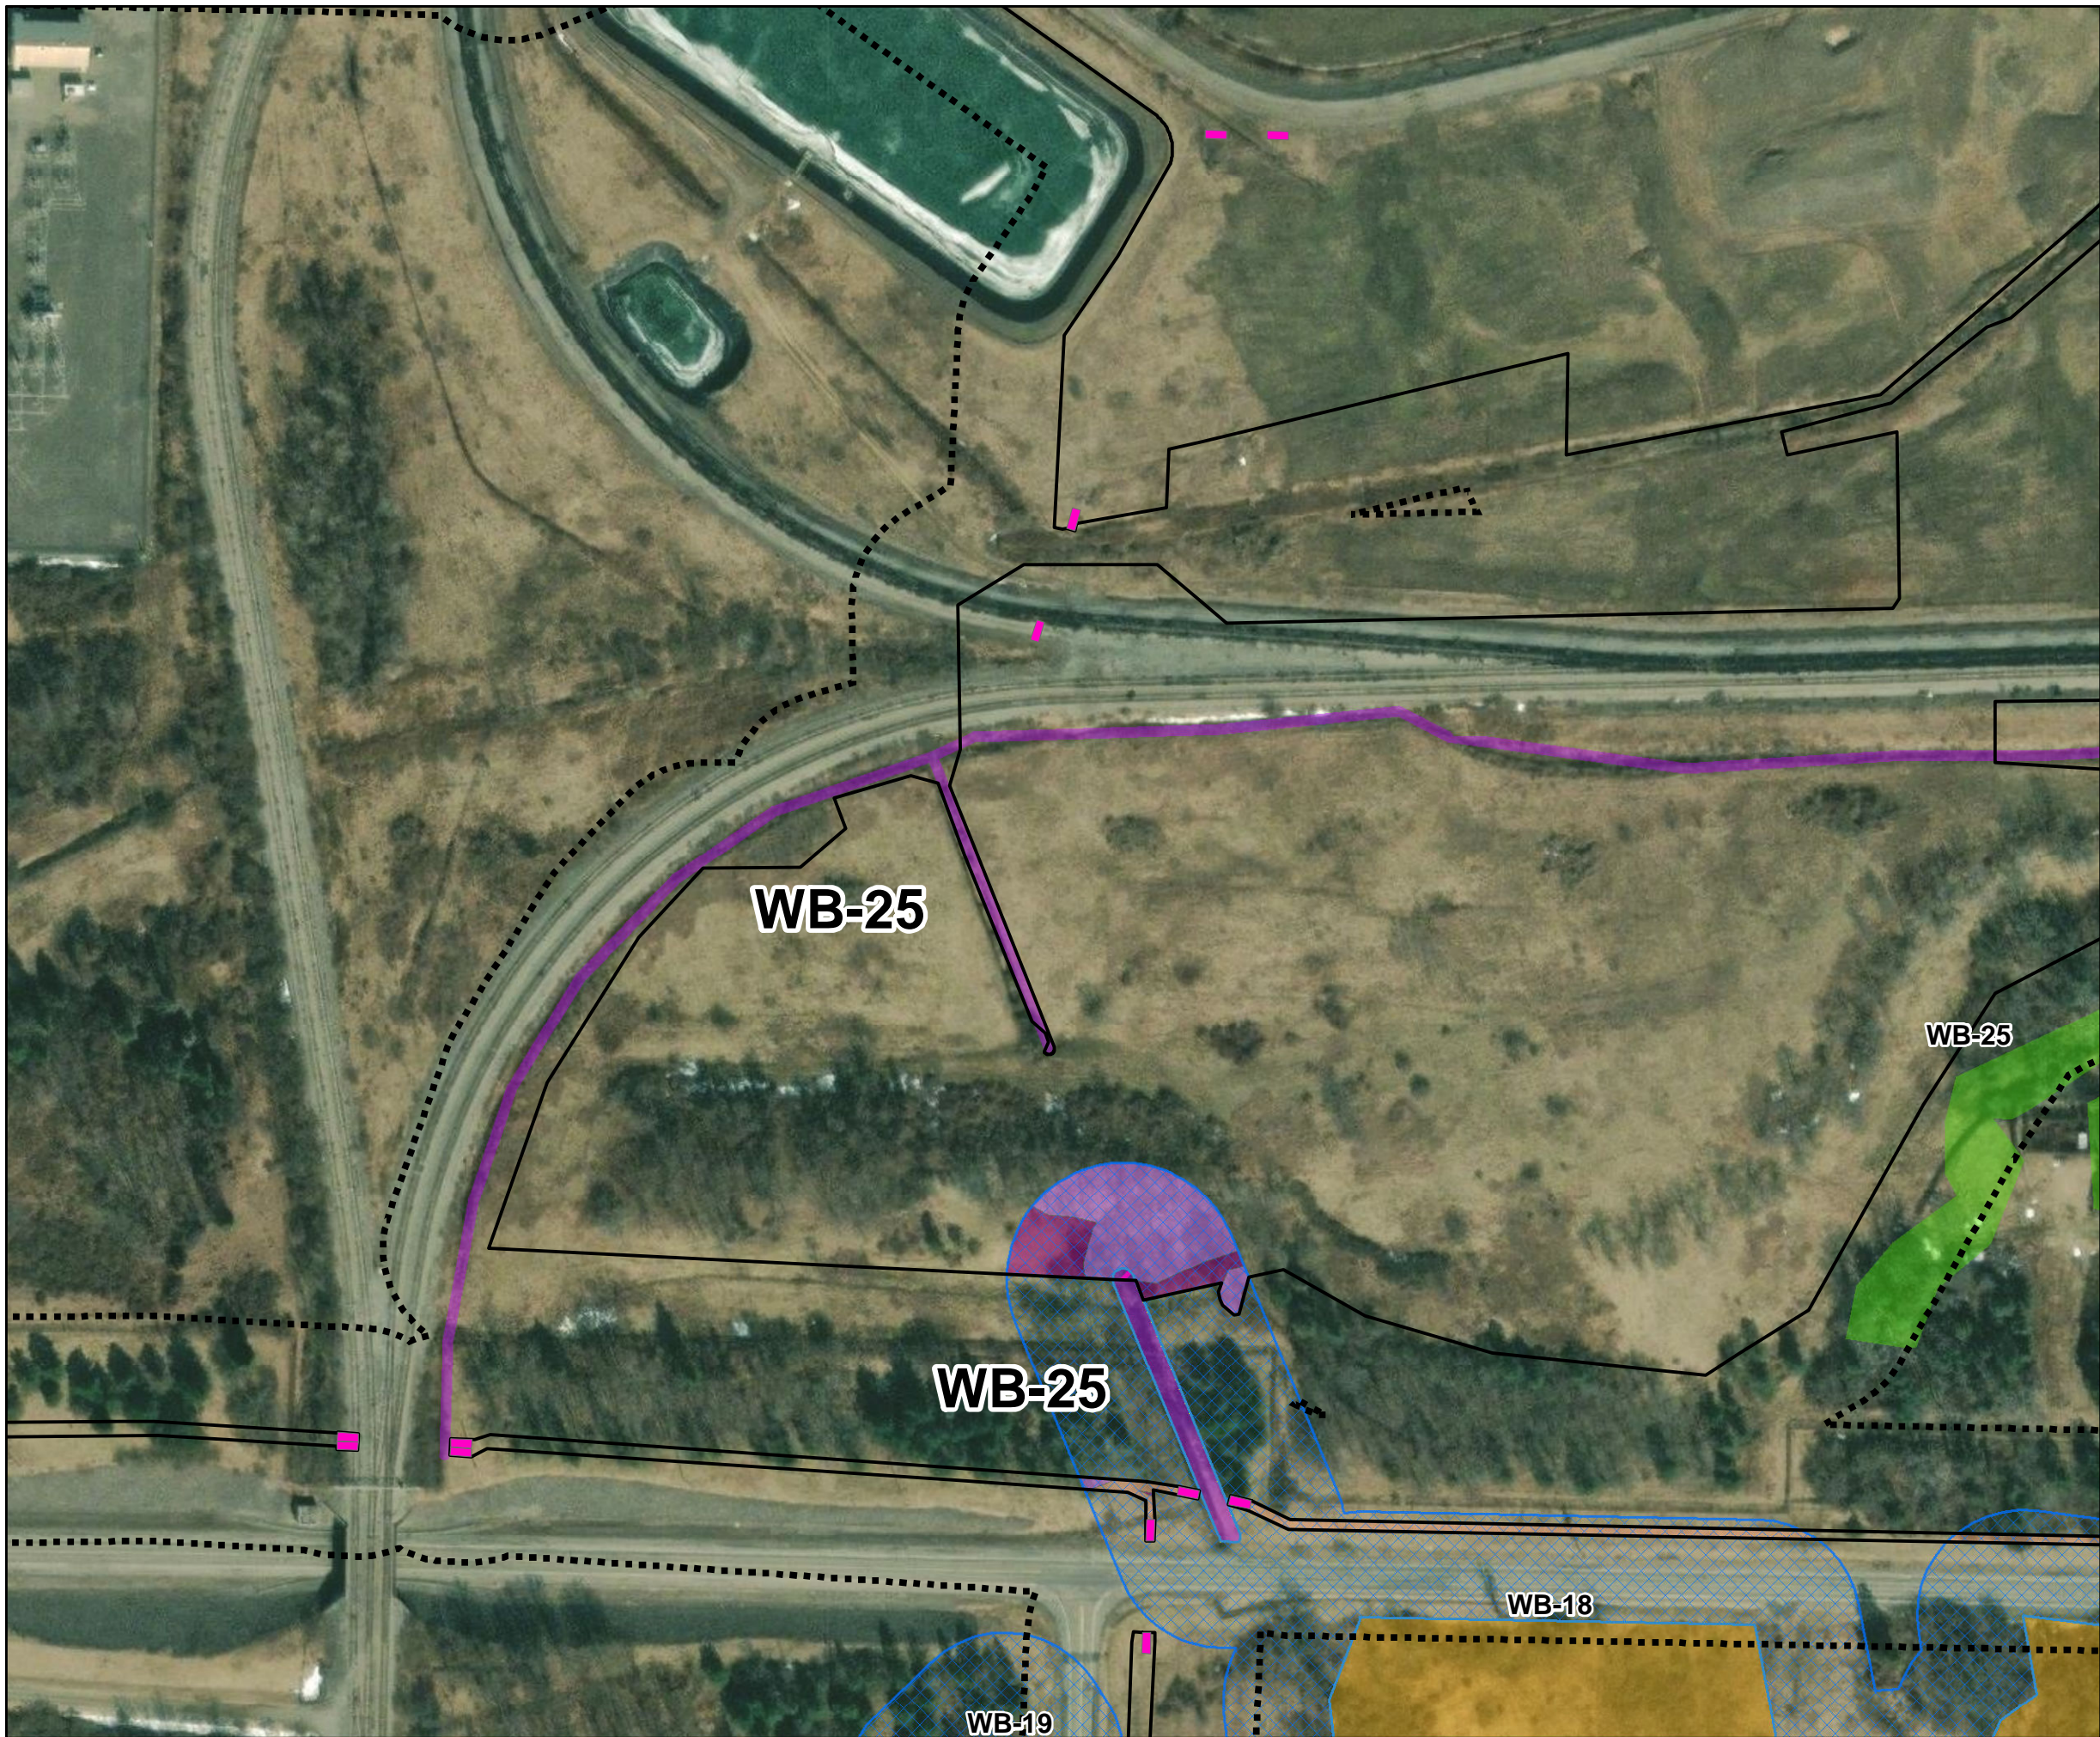

Figure 14-2
Map 20
Wetland Activity Map
Somerset Solar
Niagara County, NY
August 2023

Source: Esri, et. al., 2022; NYS GIS Civil Boundaries, Sept 2021

NOT FOR CONSTRUCTION

- Legend**
- Facility Site
 - 100' Facility Buffer
 - HDD Pit Locations
 - Delineated Wetlands**
 - PEM

Figure 14-2
Map 21
 Wetland Activity Map
 Somerset Solar
 Niagara County, NY
 August 2023

Source: Esri, et. al., 2022; NYS GIS Civil Boundaries, Sept 2021

NOT FOR CONSTRUCTION

- Legend**
- Facility Site
 - 100' Facility Buffer
 - HDD Pit Locations
 - Jurisdiction**
 - ORES Jurisdictional
 - State Jurisdictional Wetland Activity**
 - Major Activity- Clearing of Forest
 - Avoidance Area
 - State Regulated 100' Adjacent Area Activity**
 - Major Activity- Clearing of Forest
 - Major Activity- Power Interconnections
 - Minor Activity- Grading and Manipulation of Disturbed Areas
 - Delineated Wetlands**
 - PEM
 - PFO
 - PSS
 - ORES Regulated Wetland Adjacent Area