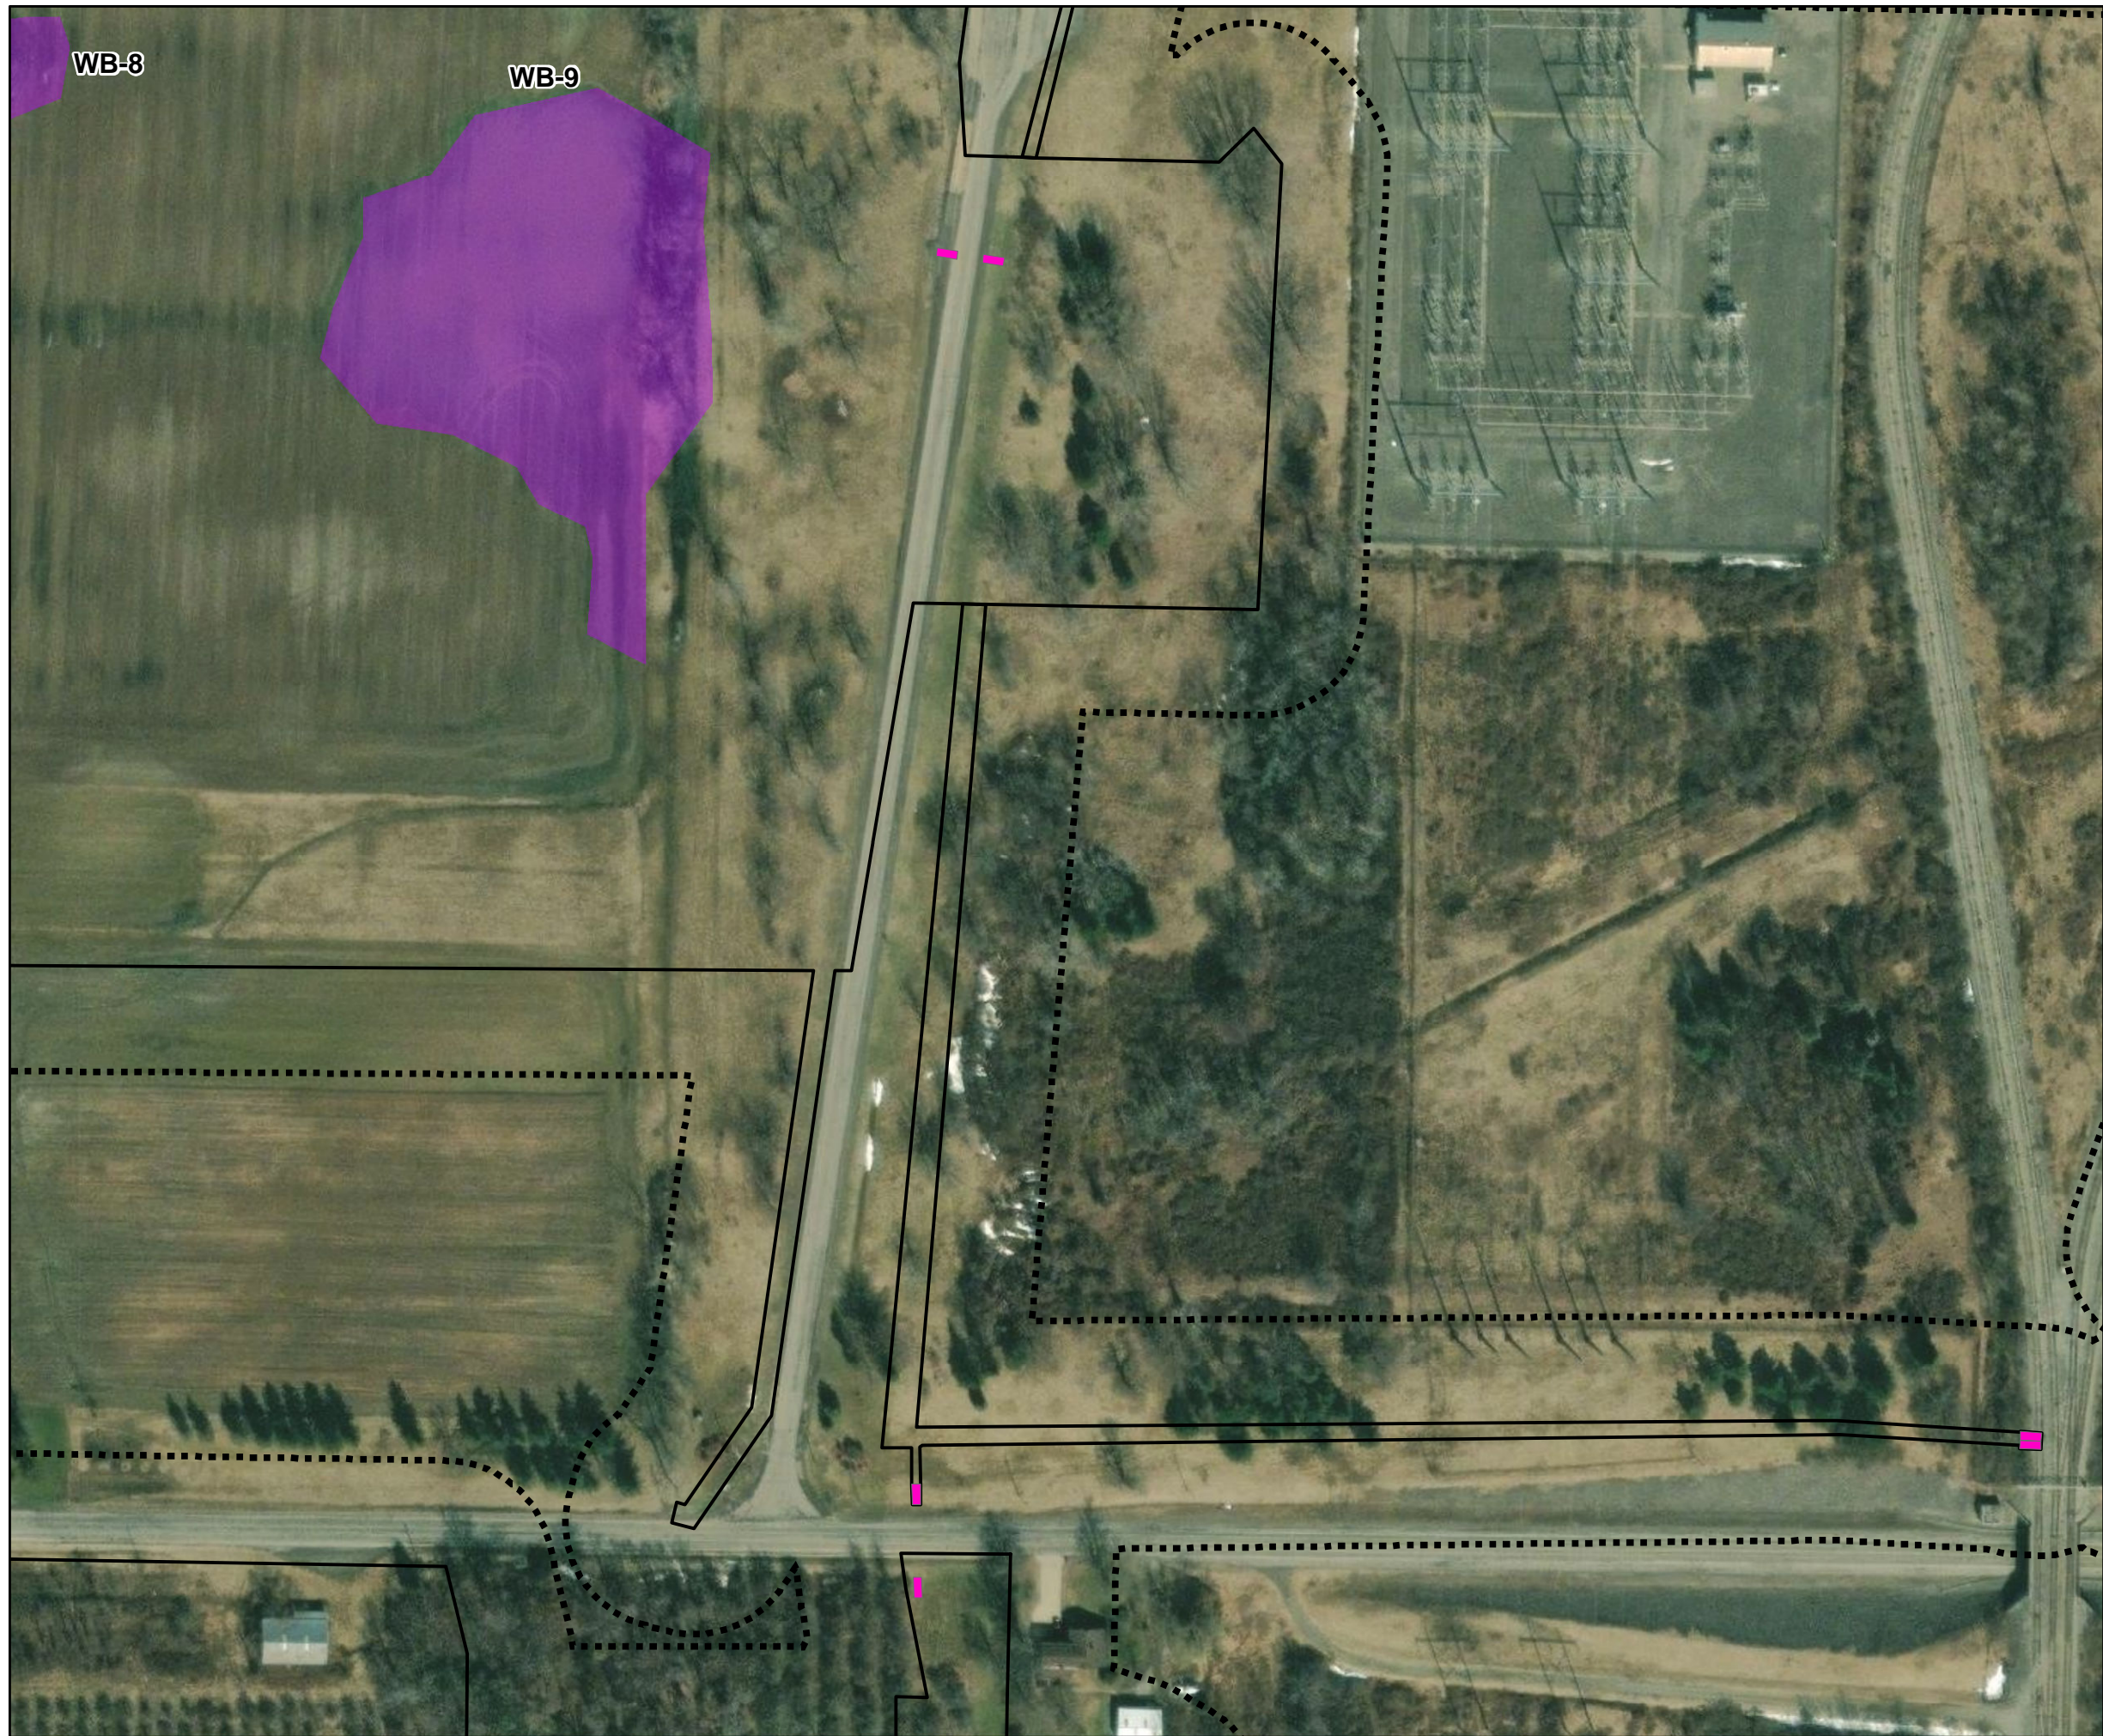

1. **Legend**
2. Facility Site
   - 100' Facility Buffer
   - HDD Pit Locations
   - **Delineated Wetlands**
   - PEM

Source: Esri, et. al., 2022; NYS GIS Civil Boundaries, Sept 2021

NOT FOR CONSTRUCTION