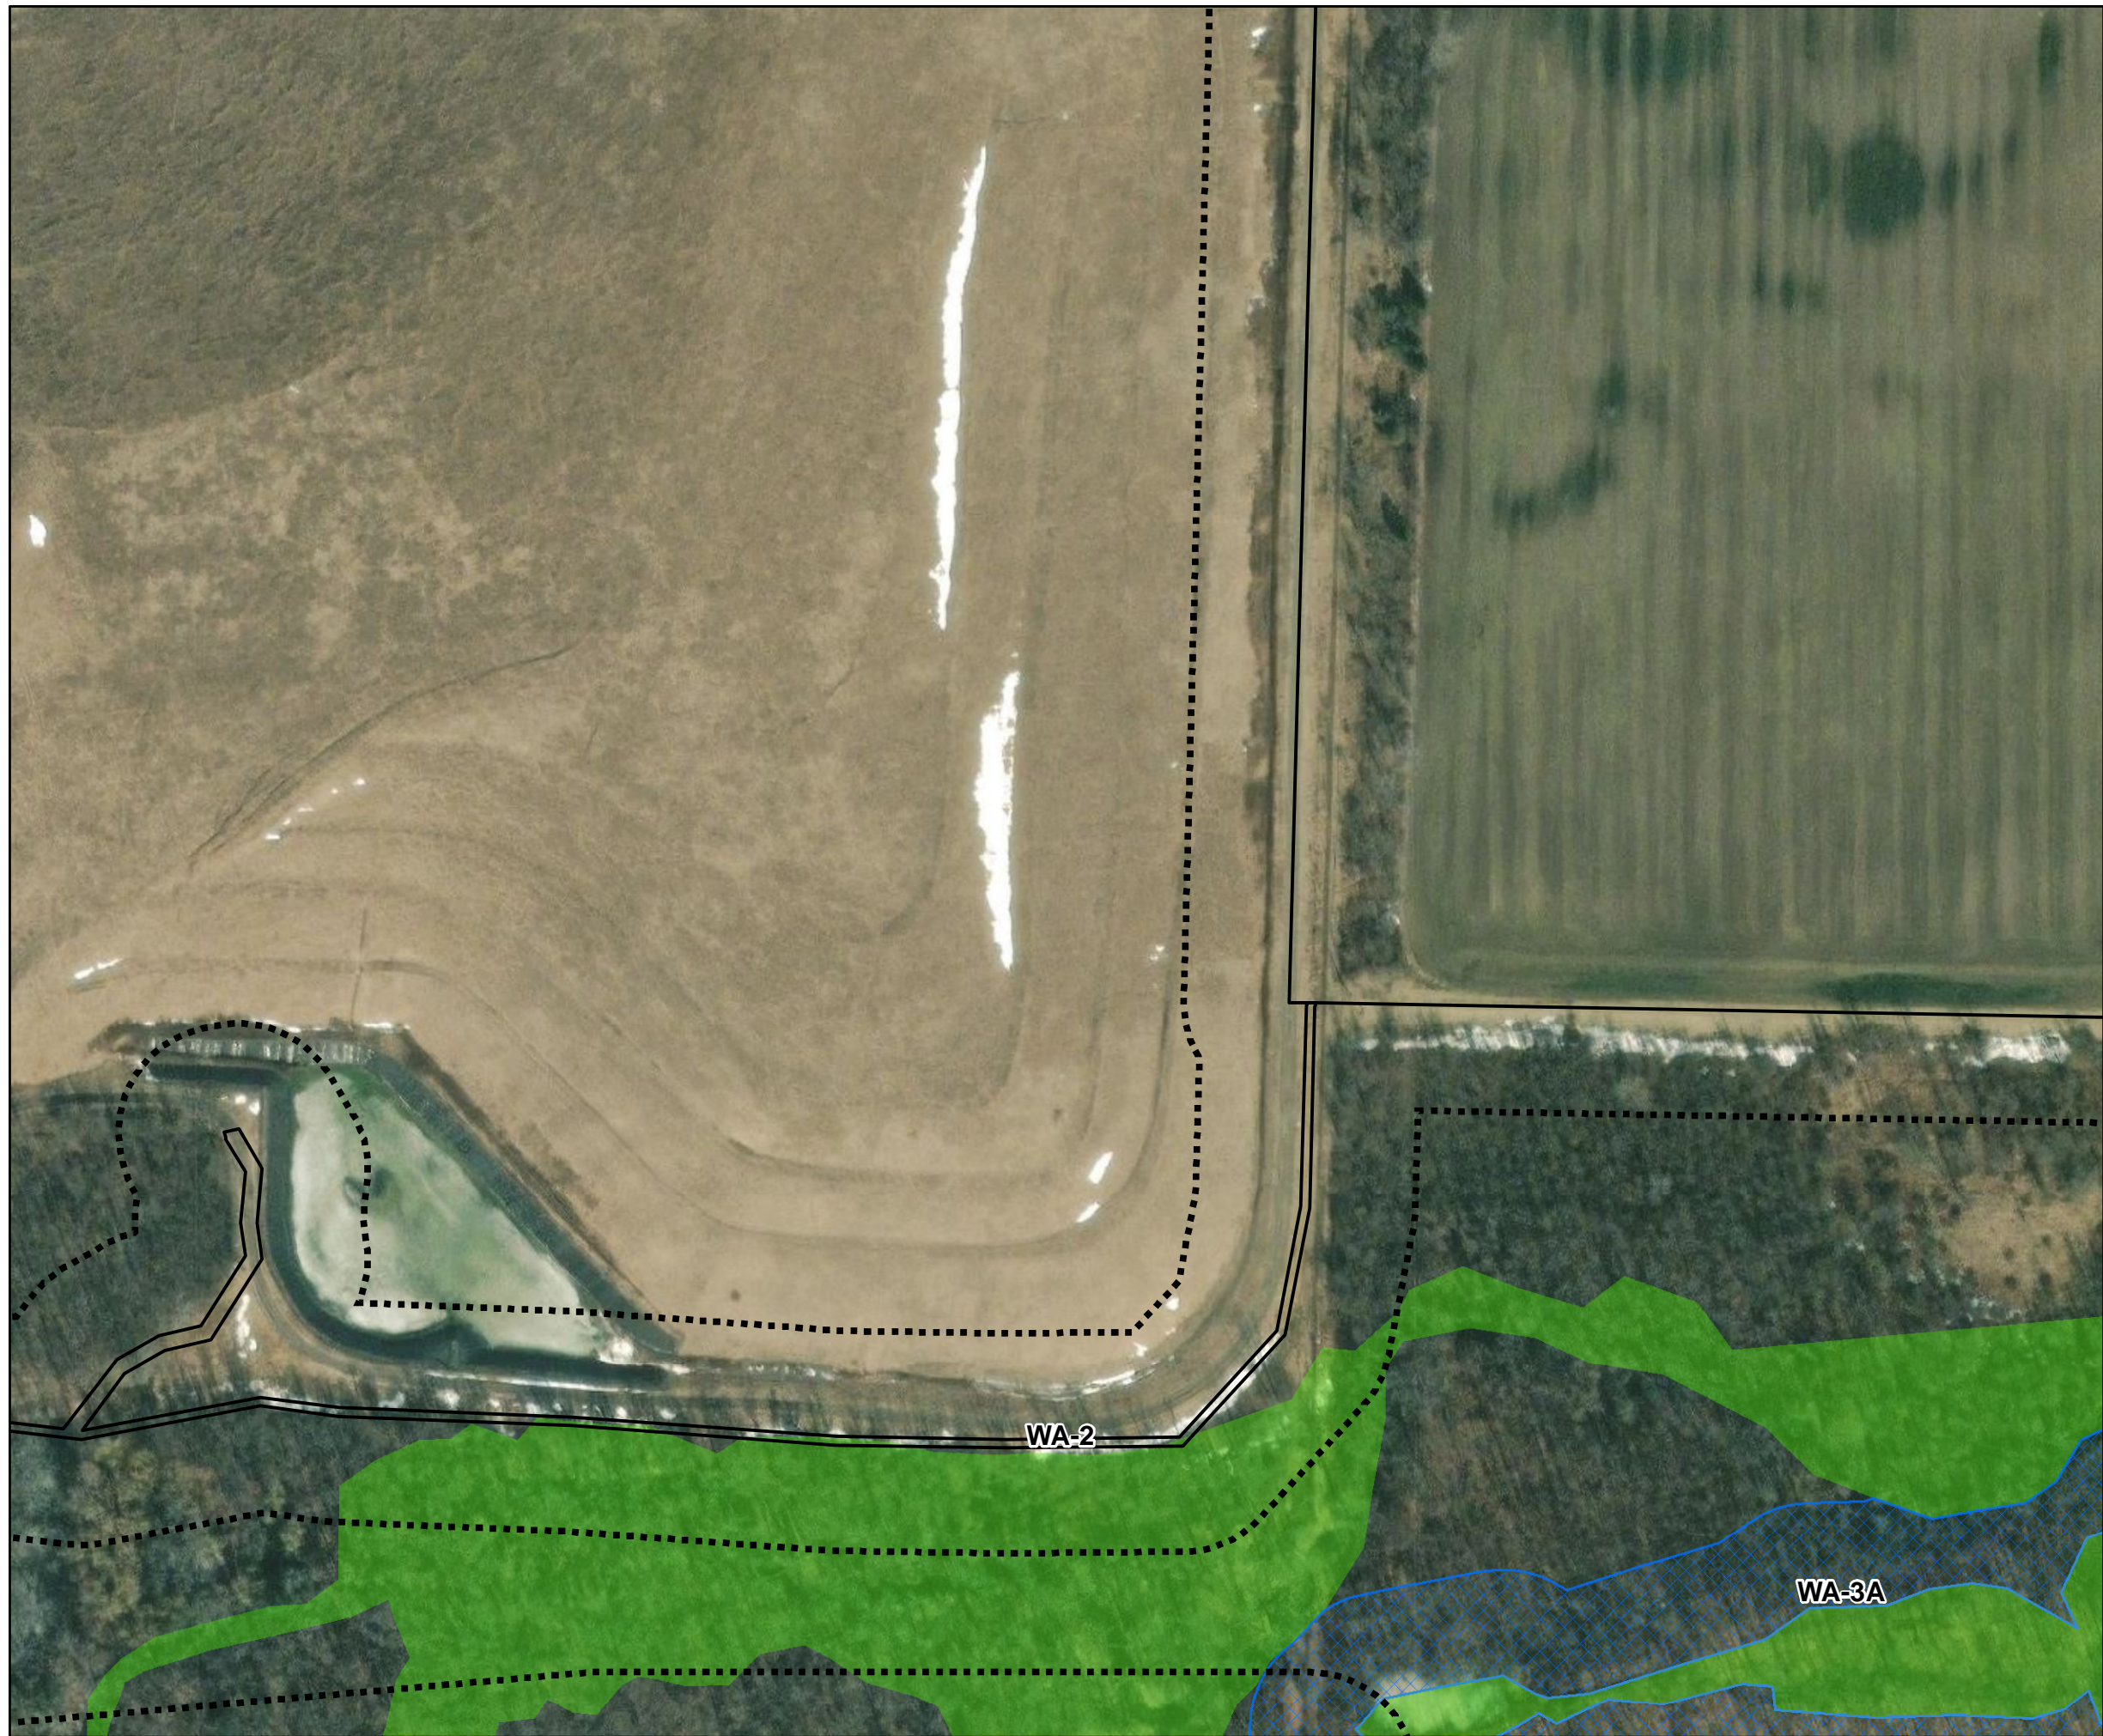

Approximate Scale
 0 200 Feet

**Figure 14-2
 Map 10**

Wetland Activity Map

Somerset Solar
 Niagara County, NY
 August 2023

Source: Esri, et. al., 2022; NYS GIS Civil Boundaries, Sept 2021

NOT FOR CONSTRUCTION