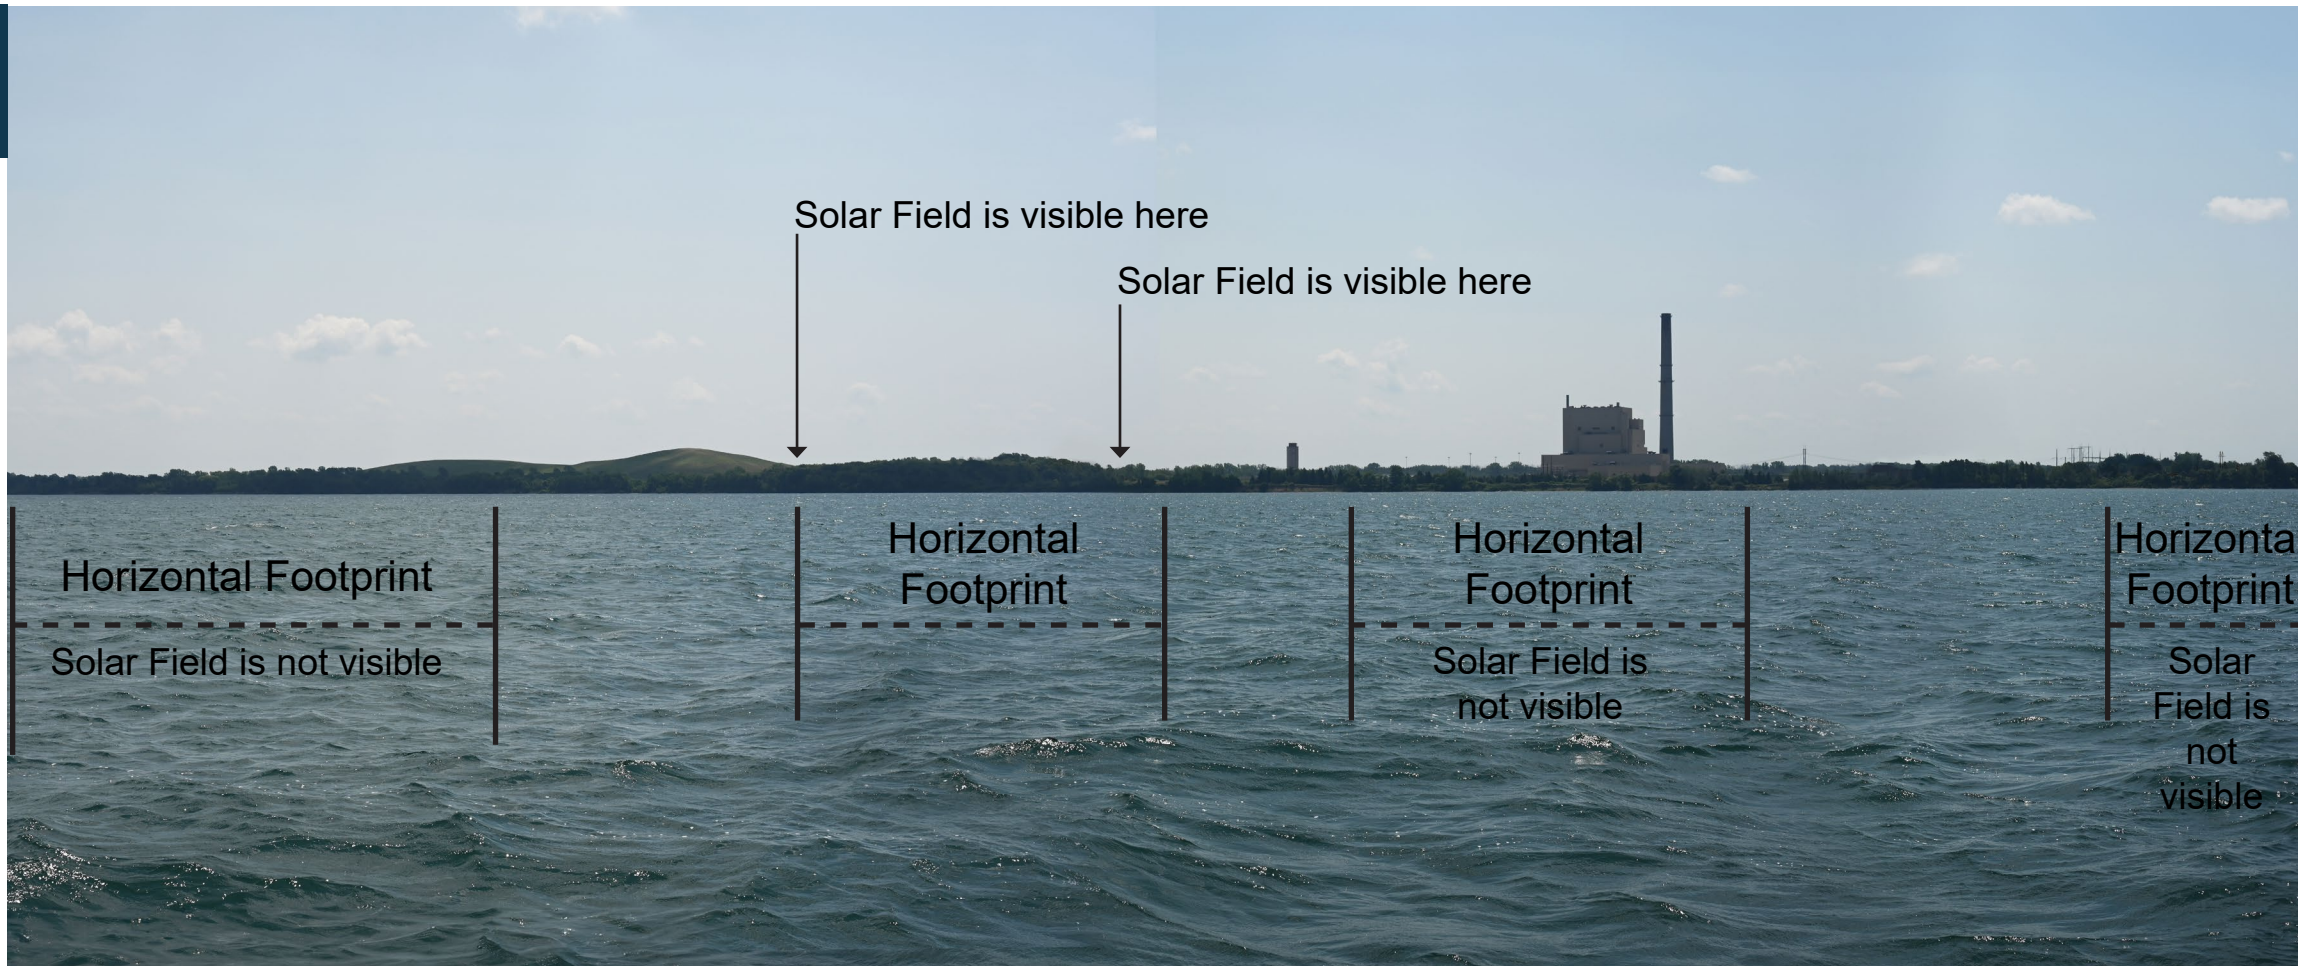

EXISTING CONDITIONS

SOMERSET SOLAR FACILITY

VISUAL SIMULATION

Viewpoint 19

Lake Ontario Viewpoint L

One-mile from the facility

Leaf On

SIMULATED CONDITIONS

VICINITY MAP

Photograph Information

Time of photograph: 10:29 a.m.
Date of photograph: 07/11/2023
Weather condition: Sunny
Viewing direction: South
Latitude: 43.37624503° N
Longitude: -78.61645782° W
Photo Location: The photo was taken from Lake Ontario approximately 1 mile North of the facility.