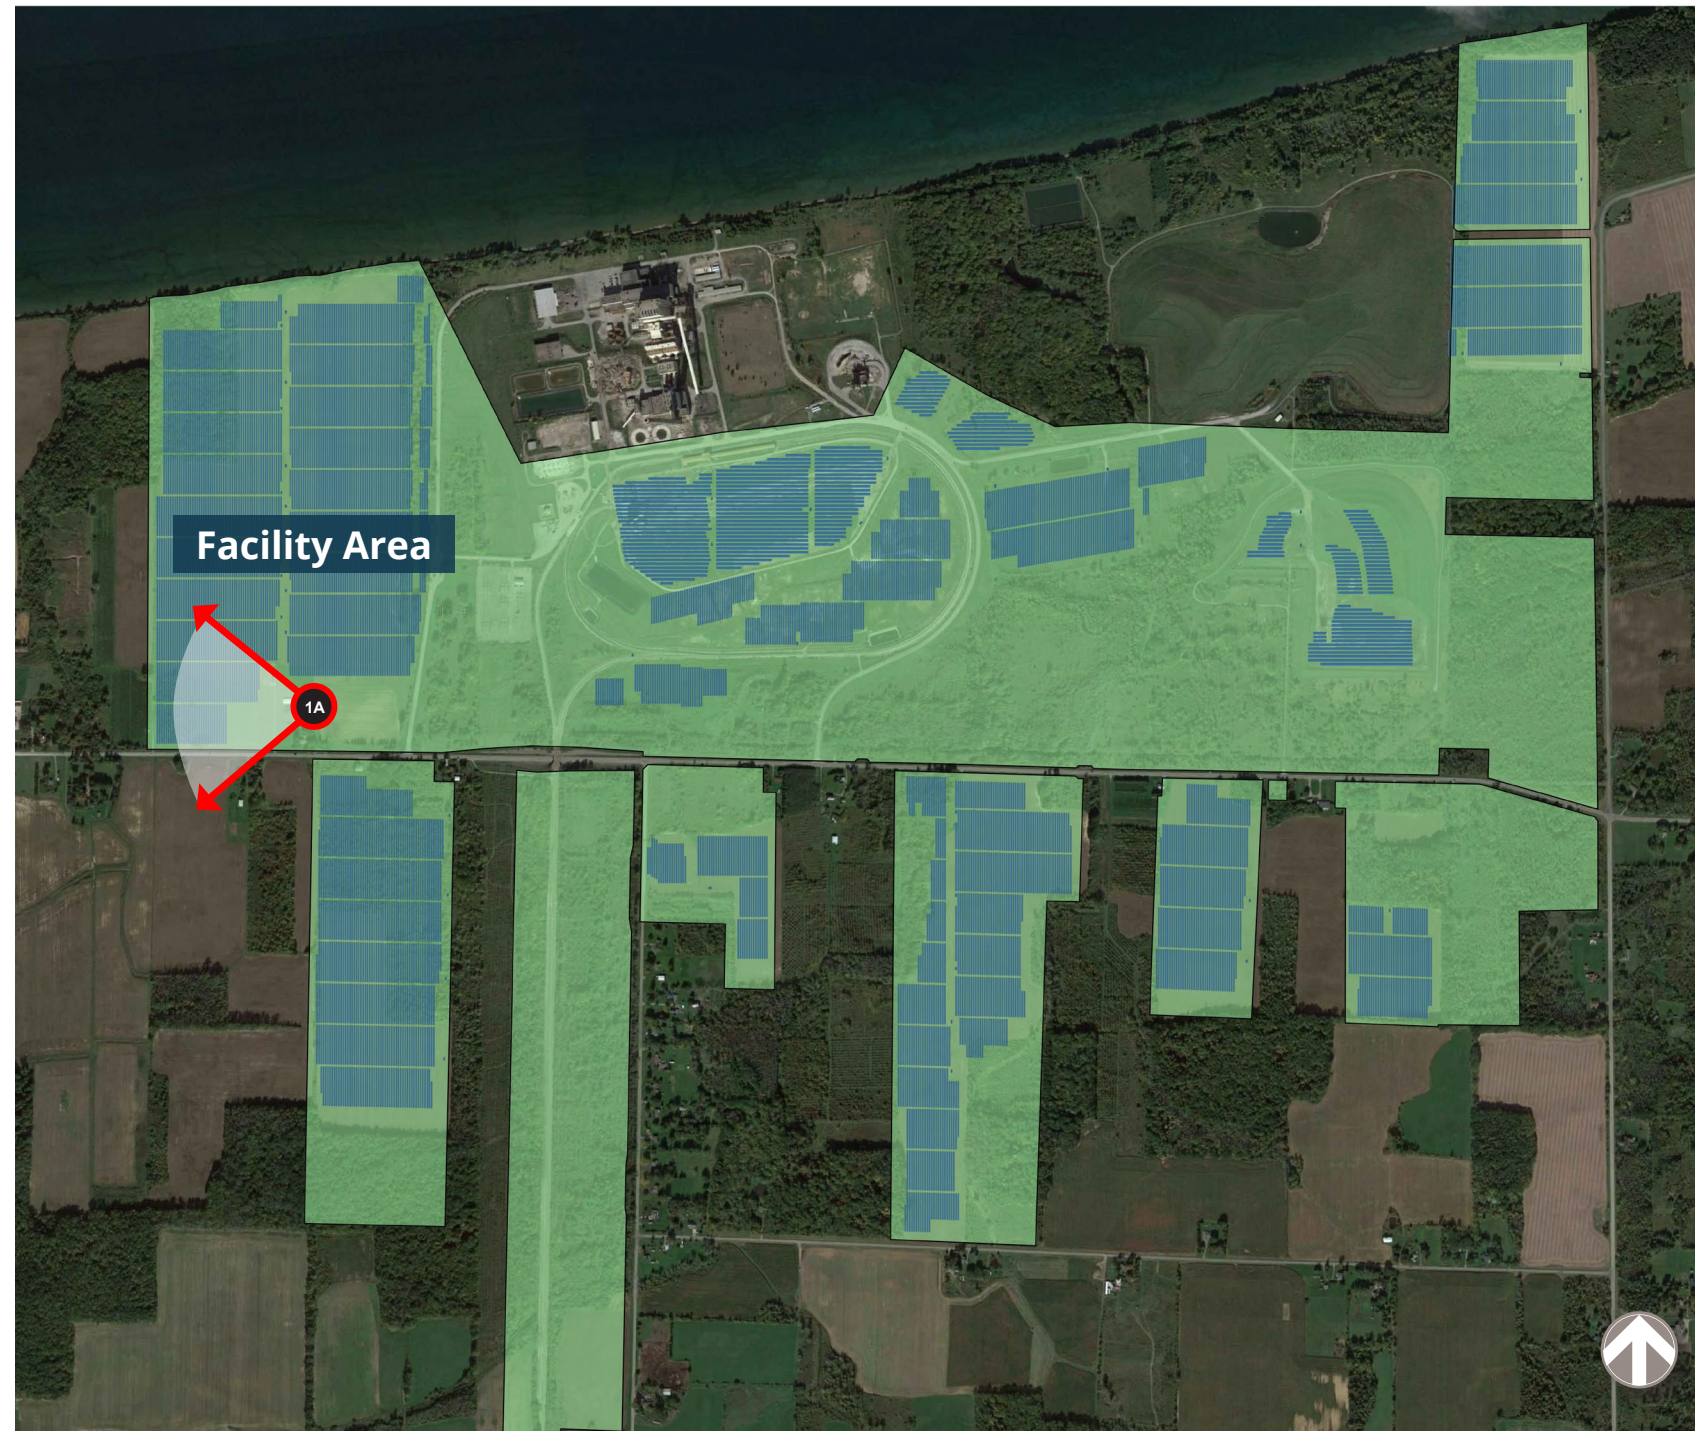

SOMERSET SOLAR FACILITY

VISUAL SIMULATION

AUGUST 2023

VISUAL SIMULATION

VIEWPOINT 1A

BABCOCK HOUSE MUSEUM

SOMERSET
SOLAR
FACILITY

EXISTING CONDITIONS

SIMULATED CONDITIONS

SOMERSET SOLAR FACILITY

VISUAL SIMULATION

Viewpoint 1A

Babcock House Museum

Leaf On

No Proposed Screening

VICINITY MAP

Photograph Information

Time of photograph: 9:39 a.m.
Date of photograph: 06/22/2022
Weather condition: Sunny
Viewing direction: West
View orientation: Level
Latitude: 43.349703°
Longitude: -78.615066°
Elevation: 302 ft.
Photo Location: The photo was taken from Babcock House property looking west toward project area.

With Proposed Screening
Year 0

VICINITY MAP

Photograph Information

Time of photograph: 9:39 a.m.
Date of photograph: 06/22/2022
Weather condition: Sunny
Viewing direction: West
View orientation: Level
Latitude: 43.349703°
Longitude: -78.615066°
Elevation: 302 ft.
Photo Location: The photo was taken from Babcock House property looking west toward project area.