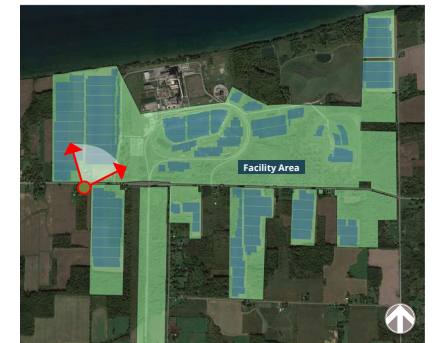

Viewpoint 1B

Babcock House Museum / Lake Road

Leaf On

No Proposed Screening

VICINITY MAP

Photograph Information

Time of photograph: 9:02 a.m.
Date of photograph: 09/16/2022
Weather condition: Sunny
Viewing direction: Northeast
View orientation: Level
Latitude: 43.348945°
Longitude: -78.615007°
Elevation: 302 ft.
Photo Location:
The photo was taken across Lake Road looking toward Babcock House Museum and project area.

EXISTING CONDITIONS

SIMULATED CONDITIONS

WITH
PROPOSED
SCREENING
(YEAR 0)

SOMERSET SOLAR FACILITY

VISUAL SIMULATION

Viewpoint 1B

Babcock House
Museum / Lake
Road

Leaf On

*With Proposed Screening
Year 0*

VICINITY MAP

Photograph Information

Time of photograph: 9:02 a.m.
Date of photograph: 04/29/2022
Weather condition: Sunny
Viewing direction: Northeast
View orientation: Level
Latitude: 43.349136°
Longitude: -78.61498°
Elevation: 302 ft.
Photo Location:
The photo was taken from Lake Road looking toward Babcock House Museum and project area.