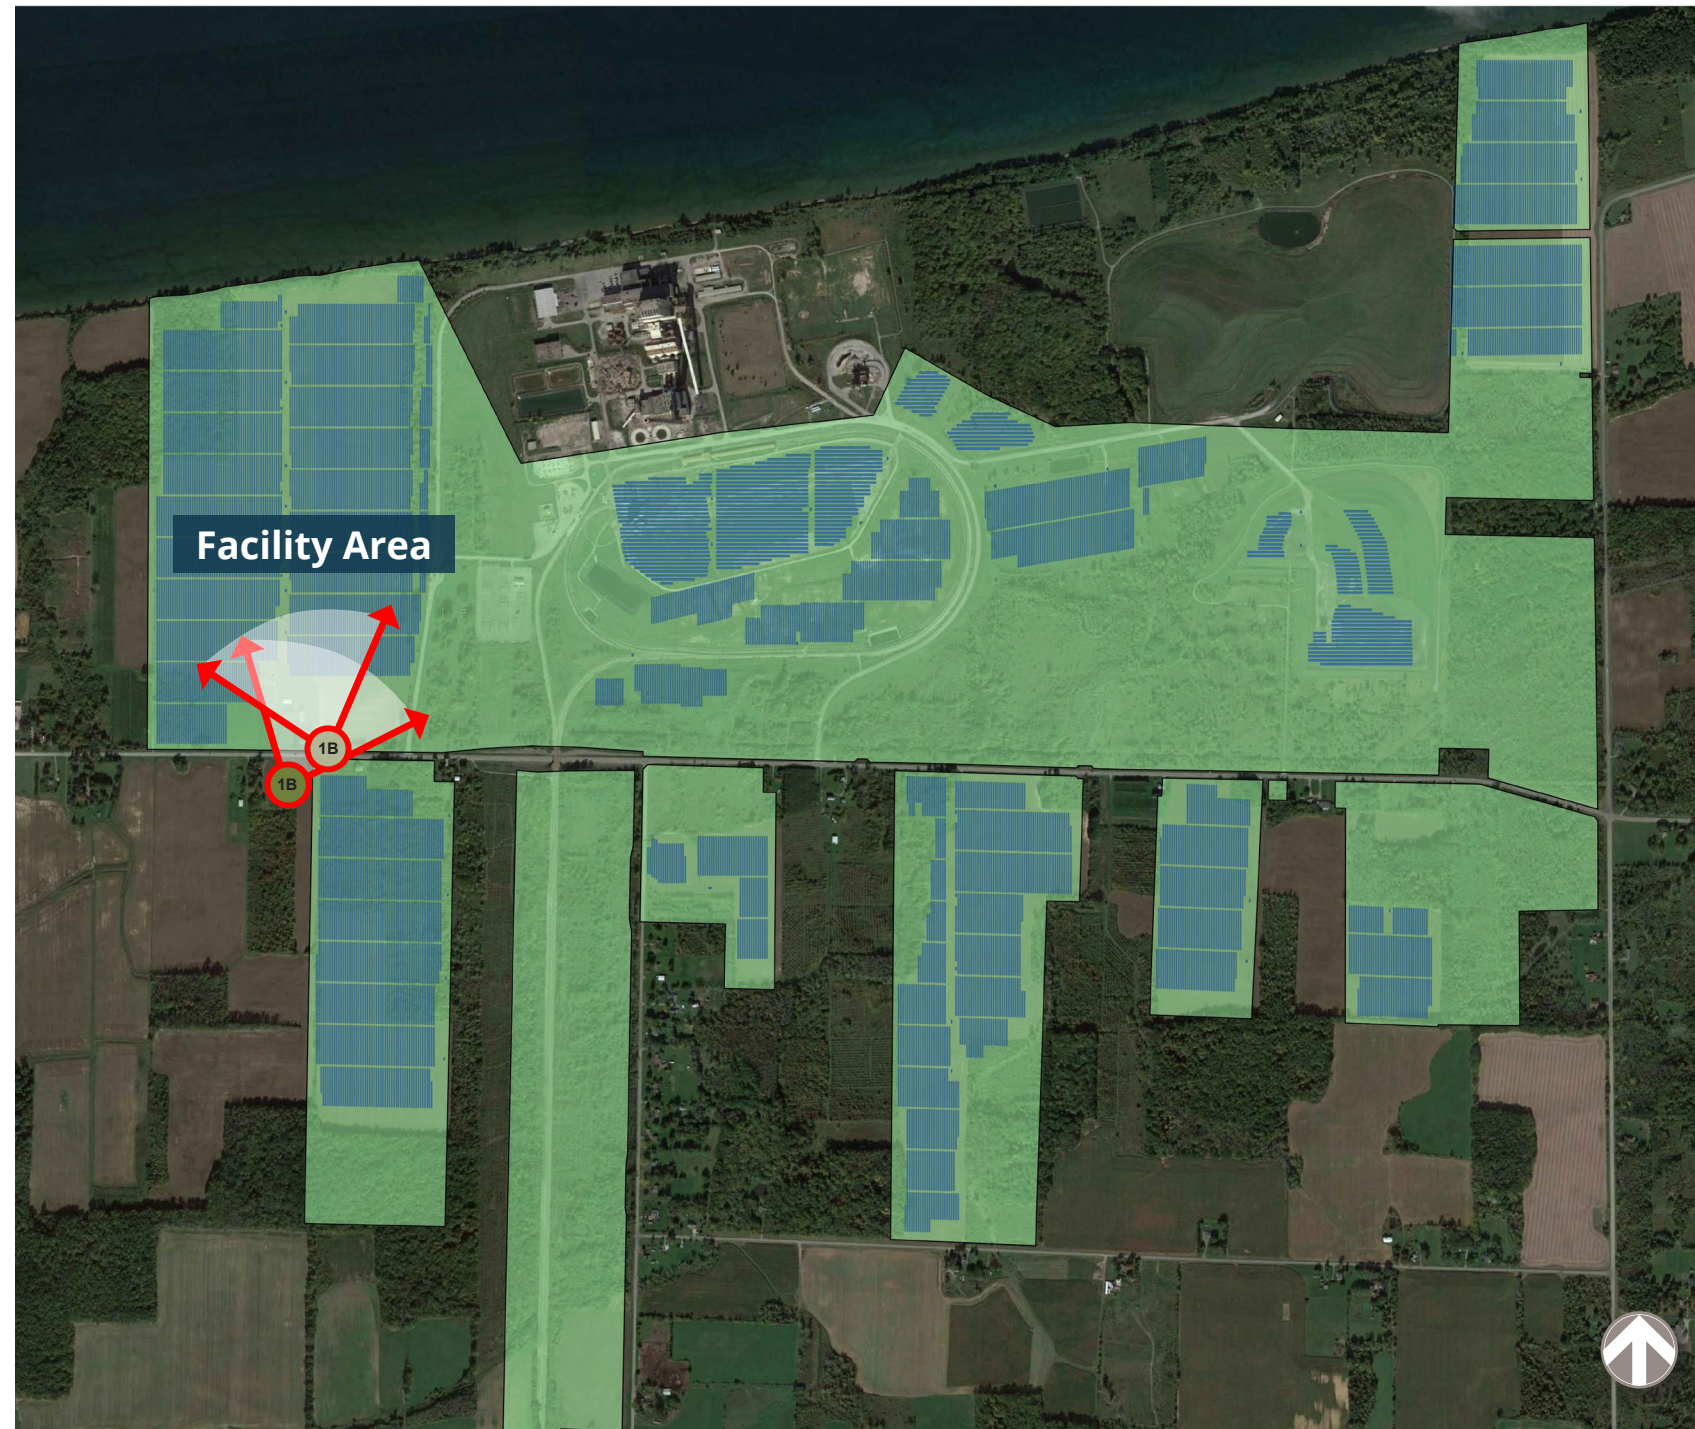

EXISTING CONDITIONS

SIMULATED CONDITIONS

WITH
PROPOSED
SCREENING
(YEAR 5)

SOMERSET SOLAR FACILITY

VISUAL SIMULATION

Viewpoint 1A

Babcock House Museum

Leaf Off

*With Proposed Screening
Year 5*

VICINITY MAP

Photograph Information

Time of photograph: 10:10 a.m.
Date of photograph: 04/29/2022
Weather condition: Sunny
Viewing direction: West
View orientation: Level
Latitude: 43.349703°
Longitude: -78.615066°
Elevation: 302 ft.
Photo Location:
The photo was taken from Babcock House Museum looking west toward project area.

VISUAL SIMULATION

VIEWPOINT 1B

BABCOCK HOUSE MUSEUM / LAKE ROAD

SOMERSET
SOLAR
FACILITY

EXISTING CONDITIONS

SIMULATED CONDITIONS

SOMERSET SOLAR FACILITY

VISUAL SIMULATION

Viewpoint 1B

Babcock House Museum / Lake Road

Leaf On

No Proposed Screening

VICINITY MAP

Photograph Information

Time of photograph: 9:02 a.m.
Date of photograph: 09/16/2022
Weather condition: Sunny
Viewing direction: Northeast
View orientation: Level
Latitude: 43.348945°
Longitude: -78.615007°
Elevation: 302 ft.
Photo Location:
The photo was taken across Lake Road looking toward Babcock House Museum and project area.