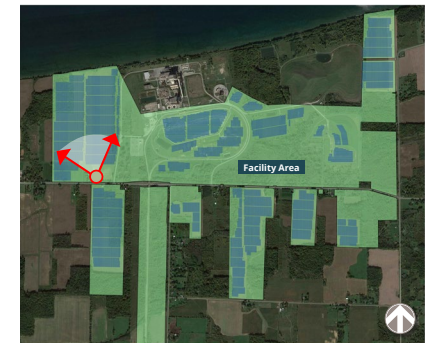

*With Proposed Screening
Year 0*

VICINITY MAP

Photograph Information

Time of photograph: 10:11 a.m.
Date of photograph: 04/29/2022
Weather condition: Sunny
Viewing direction: Northeast
View orientation: Level
Latitude: 43.349136°
Longitude: -78.61498°
Elevation: 302 ft.
Photo Location:
The photo was taken from Lake Road looking toward Babcock House Museum and project area.

EXISTING CONDITIONS

SOMERSET SOLAR FACILITY

VISUAL SIMULATION

Viewpoint 1B

Babcock House Museum / Lake Road

Leaf Off

*With Proposed Screening
Year 5*

VICINITY MAP