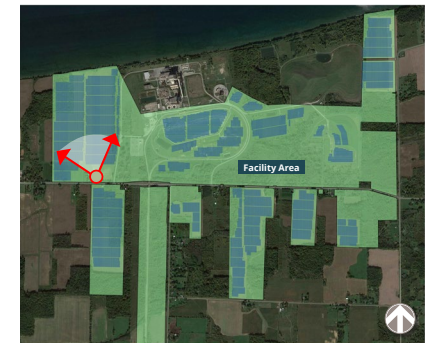

EXISTING CONDITIONS

SIMULATED CONDITIONS

WITH
PROPOSED
SCREENING
(YEAR 0)

SOMERSET SOLAR FACILITY

VISUAL SIMULATION

Viewpoint 1B

Babcock House
Museum / Lake
Road

Leaf Off

*With Proposed Screening
Year 0*

VICINITY MAP

Photograph Information

Time of photograph: 10:11 a.m.
Date of photograph: 04/29/2022
Weather condition: Sunny
Viewing direction: Northeast
View orientation: Level
Latitude: 43.349136°
Longitude: -78.61498°
Elevation: 302 ft.
Photo Location:
The photo was taken from Lake Road looking toward Babcock House Museum and project area.